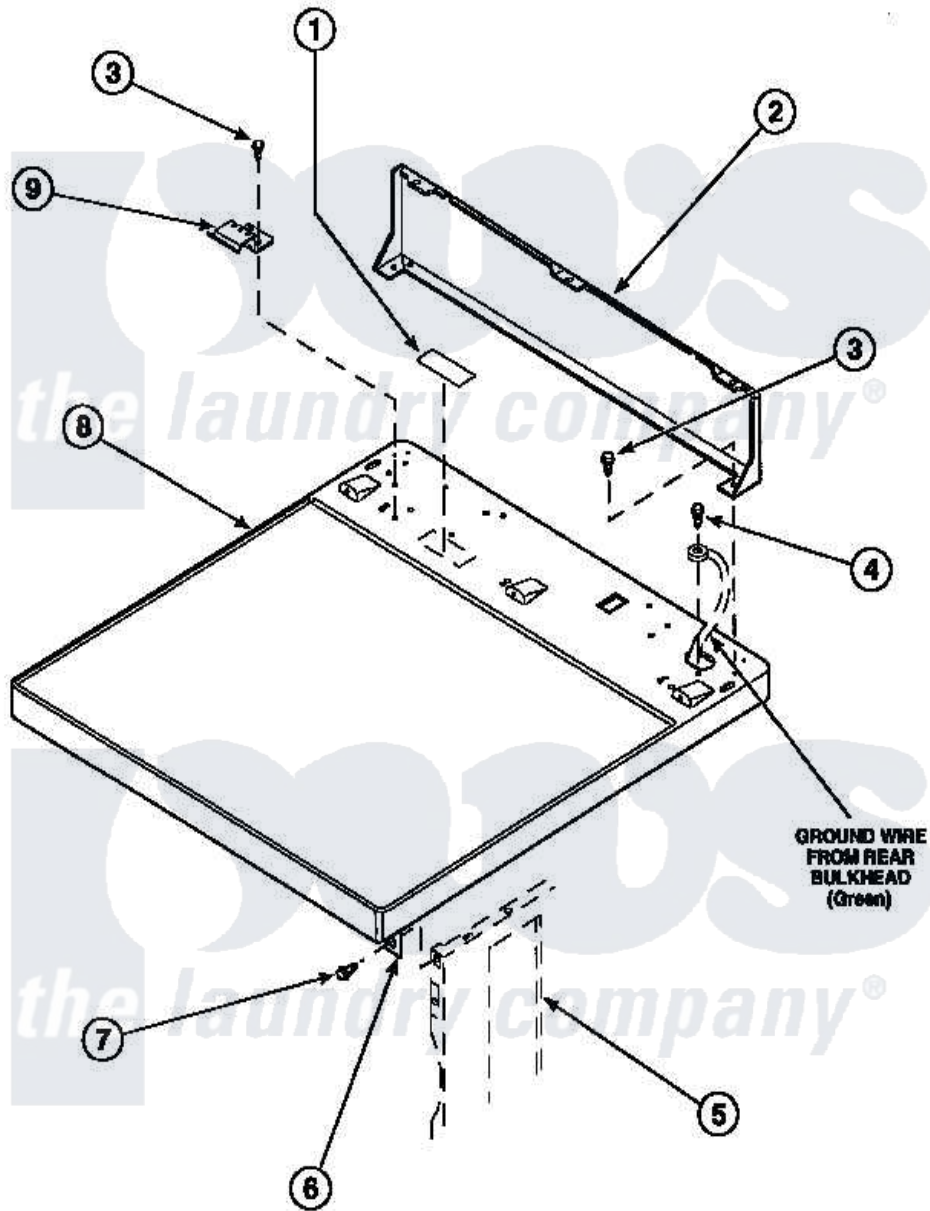

**Amana LE7153WB (BOM: PLE7153WB) 01 - CABINET TOP AND CONTROL HOOD REAR PANEL**

Amana Residential Amana LE7153WB (BOM: PLE7153WB) Dryer Parts Parts Diagram 01 - CABINET TOP AND CONTROL HOOD REAR PANEL  
 Click on the part number to view part

Item	Original Part Number	Replaced By	Status	Part Description
1	24903		Not Available	STICKER,DISCONNECT POW
2	500343		Not Available	PANEL,BACK(HOME HOOD)
3	501086	<a href="#">90767</a>		Screw, 8A X 3/8 HeX Washer Head Tapping
4	<a href="#">20530</a>			Screw, 10-24 x 3/8 Hex
5	500001P		Not Available	(ADD LETTER BEFORE "P" IN PART
6	500084	<a href="#">40130801</a>		Bracket, Top Mount
7	33562	<a href="#">27001200</a>		Screw
8	500085P		Not Available	(ADD LETTER L-L, W-W TO PART N
9	501241	<a href="#">Y503876</a>		Clip, Hold Down