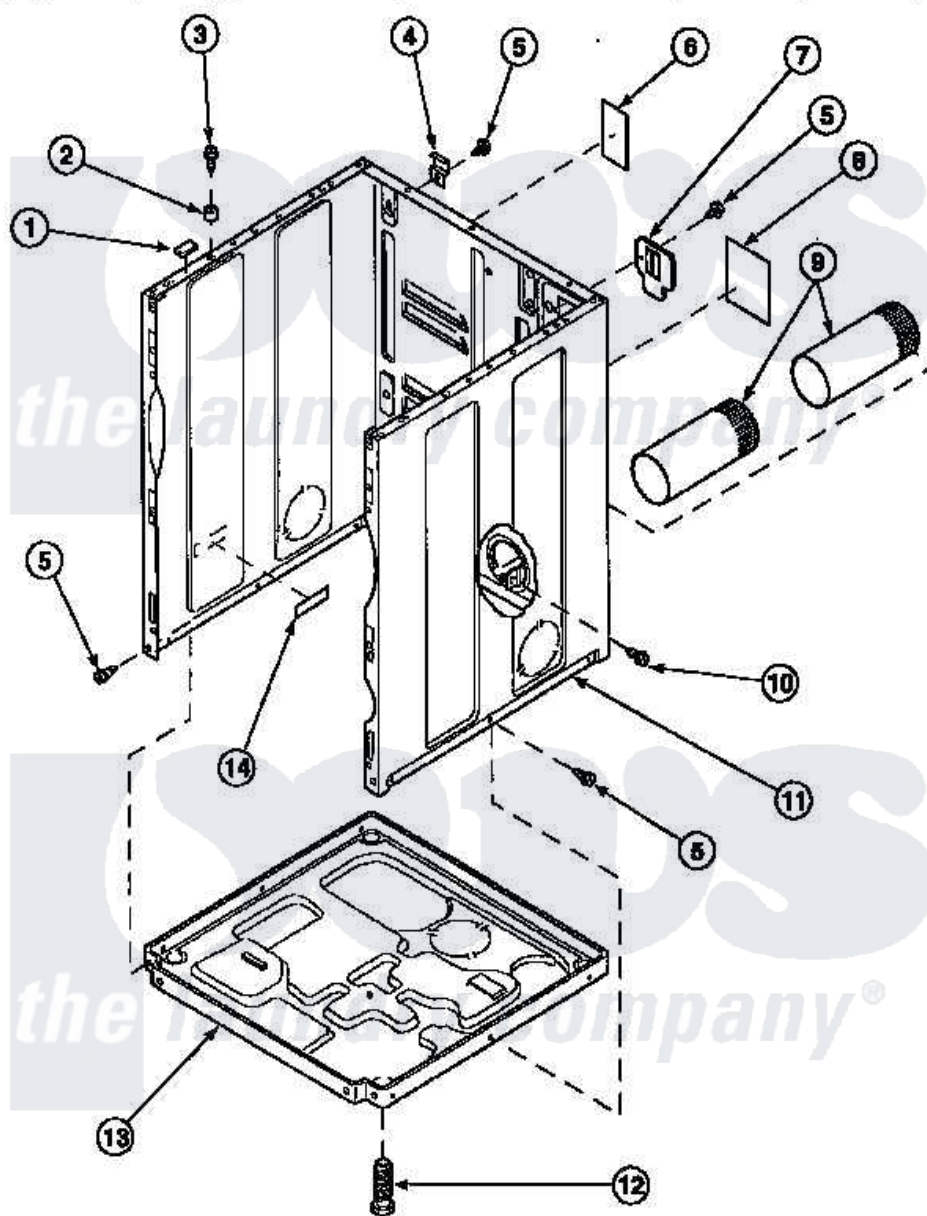

Amana LE7153WB (BOM: PLE7153WB) 02 - CABINET, EXHAUST DUCT AND BASE

Amana Residential Amana LE7153WB (BOM: PLE7153WB) Dryer Parts Parts Diagram 02 - CABINET, EXHAUST DUCT AND BASE

[Click on the part number to view part](#)

Item	Original Part Number	Replaced By	Status	Part Description
1	Y56128			Pad, Bumper
2	56079	505187		Locator, Panel
3	32671	Y014874		Screw, Idler Arm And Sleeve
4	500003			Hinge, Top
5	33562	27001200		Screw
8	501289		Not Available	(ELECTRIC MODELS)
9	500064	505518		Duct, Exhaust
10	501668	503688		Screw, 10B-16 X .34 I
11	500001P		Not Available	(ADD LETTER BEFORE "P" IN PART
12	Y500101			Leg, Leveling
13	500070			Base, Dryer
14	61294		Not Available	(ELECTRIC MODELS)
NI	521P3			Kit, Flex Vent-Display
"	528P3			Directional Exhaust Kit