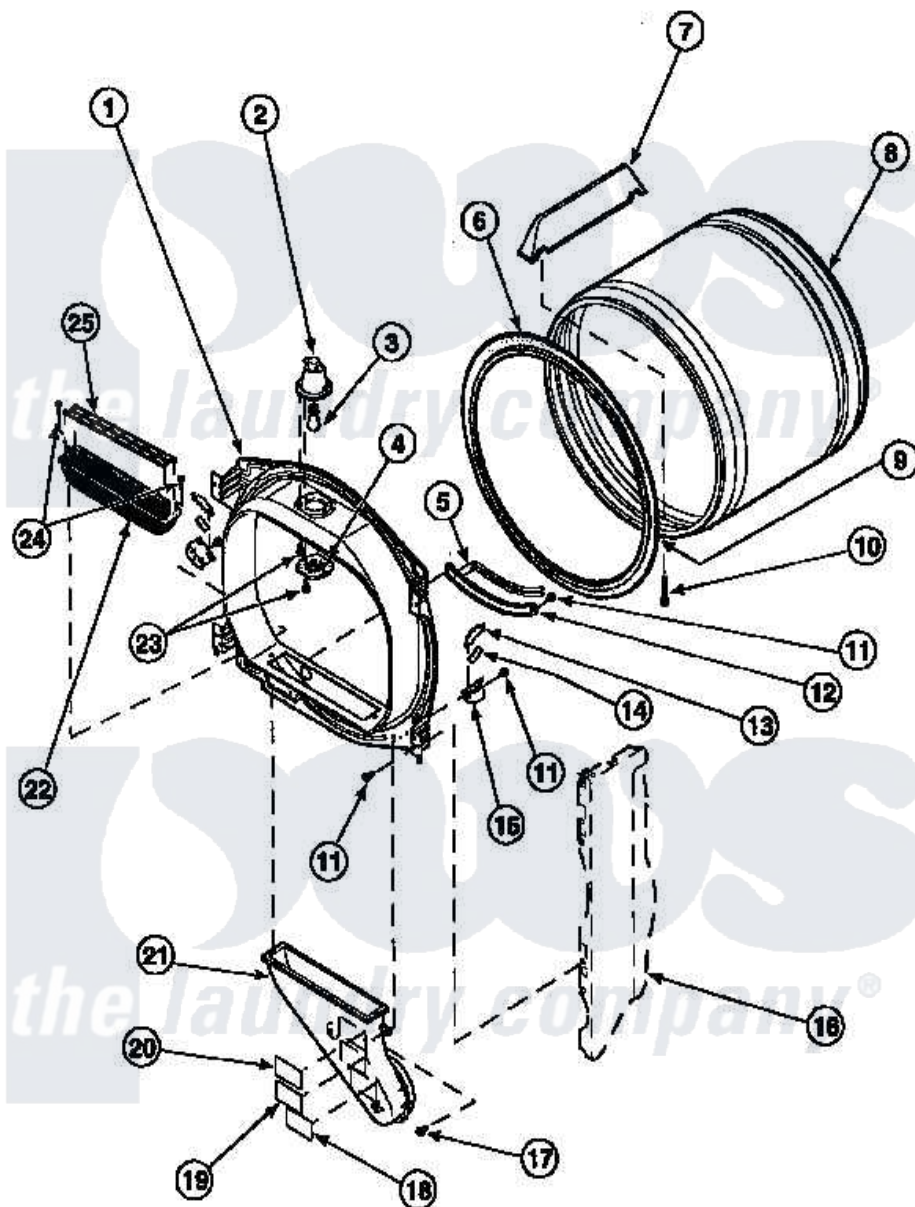

Amana LE7153WB (BOM: PLE7153WB) 03 - FR BLKHD, AIR DUCT, FELT SEAL & CYLINDER

Amana Residential Amana LE7153WB (BOM: PLE7153WB) Dryer Parts Parts Diagram 03 - FR BLKHD, AIR DUCT, FELT SEAL & CYLINDER
 Click on the part number to view part

Item	Original Part Number	Replaced By	Status	Part Description
1	501570WP		Not Available	ASSY BULKHEAD
2	500153		Not Available	CYLINDER LIGHT HOUSING
3	Y60954	67001316		Bulb, Light
4	500094		Not Available	LENS,DRUM LIGHT
6	501801	37001132		Seal, Cylinder
7	500022	510102		Baffle- SH
8	500735P		Not Available	ASSY,CYLINDER-HOME
9	22506P	511637P		Adh Dow 737 Clr 3 Oz Tube
10	Y62588			Screw, 10BT-12 X 1 Tap
11	502120	489069		Xxscrew, 10-12 X 1/2
13	501553	37001298		Glide- Dry
14	500121	510189		Pad Felt
15	501554	12002090		Bracket
16	500001P		Not Available	(ADD LETTER BEFORE "P" IN PART

17	Y31645	27001200	Screw	
18	56259		Not Available	STICKER
19	500049		Not Available	STICKER
21	502231		Not Available	DUCT, HEAT
22	502140P			Filter, Lint Kit
23	500248	M0211530		Screw-SM No.8-18 X 3/8"
24	500226			Screw, 8b-16 x 5/8 Tap
25	502092			Cover, Lint Filter