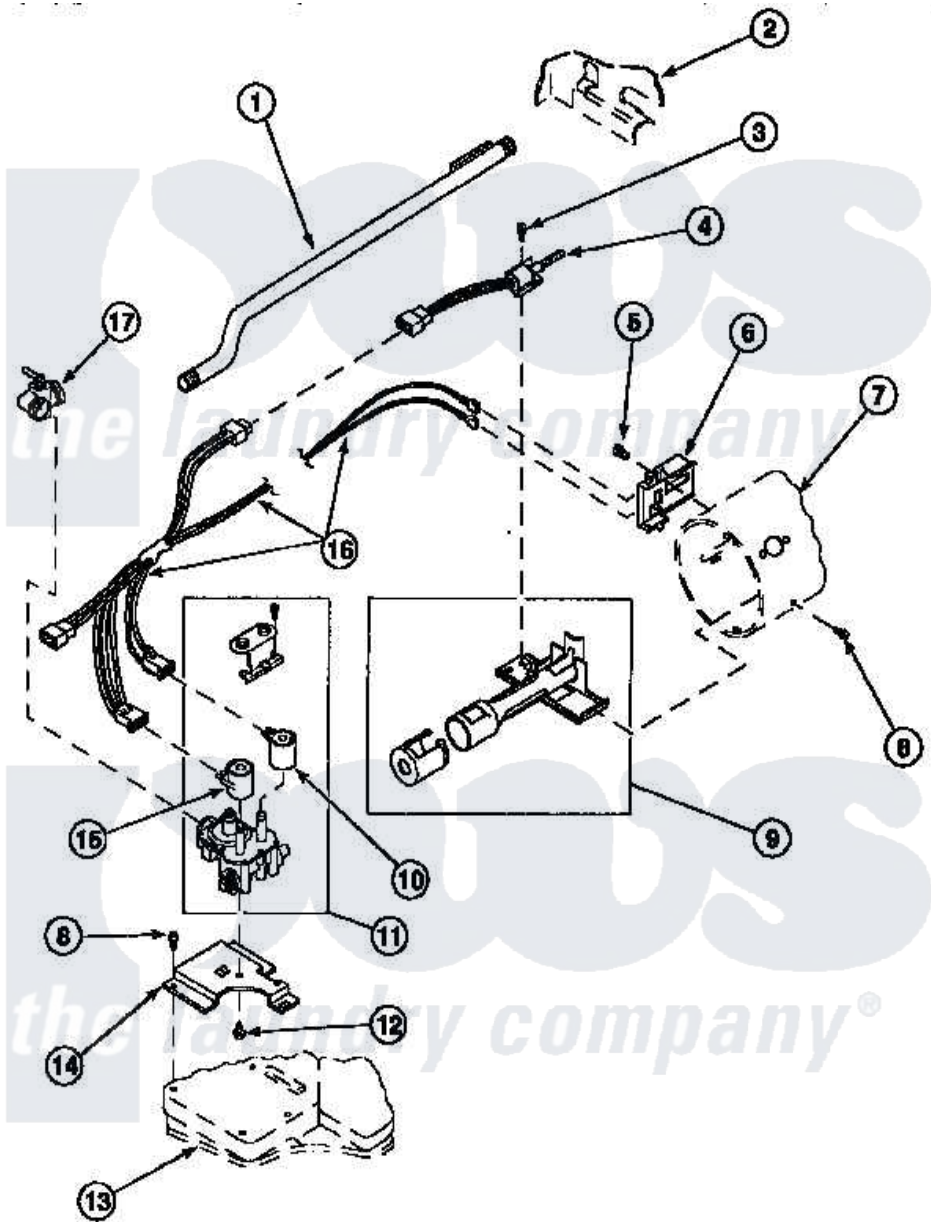

Amana LE7153WB (BOM: PLE7153WB) 04 - GAS VALVE, IGNITER & GAS CONVERSION KITS

Amana Residential Amana LE7153WB (BOM: PLE7153WB) Dryer Parts Parts Diagram 04 - GAS VALVE, IGNITER & GAS CONVERSION KITS
 Click on the part number to view part

Item	Original Part Number	Replaced By	Status	Part Description
2	500001P		Not Available	(ADD LETTER BEFORE "P" IN PART
5	23222	3177991		Screw
8	501668	503688		Screw, 10B-16 X .34 I
13	500070			Base, Dryer
NI	501397			Assembly, Wiring Harness