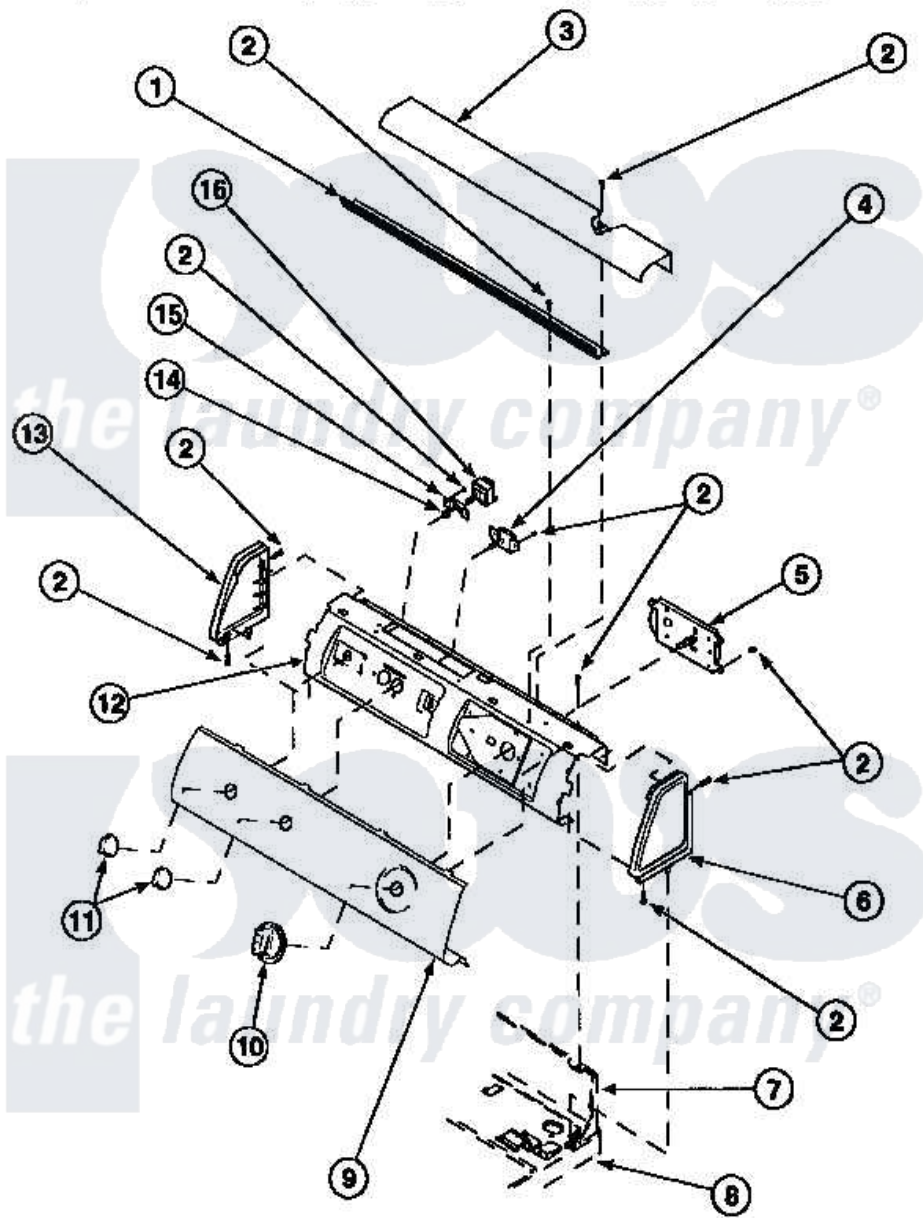

Amana LE7153WB (BOM: PLE7153WB) 05 - GRAPHIC PANEL, CONTROL HOOD AND CONTROLS

Amana Residential Amana LE7153WB (BOM: PLE7153WB) Dryer Parts Parts Diagram 05 - GRAPHIC PANEL, CONTROL HOOD AND CONTROLS
 Click on the part number to view part

Item	Original Part Number	Replaced By	Status	Part Description
1	500305		Not Available	DIFFUSER W/OUT HOLE
2	501086	90767		Screw, 8A X 3/8 HeX Washer Head Tapping
3	500302		Not Available	COVER, TOP
4	500823			Signal, Rotary
5	502967	502967P		Timer 5 Cycle Package
6	34815		Not Available	PANEL, END R.H. (BLK)
7	500343		Not Available	PANEL, BACK(HOME HOOD)
8	500085P		Not Available	(ADD LETTER L-L, W-W TO PART N
9	502630		Not Available	GRAPHIC PANEL
"	502206		Not Available	GRAPHIC PANEL
10	500311	502220W		Knob, Timer
11	34847			Assembly, Knob-Rotary
12	500300		Not Available	BRACKET, CONTROL SUPPORT-MECH