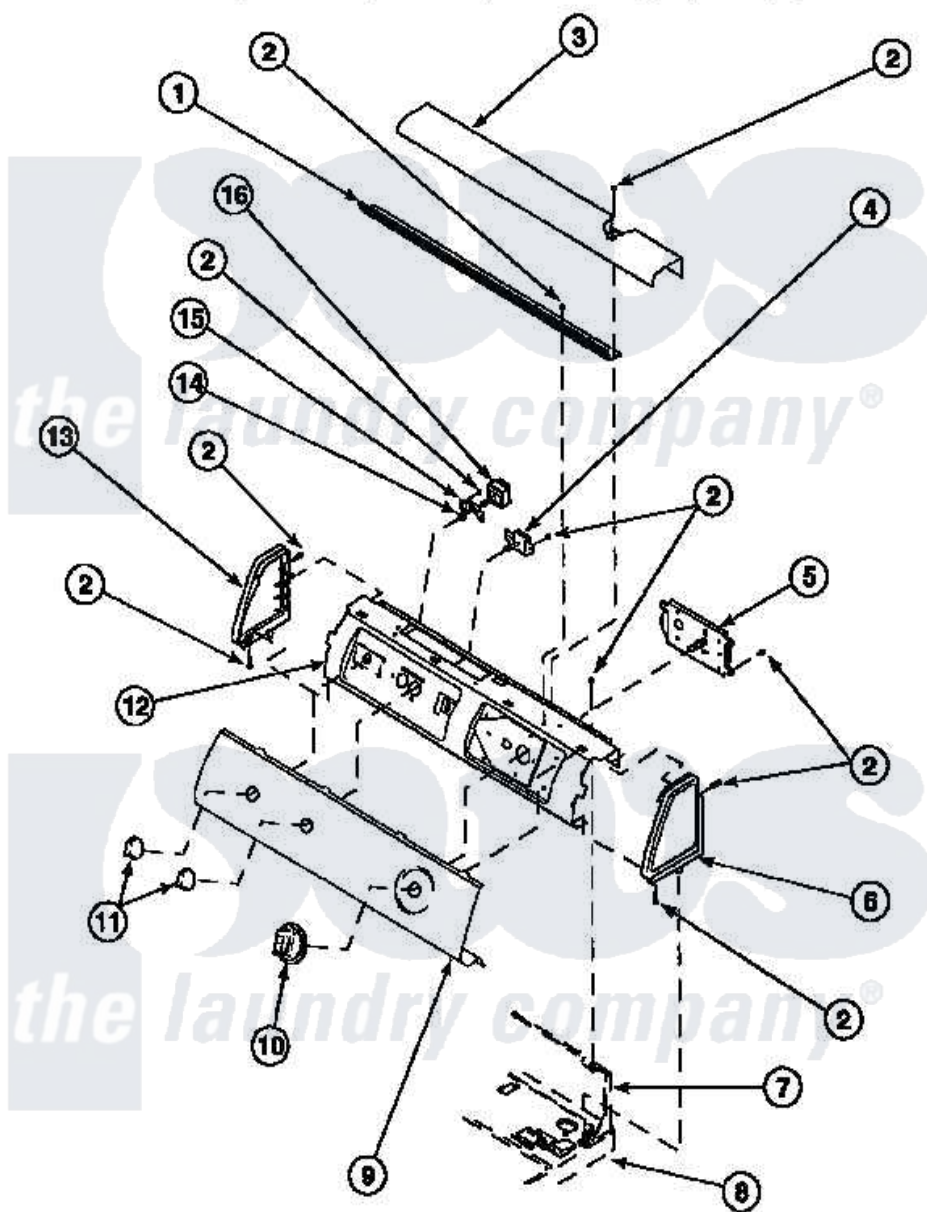

Amana LE7153WB (BOM: PLE7153WB) 06 - GRAPHIC PANEL, CONTROL HOOD AND CONTROLS

Amana Residential Amana LE7153WB (BOM: PLE7153WB) Dryer Parts Parts Diagram 06 - GRAPHIC PANEL, CONTROL HOOD AND CONTROLS
 Click on the part number to view part

Item	Original Part Number	Replaced By	Status	Part Description
1	500305		Not Available	DIFFUSER W/OUT HOLE
2	501086	90767		Screw, 8A X 3/8 HeX Washer Head Tapping
3	500302		Not Available	COVER, TOP
4	500823			Signal, Rotary
5	502967	502967P		Timer 5 Cycle Package
"	501881		Not Available	TIMER
6	34815		Not Available	PANEL, END R.H. (BLK)
7	500343		Not Available	PANEL, BACK(HOME HOOD)
8	500085P		Not Available	(ADD LETTER L-L, W-W TO PART N
10	500311	502220W		Knob, Timer
11	34847			Assembly, Knob-Rotary
12	500300		Not Available	BRACKET, CONTROL SUPPORT-MECH
13	34816			Panel, End