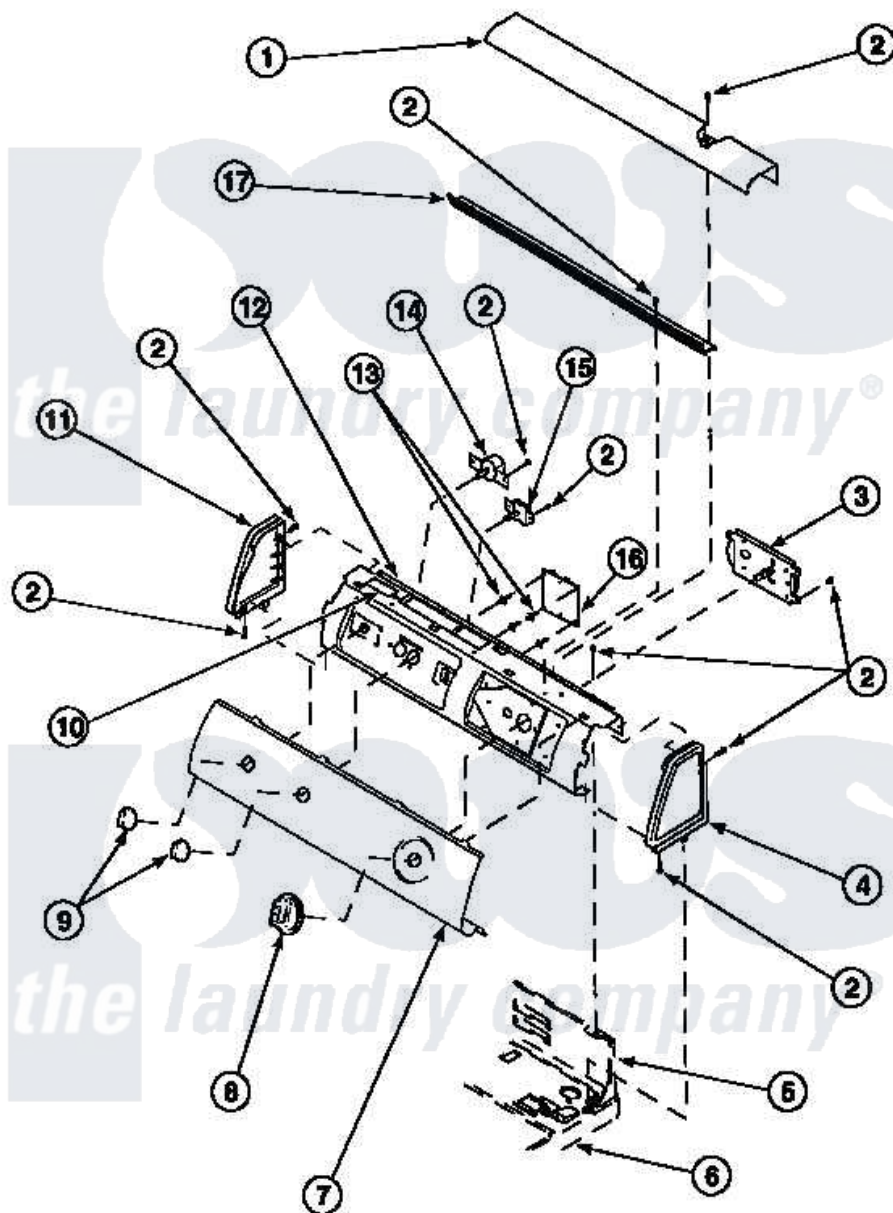

# Amana LE7153WB (BOM: PLE7153WB) 07 - GRAPHIC PANEL, CONTROL HOOD AND CONTROLS

Amana Residential Amana LE7153WB (BOM: PLE7153WB) Dryer Parts Parts Diagram 07 - GRAPHIC PANEL, CONTROL HOOD AND CONTROLS  
 Click on the part number to view part

Item	Original Part Number	Replaced By	Status	Part Description
1	500302		Not Available	COVER, TOP
2	501086	<a href="#">90767</a>		Screw, 8A X 3/8 HeX Washer Head Tapping
3	502967	<a href="#">502967P</a>		Timer 5 Cycle Package
"	501881		Not Available	TIMER
4	34815		Not Available	PANEL, END R.H. (BLK)
5	500343		Not Available	PANEL, BACK(HOME HOOD)
6	500085P		Not Available	(ADD LETTER L-L, W-W TO PART N
7	502383		Not Available	PANEL, GRAPHICS
8	500311	<a href="#">502220W</a>		Knob, Timer
9	<a href="#">34847</a>			Assembly, Knob-Rotary
10	24903		Not Available	STICKER, DISCONNECT POW
11	<a href="#">34816</a>			Panel, End
12	500300		Not Available	BRACKET, CONTROL

12	500300	Not Available	SUPPORT-MECH
14	<a href="#">62173</a>		Switch, Temperature Select
15	<a href="#">500823</a>		Signal, Rotary
17	500305	Not Available	DIFFUSER W/OUT HOLE