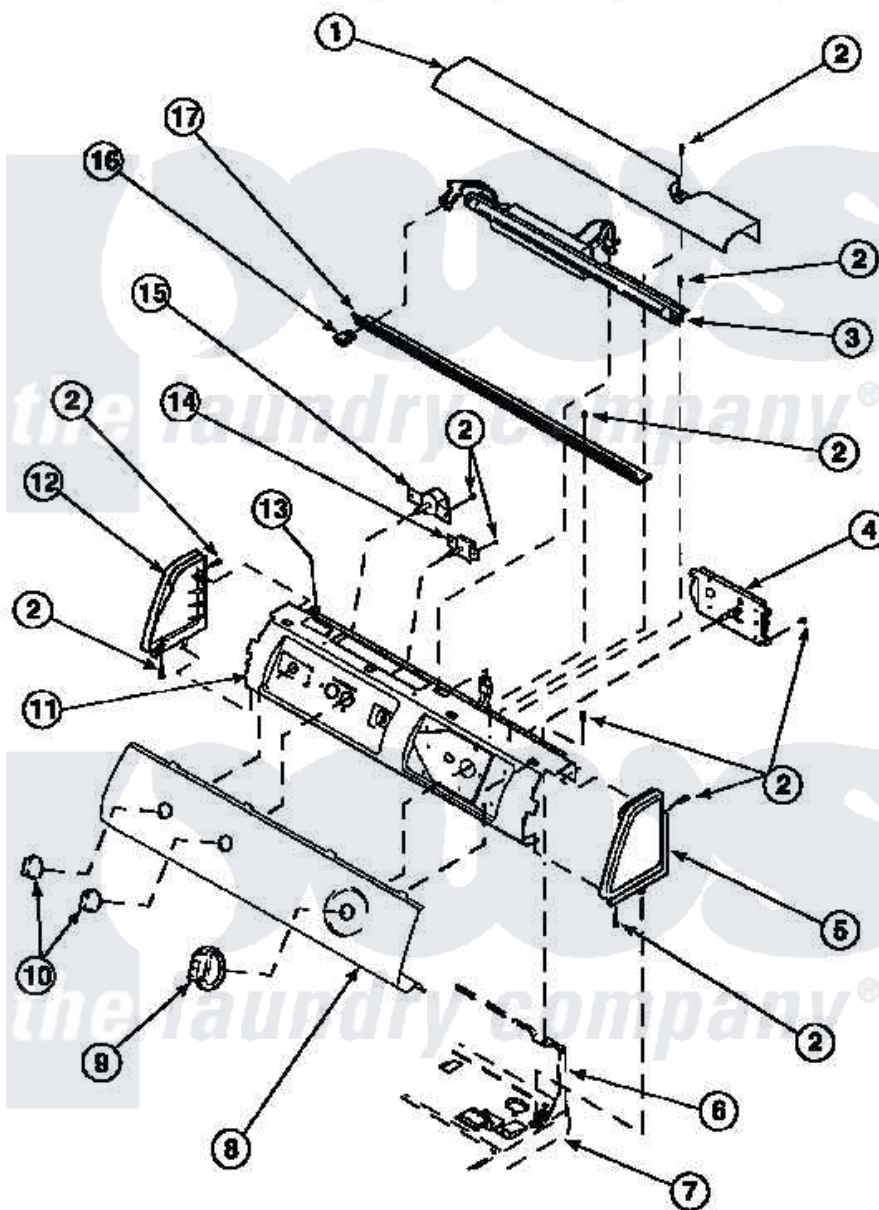

Amana LE7153WB (BOM: PLE7153WB) 08 - GRAPHIC PANEL, CONTROL HOOD AND CONTROLS

Amana [Residential Amana LE7153WB \(BOM: PLE7153WB\) Dryer Parts](#) Parts Diagram 08 - GRAPHIC PANEL, CONTROL HOOD AND CONTROLS
 Click on the part number to view part

Item	Original Part Number	Replaced By	Status	Part Description
2	501086	90767		Screw, 8A X 3/8 HeX Washer Head Tapping
4	502967	502967P		Timer 5 Cycle Package
6	500343		Not Available	PANEL, BACK(HOME HOOD)
7	500085P		Not Available	(ADD LETTER L-L, W-W TO PART N
11	500300		Not Available	BRACKET, CONTROL SUPPORT-MECH
13	24903		Not Available	STICKER, DISCONNECT POW
14	500823			Signal, Rotary
15	62173			Switch, Temperature Select