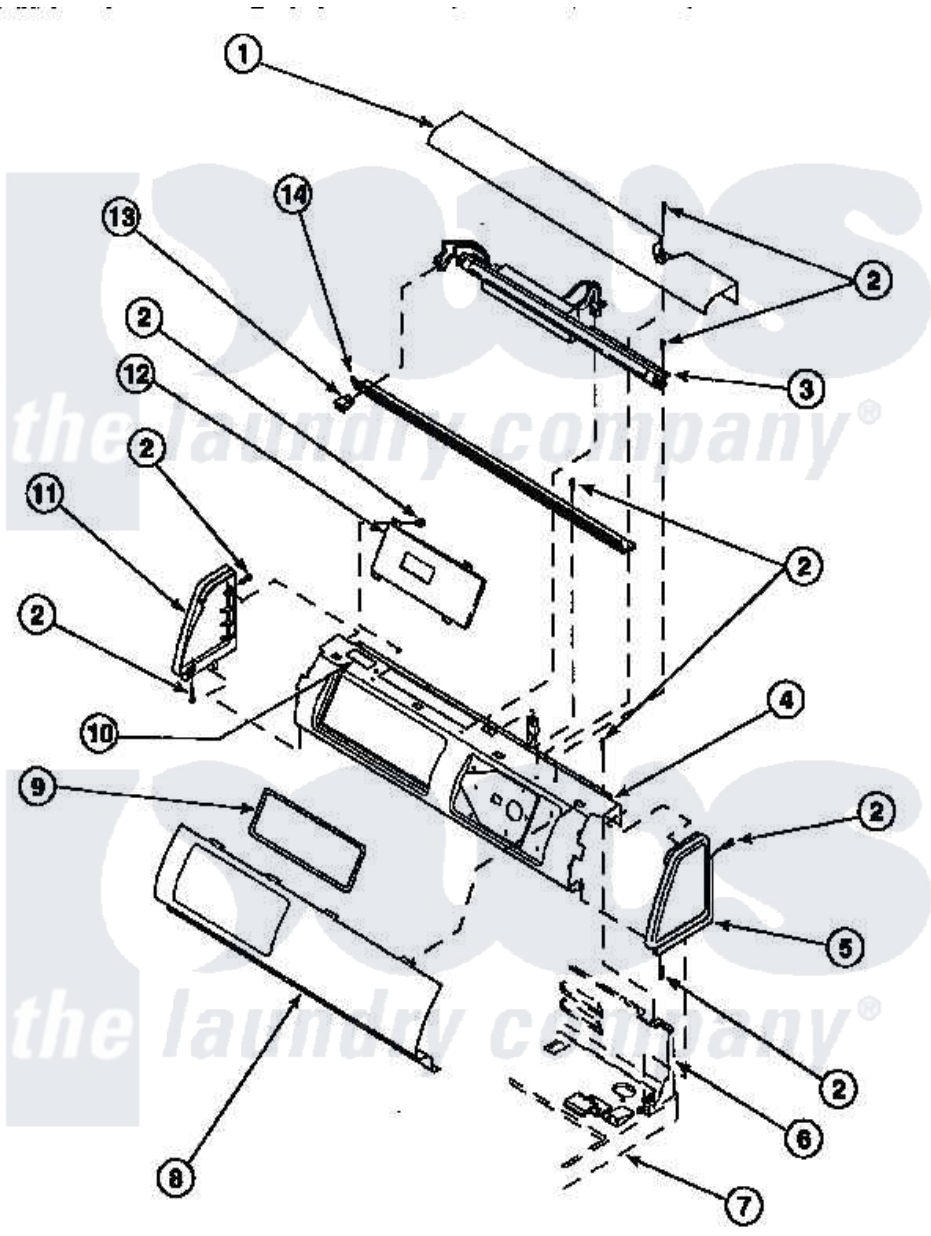

Amana LE7153WB (BOM: PLE7153WB) 09 - GRAPHIC PANEL, CONTROL HOOD AND CONTROLS

Amana [Residential Amana LE7153WB \(BOM: PLE7153WB\) Dryer Parts](#) Parts Diagram 09 - GRAPHIC PANEL, CONTROL HOOD AND CONTROLS
 Click on the part number to view part

Item	Original Part Number	Replaced By	Status	Part Description
2	501086	90767		Screw, 8A X 3/8 HeX Washer Head Tapping
6	500343		Not Available	PANEL,BACK(HOME HOOD)
7	500085P		Not Available	(ADD LETTER L-L, W-W TO PART N
10	24903		Not Available	STICKER,DISCONNECT POW