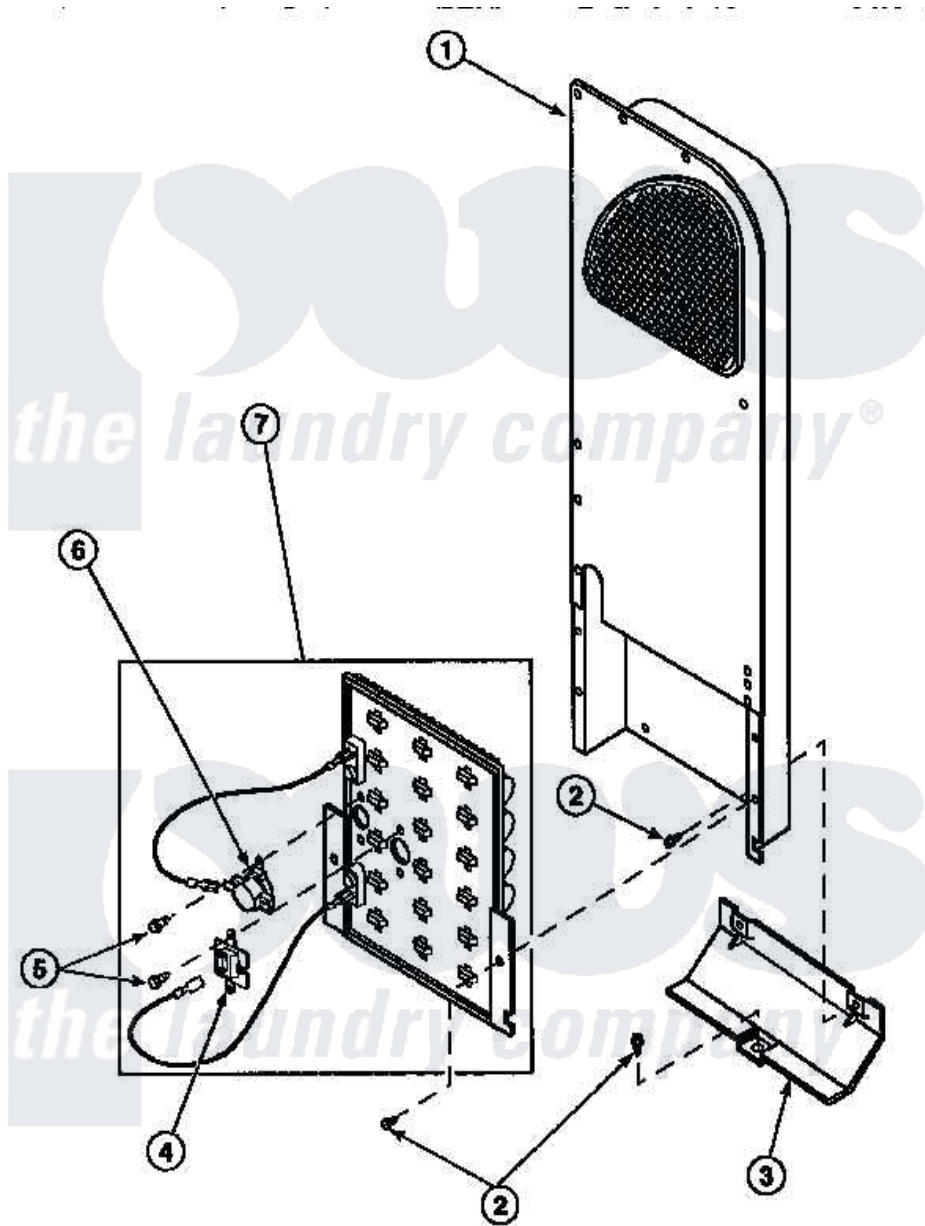

**Amana LE7153WB (BOM: PLE7153WB) 10 - HEATER BOX ASSY  
ORIGINALLY ON ELEC DRYER**

Amana [Residential Amana LE7153WB \(BOM: PLE7153WB\) Dryer Parts](#) Parts Diagram 10 - HEATER BOX  
ASSY ORIGINALLY ON ELEC DRYER  
[Click on the part number to view part](#)

Item	Original Part Number	Replaced By	Status	Part Description
1	500179P	<a href="#">503605</a>		Assembly, Heater Duct
2	501668	<a href="#">503688</a>		Screw, 10B-16 X .34 I
3	60952		Not Available	SHIELD,HEAT DUCT
4	62600	<a href="#">40113801</a>		Fuse, Thermal
5	23222	<a href="#">3177991</a>		Screw
6	Y62641	<a href="#">W10116735</a>		Thermistor-Fix
7	<a href="#">61928</a>			Heater Assembly 208V
"	<a href="#">61927</a>			Heater Assembly