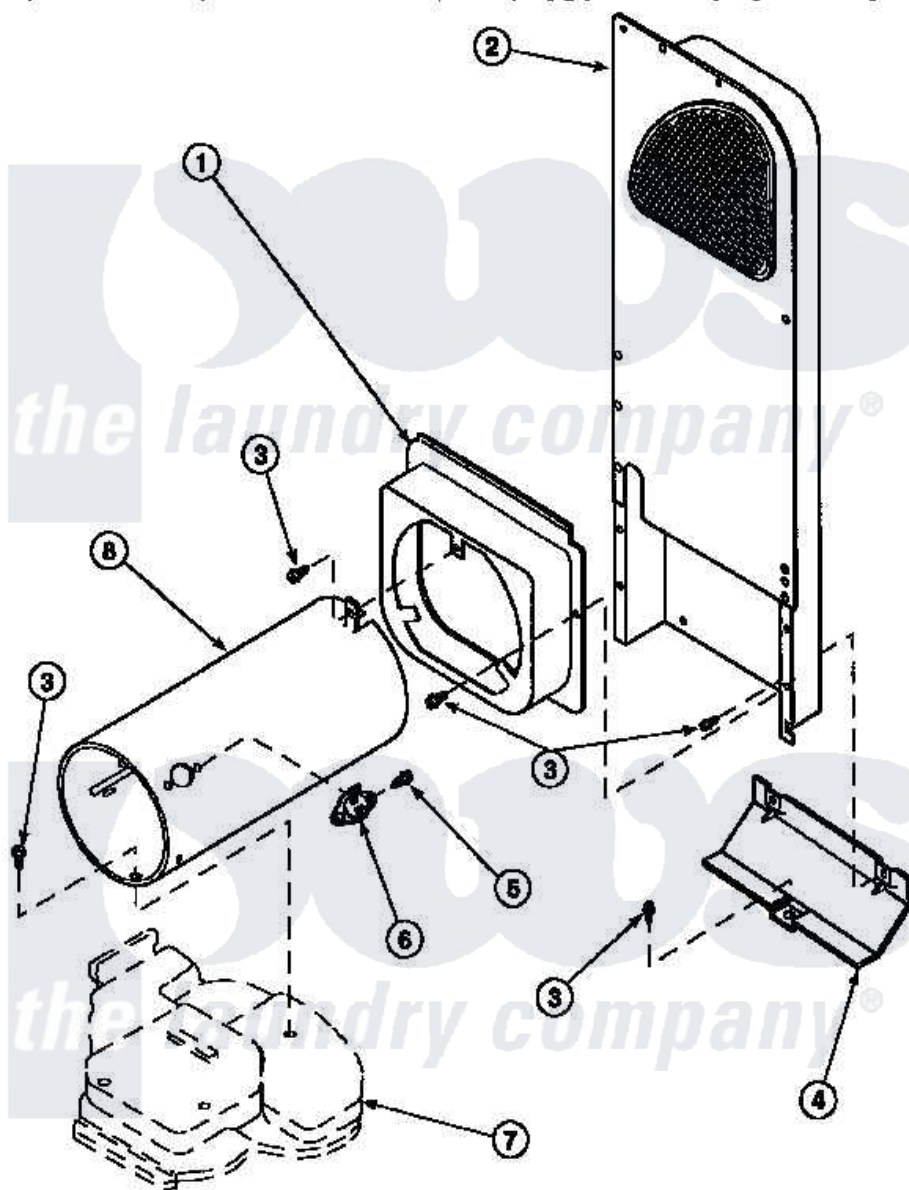

**Amana LE7153WB (BOM: PLE7153WB) 11 - HEATER BOX ASSY  
ORIGINALLY ON GAS DRYER**

Amana [Residential Amana LE7153WB \(BOM: PLE7153WB\) Dryer Parts](#) Parts Diagram 11 - HEATER BOX  
ASSY ORIGINALLY ON GAS DRYER  
[Click on the part number to view part](#)

Item	Original Part Number	Replaced By	Status	Part Description
2	500179P	<a href="#">503605</a>		Assembly, Heater Duct
3	501668	<a href="#">503688</a>		Screw, 10B-16 X .34 I
4	60952		Not Available	SHIELD,HEAT DUCT
7	<a href="#">500070</a>			Base, Dryer