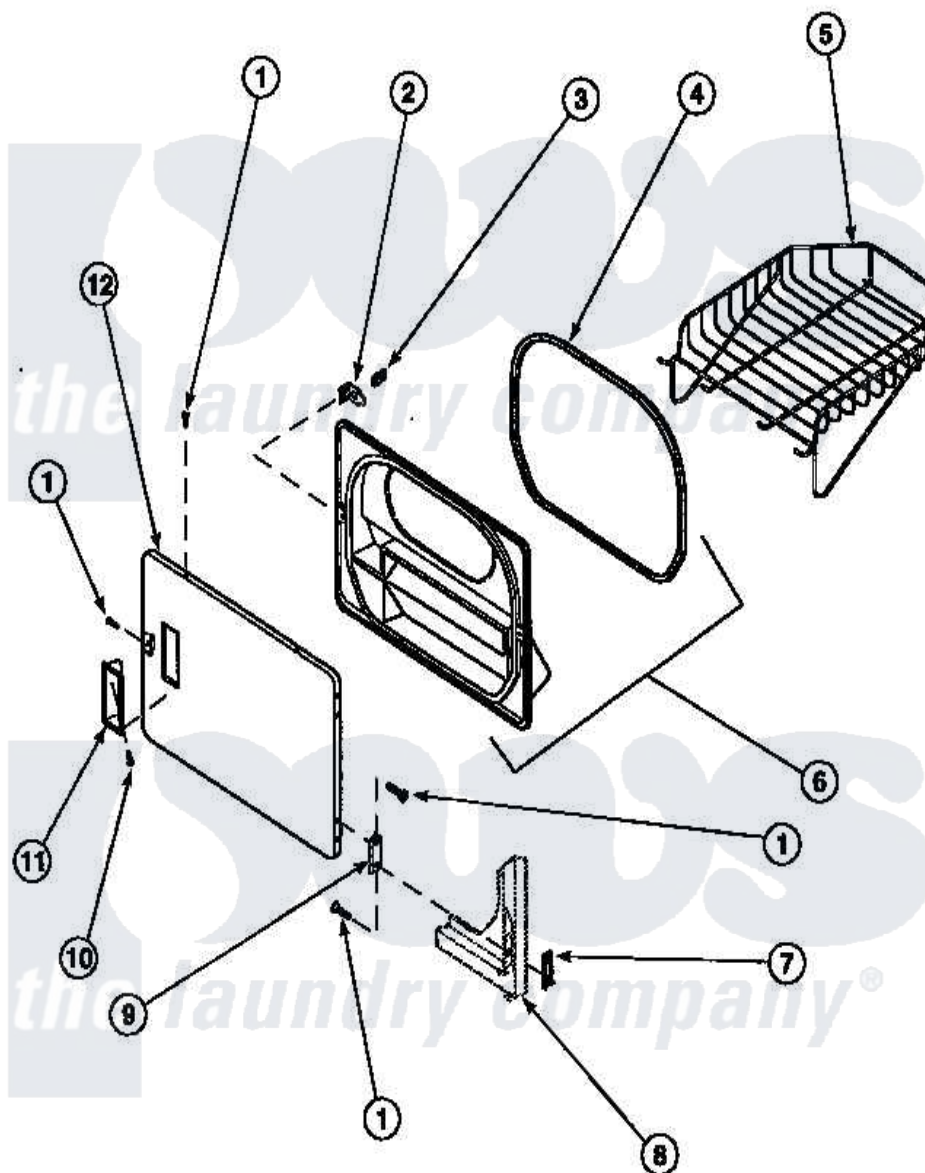

# Amana LE7153WB (BOM: PLE7153WB) 13 - LOADING DOOR WITH DRYING RACK

Amana Residential Amana LE7153WB (BOM: PLE7153WB) Dryer Parts Parts Diagram 13 - LOADING DOOR WITH DRYING RACK

Click on the part number to view part

Item	Original Part Number	Replaced By	Status	Part Description
1	<a href="#">500226</a>			Screw, 8b-16 x 5/8 Tap
2	500223	<a href="#">40116201</a>		Bracket, Door Strike
3	500039	<a href="#">510181</a>		Strike Doormetal
4	500200		Not Available	SEAL,DOOR
5	501295P		Not Available	RACK, DRYING
6	500199		Not Available	ASSY,LINER & SEAL
7	<a href="#">500236</a>			Clip, Door Hinge Mount
9	500041	<a href="#">Y503676</a>		Hinge, Door And Top
10	500297	<a href="#">8281236</a>		Screw
11	500042		Not Available	DOOR PULL