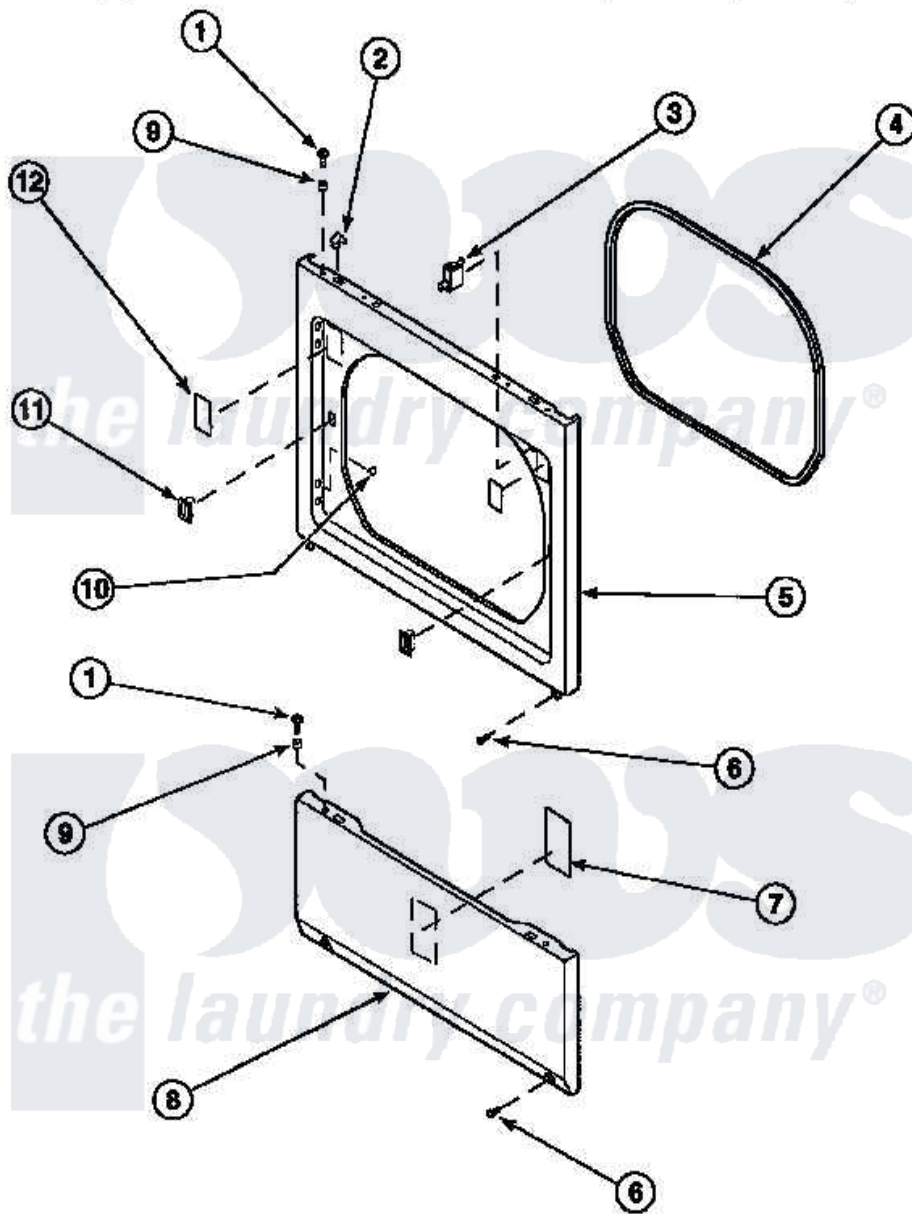

**Amana LE7153WB (BOM: PLE7153WB) 14 - LOWER ACCESS PANEL, FRONT PANEL AND SEAL**

Amana Residential Amana LE7153WB (BOM: PLE7153WB) Dryer Parts Parts Diagram 14 - LOWER ACCESS PANEL, FRONT PANEL AND SEAL  
 Click on the part number to view part

Item	Original Part Number	Replaced By	Status	Part Description
1	32671	<a href="#">Y014874</a>		Screw, Idler Arm And Sleeve
2	56080	<a href="#">22001650</a>		Fastener, Spring
3	Y62872	<a href="#">W10169313</a>		Switch-Dor
4	<a href="#">500034</a>			Seal, Front Panel
6	33562	<a href="#">27001200</a>		Screw
9	56079	<a href="#">505187</a>		Locator, Panel
10	500227	<a href="#">505295</a>		Screw, No.8ab-16 x 3/4 PH
11	54660	<a href="#">LA-1003</a>		Door Catch Kit
12	500281		Not Available	STICKER