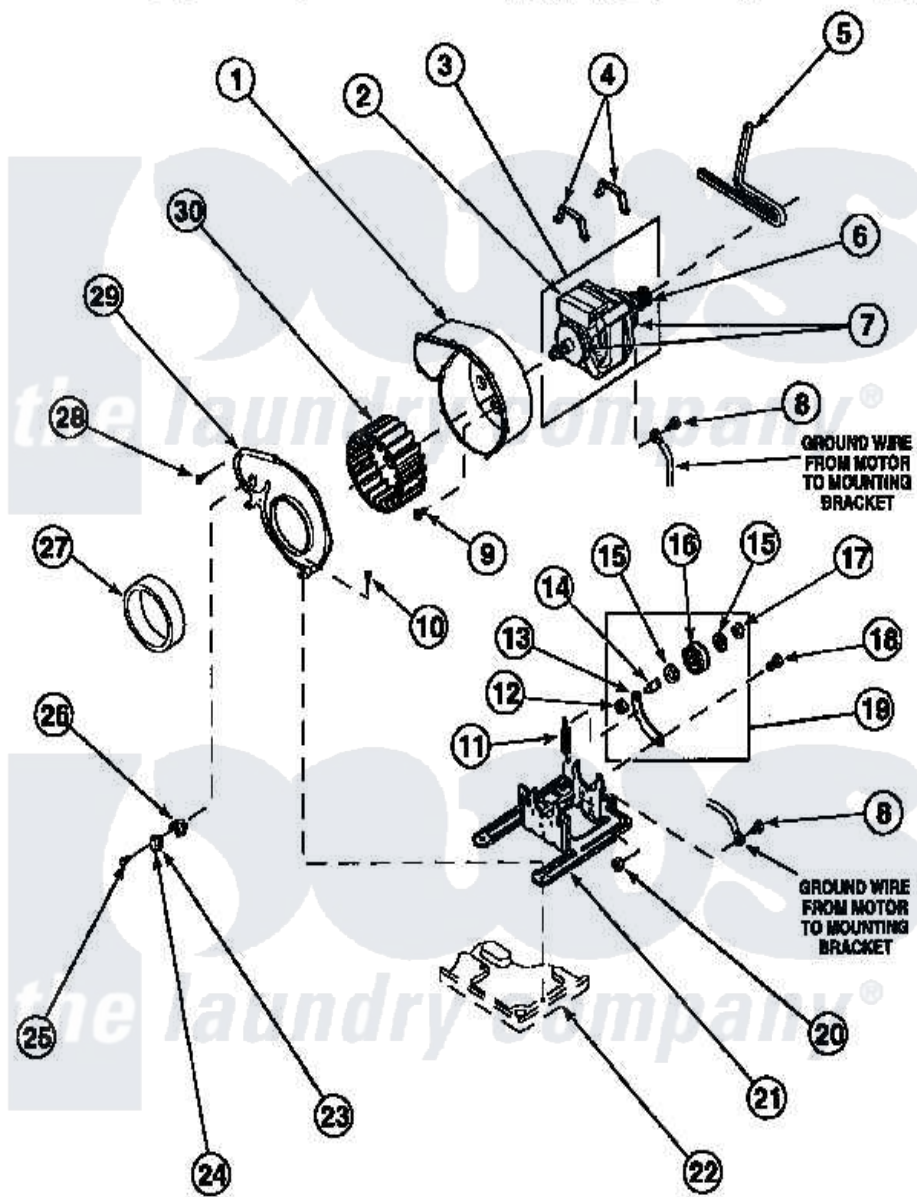

**Amana LE7153WB (BOM: PLE7153WB) 15 - MOTOR, EXHAUST FAN AND BELT**

Amana Residential Amana LE7153WB (BOM: PLE7153WB) Dryer Parts Parts Diagram 15 - MOTOR, EXHAUST FAN AND BELT

Click on the part number to view part

Item	Original Part Number	Replaced By	Status	Part Description
1	<a href="#">56020</a>			Housing, Blower
2	501218		Not Available	MOTOR SWITCH (DOES NOT INCLUDE THERMAL PROT
3	501211	<a href="#">2200376</a>		Motor
4	Y58047	<a href="#">660658</a>		Clamp, Motor Mounting 343481 685441
5	59174	<a href="#">40111201</a>		Belt, Cylinder
6	<a href="#">500011</a>			Pulley, Motor
7	<a href="#">590P3</a>			Motor Hub Ring Kit
8	<a href="#">20530</a>			Screw, 10-24 x 3/8 Hex
9	Y31645	<a href="#">27001200</a>		Screw
10	33562	<a href="#">27001200</a>		Screw
11	<a href="#">56076</a>			Spring, Idler
12	56156	<a href="#">358160</a>		Nut
13	500910	<a href="#">37001144</a>		Assembly- Idler

14	<a href="#">56461</a>		Shaft
15	<a href="#">52549</a>		Washer, 501 ID X3/4 Odx
16	<a href="#">Y54414</a>		Assembly, Wheel And Bearing
17	<a href="#">23748</a>		Ring, Retaining
18	<a href="#">500824</a>		Screw, 1/4-20 Unc Hex
19	500269	<a href="#">37001287</a>	Assembly, Idler Lever/Shaft/Pulley
20	52566	<a href="#">27001225</a>	Nut, Jam Mid Lock 1/4-20
21	500822	<a href="#">503613</a>	Mount, Motor
22	<a href="#">500070</a>		Base, Dryer
24	<a href="#">503551</a>		Thermostat, Cycling
"	<a href="#">Y61372</a>		Thermostat
25	23222	<a href="#">3177991</a>	Screw
"	Y33561	<a href="#">489464</a>	Screw
26	61401	<a href="#">61623</a>	Thermostat, Heater-BR
27	<a href="#">500313</a>		Seal, Blower Housing
28	<a href="#">31260</a>		Screw, No.8 X 3/8 Ind H
29	500078	<a href="#">511969P</a>	Kit Blower Housing And Cover
30	56000	<a href="#">510139P</a>	Assembly Blower Fan Package