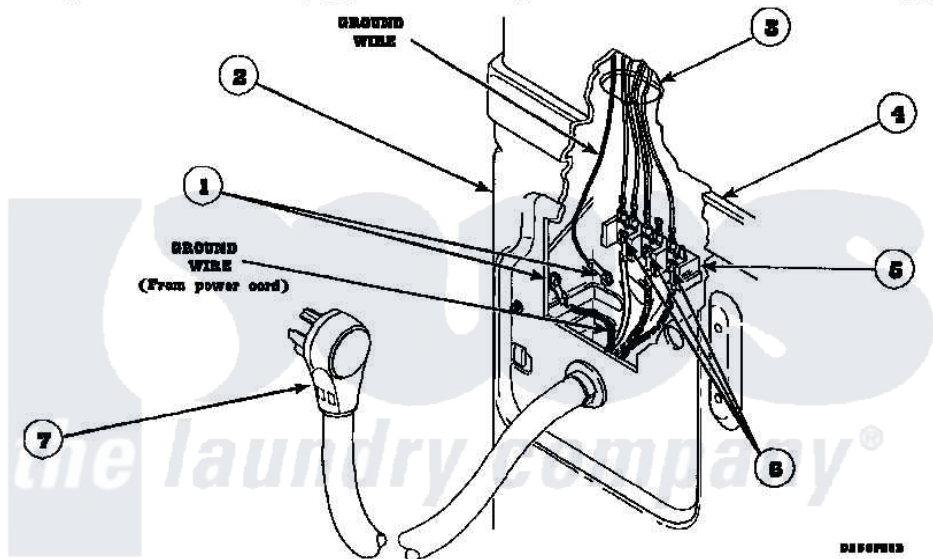

Amana LE7153WB (BOM: PLE7153WB) 17 - POWER CORDS

Amana Residential Amana LE7153WB (BOM: PLE7153WB) Dryer Parts Parts Diagram 17 - POWER CORDS
 Click on the part number to view part

Item	Original Part Number	Replaced By	Status	Part Description
1	502120	489069		Xxscrew, 10-12 X 1/2
"	20530			Screw, 10-24 x 3/8 Hex
2	500001P		Not Available	(ADD LETTER BEFORE "P" IN PART
3	500343		Not Available	PANEL, BACK(HOME HOOD)
4	500085P		Not Available	(ADD LETTER L-L, W-W TO PART N
5	61923P	61923		Block, Terminal
6	Y61199	3400094		Screw, 10-32 X 3/8