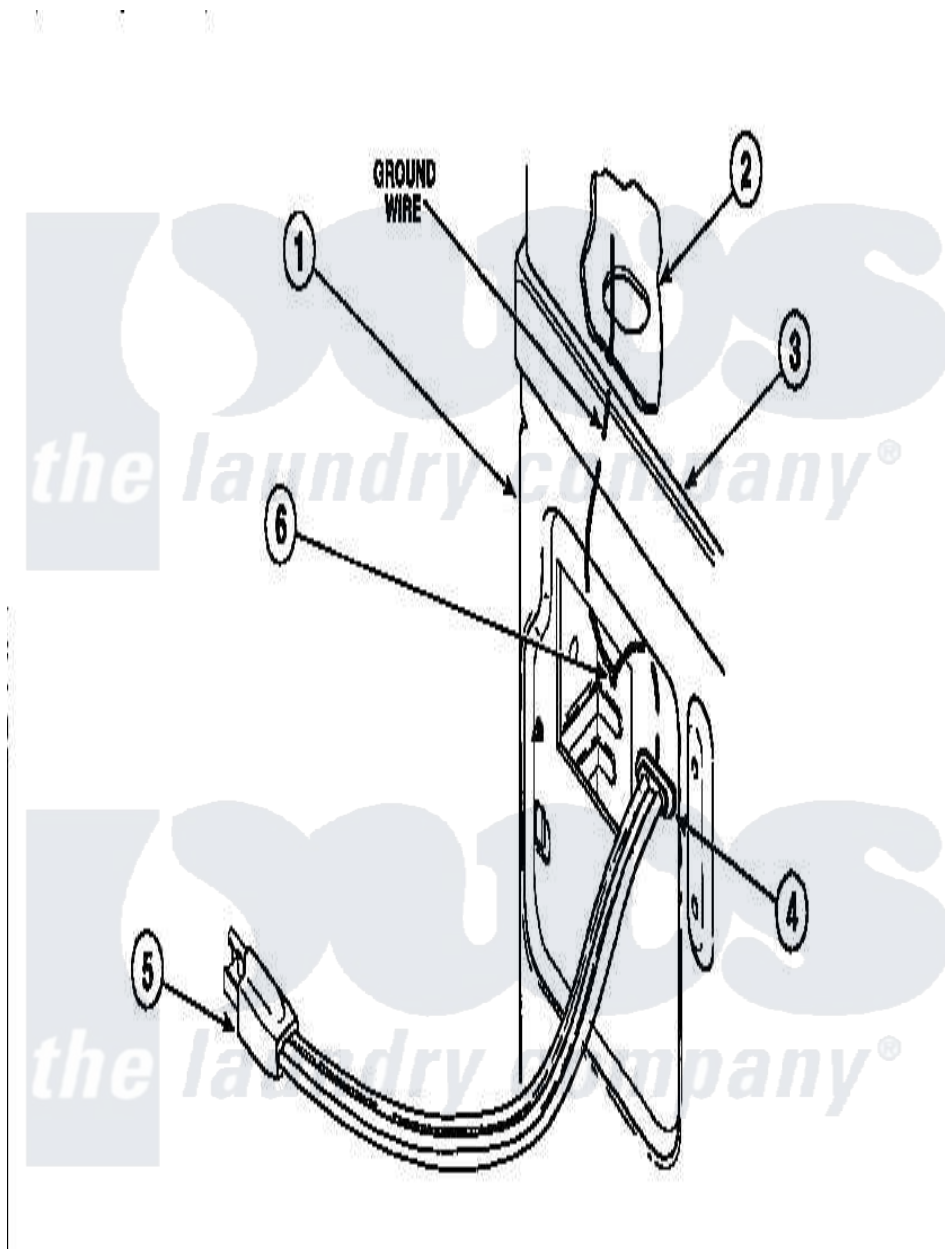

Amana LE7153WB (BOM: PLE7153WB) 18 - POWER CORDS

Amana Residential Amana LE7153WB (BOM: PLE7153WB) Dryer Parts Parts Diagram 18 - POWER CORDS
 Click on the part number to view part

Item	Original Part Number	Replaced By	Status	Part Description
1	500001P		Not Available	(ADD LETTER BEFORE "P" IN PART
2	500343		Not Available	PANEL,BACK(HOME HOOD)
3	500085P		Not Available	(ADD LETTER L-L, W-W TO PART N
6	502120	489069		Xxscrew, 10-12 X 1/2
"	20530			Screw, 10-24 x 3/8 Hex