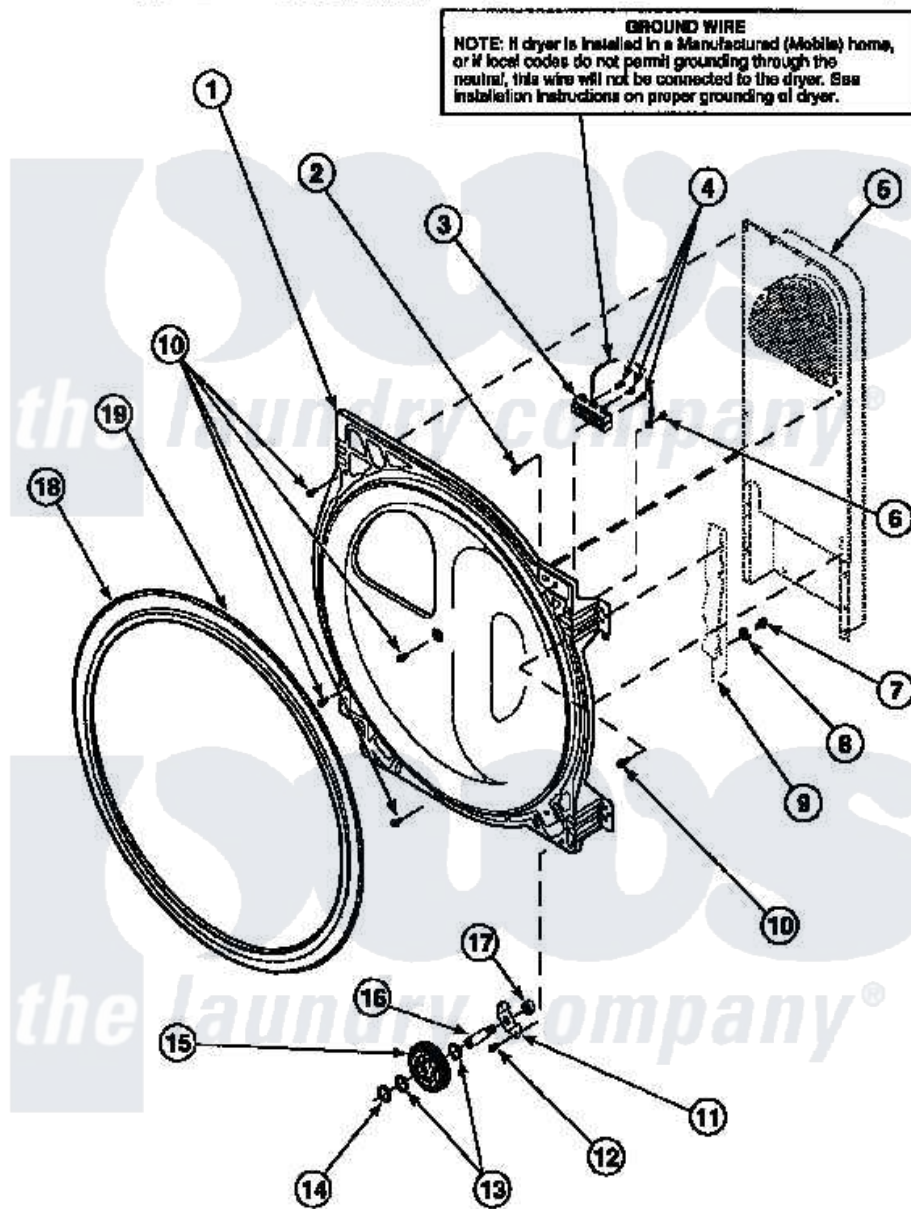

**Amana LE7153WB (BOM: PLE7153WB) 19 - REAR
BLKHD/SEAL/CYLINDER ROLLER/TERM BLK**

Amana Residential Amana LE7153WB (BOM: PLE7153WB) Dryer Parts Parts Diagram 19 - REAR
BLKHD/SEAL/CYLINDER ROLLER/TERM BLK
Click on the part number to view part

| Item | Original Part Number | Replaced By | Status | Part Description |
|------|------------------------|--------------------------|---------------|-----------------------------------|
| 1 | Y501154 | | Not Available | ASSY, BULKHEAD |
| 2 | 501285 | | | Screw, No.12 X 9/16-Pla |
| 3 | 61923P | 61923 | | Block, Terminal |
| 4 | Y61199 | 3400094 | | Screw, 10-32 X 3/8 |
| 5 | 500179P | 503605 | | Assembly, Heater Duct |
| 6 | 20530 | | | Screw, 10-24 x 3/8 Hex |
| " | 502120 | 489069 | | Xxscrew, 10-12 X 1/2 |
| 7 | 20530 | | | Screw, 10-24 x 3/8 Hex |
| 8 | 51474 | | Not Available | WASHER, 13/64IDX1/2ODX. |
| 9 | 500001P | | Not Available | (ADD LETTER BEFORE "P" IN PART |
| 10 | 501668 | 503688 | | Screw, 10B-16 X .34 I |
| 11 | 500062 | 40113601 | | Assembly, Roller Brkt |
| 12 | 501668 | 503688 | | Screw, 10B-16 X .34 I |
| 13 | 52549 | | | Washer, 501 ID X3/4 Odx |

| | | | |
|----|-----------------------|--------------------------|---------------------------|
| 14 | 23748 | | Ring, Retaining |
| 15 | 500214P | 37001042 | Assembly, Cylinder Roller |
| 16 | 56461 | | Shaft |
| 17 | 56156 | 358160 | Nut |
| 18 | 501801 | 37001132 | Seal, Cylinder |
| 19 | 22506P | 511637P | Adh Dow 737 Clr 3 Oz Tube |