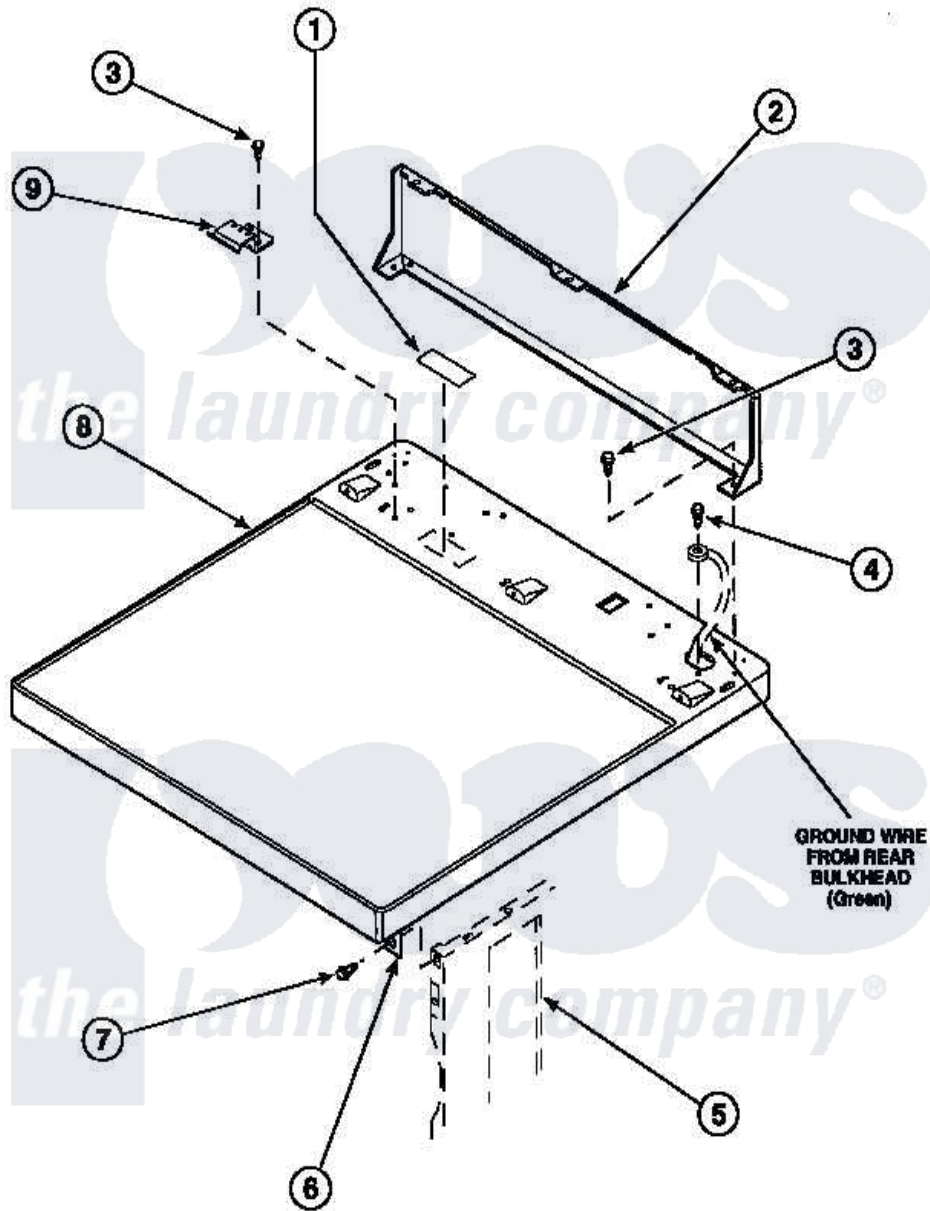

Amana LE7153WM (BOM: PLE7153WM) 01 - CABINET TOP AND CONTROL HOOD REAR PANEL

Amana Residential Amana LE7153WM (BOM: PLE7153WM) Dryer Parts Parts Diagram 01 - CABINET TOP AND CONTROL HOOD REAR PANEL
 Click on the part number to view part

Item	Original Part Number	Replaced By	Status	Part Description
1	24903		Not Available	STICKER,DISCONNECT POW
2	500343		Not Available	PANEL,BACK(HOME HOOD)
3	501086	90767		Screw, 8A X 3/8 HeX Washer Head Tapping
4	20530			Screw, 10-24 x 3/8 Hex
5	500001P		Not Available	(ADD LETTER BEFORE "P" IN PART
6	500084	40130801		Bracket, Top Mount
7	33562	27001200		Screw
8	500085P		Not Available	(ADD LETTER L-L, W-W TO PART N
9	501241	Y503876		Clip, Hold Down