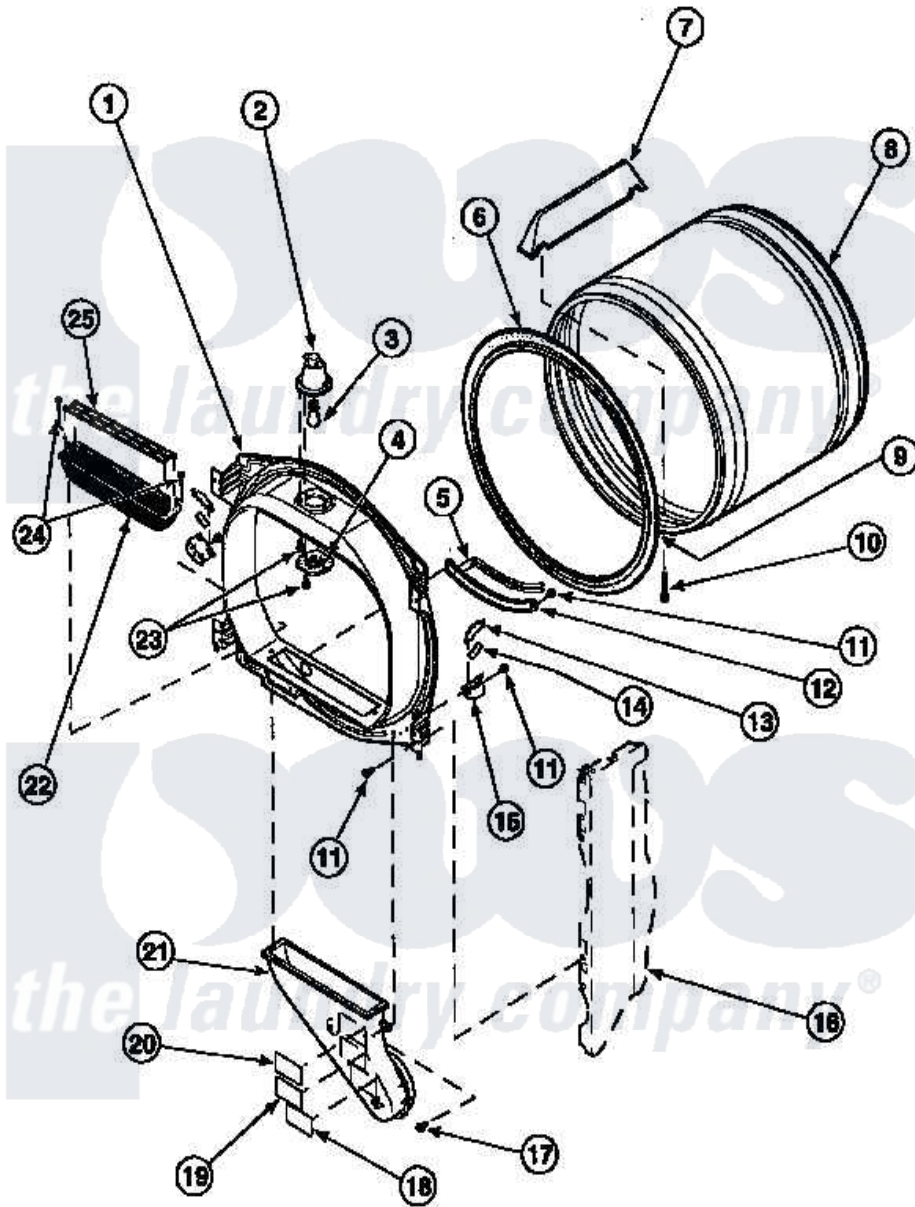

Amana LE7153WM (BOM: PLE7153WM) 03 - FR BLKHD, AIR DUCT, FELT SEAL & CYLINDER

Amana Residential Amana LE7153WM (BOM: PLE7153WM) Dryer Parts Parts Diagram 03 - FR BLKHD, AIR DUCT, FELT SEAL & CYLINDER
 Click on the part number to view part

Item	Original Part Number	Replaced By	Status	Part Description
1	501570WP		Not Available	ASSY BULKHEAD
2	500153		Not Available	CYLINDER LIGHT HOUSING
3	Y60954	67001316		Bulb, Light
4	500094		Not Available	LENS,DRUM LIGHT
6	501801	37001132		Seal, Cylinder
7	500022	510102		Baffle- SH
8	500735P		Not Available	ASSY,CYLINDER-HOME
9	22506P	511637P		Adh Dow 737 Clr 3 Oz Tube
10	Y62588			Screw, 10BT-12 X 1 Tap
11	502120	489069		Xxscrew, 10-12 X 1/2
13	501553	37001298		Glide- Dry
14	500121	510189		Pad Felt
15	501554	12002090		Bracket
16	500001P		Not Available	(ADD LETTER BEFORE "P" IN PART

17	Y31645	27001200	Screw	
18	56259		Not Available	STICKER
19	500049		Not Available	STICKER
21	502231		Not Available	DUCT, HEAT
22	502140P			Filter, Lint Kit
23	500248	M0211530		Screw-SM No.8-18 X 3/8"
24	500226			Screw, 8b-16 x 5/8 Tap
25	502092			Cover, Lint Filter