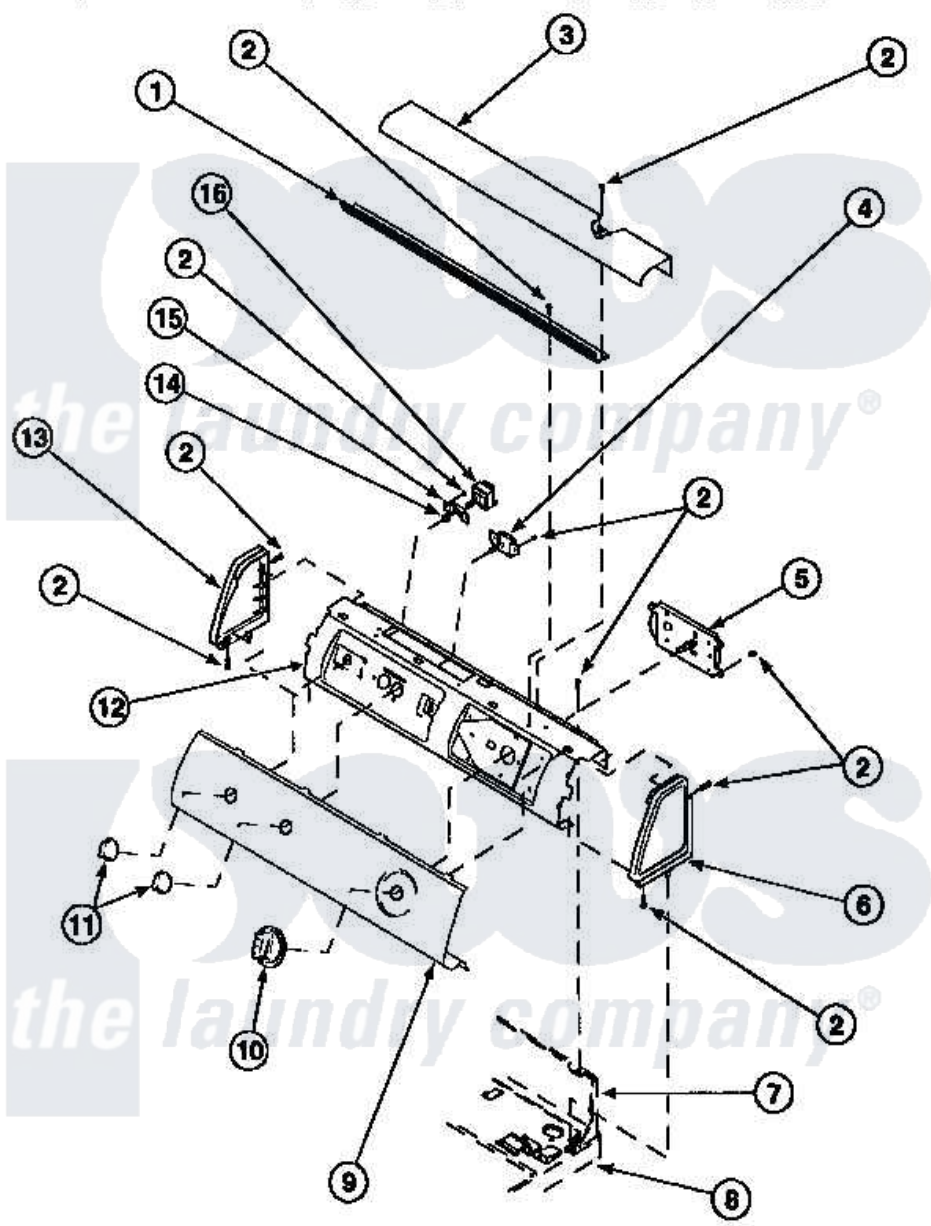

Amana LE7153WM (BOM: PLE7153WM) 05 - GRAPHIC PANEL, CONTROL HOOD AND CONTROLS

Amana Residential Amana LE7153WM (BOM: PLE7153WM) Dryer Parts Parts Diagram 05 - GRAPHIC PANEL, CONTROL HOOD AND CONTROLS
 Click on the part number to view part

Item	Original Part Number	Replaced By	Status	Part Description
1	500305		Not Available	DIFFUSER W/OUT HOLE
2	501086	90767		Screw, 8A X 3/8 HeX Washer Head Tapping
3	500303		Not Available	COVER, TOP
4	500823			Signal, Rotary
5	502967	502967P		Timer 5 Cycle Package
6	34817		Not Available	END CAP(RIGHT)
7	500343		Not Available	PANEL,BACK(HOME HOOD)
8	500085P		Not Available	(ADD LETTER L-L, W-W TO PART N
9	502630		Not Available	GRAPHIC PANEL
"	502206		Not Available	GRAPHIC PANEL
10	502220		Not Available	KNOB, TIMER
11	36701		Not Available	KNOB, TEMP
12	500300		Not Available	BRACKET,CONTROL SUPPORT-MECH