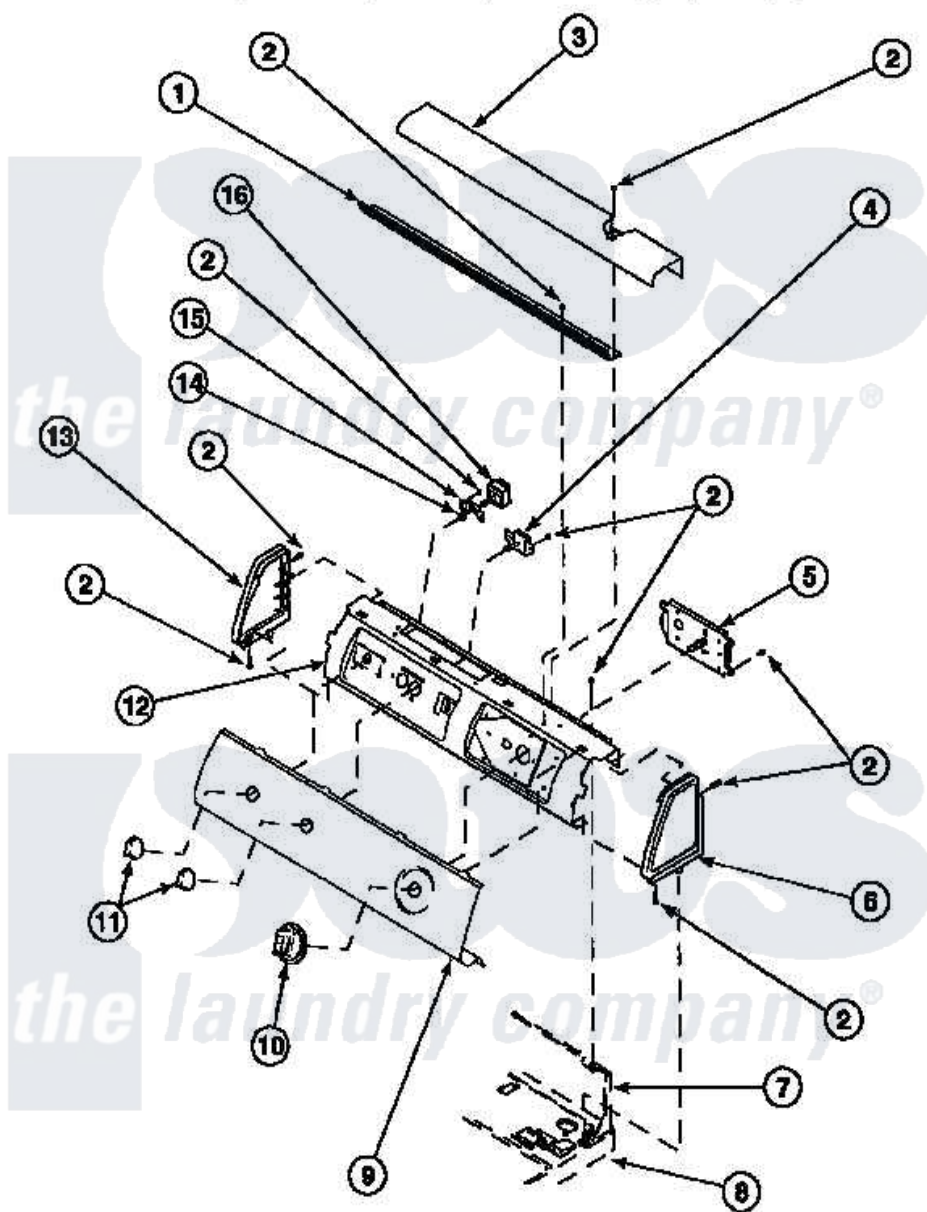

Amana LE7153WM (BOM: PLE7153WM) 06 - GRAPHIC PANEL, CONTROL HOOD AND CONTROLS

Amana Residential Amana LE7153WM (BOM: PLE7153WM) Dryer Parts Parts Diagram 06 - GRAPHIC PANEL, CONTROL HOOD AND CONTROLS
 Click on the part number to view part

Item	Original Part Number	Replaced By	Status	Part Description
1	500305		Not Available	DIFFUSER W/OUT HOLE
2	501086	90767		Screw, 8A X 3/8 HeX Washer Head Tapping
3	500303		Not Available	COVER, TOP
4	500823			Signal, Rotary
5	502967	502967P		Timer 5 Cycle Package
"	501881		Not Available	TIMER
6	34817		Not Available	END CAP(RIGHT)
7	500343		Not Available	PANEL,BACK(HOME HOOD)
8	500085P		Not Available	(ADD LETTER L-L, W-W TO PART N
10	502220		Not Available	KNOB, TIMER
11	36701		Not Available	KNOB, TEMP
12	500300		Not Available	BRACKET,CONTROL SUPPORT-MECH
13	34818		Not Available	END CAP(LEFT)