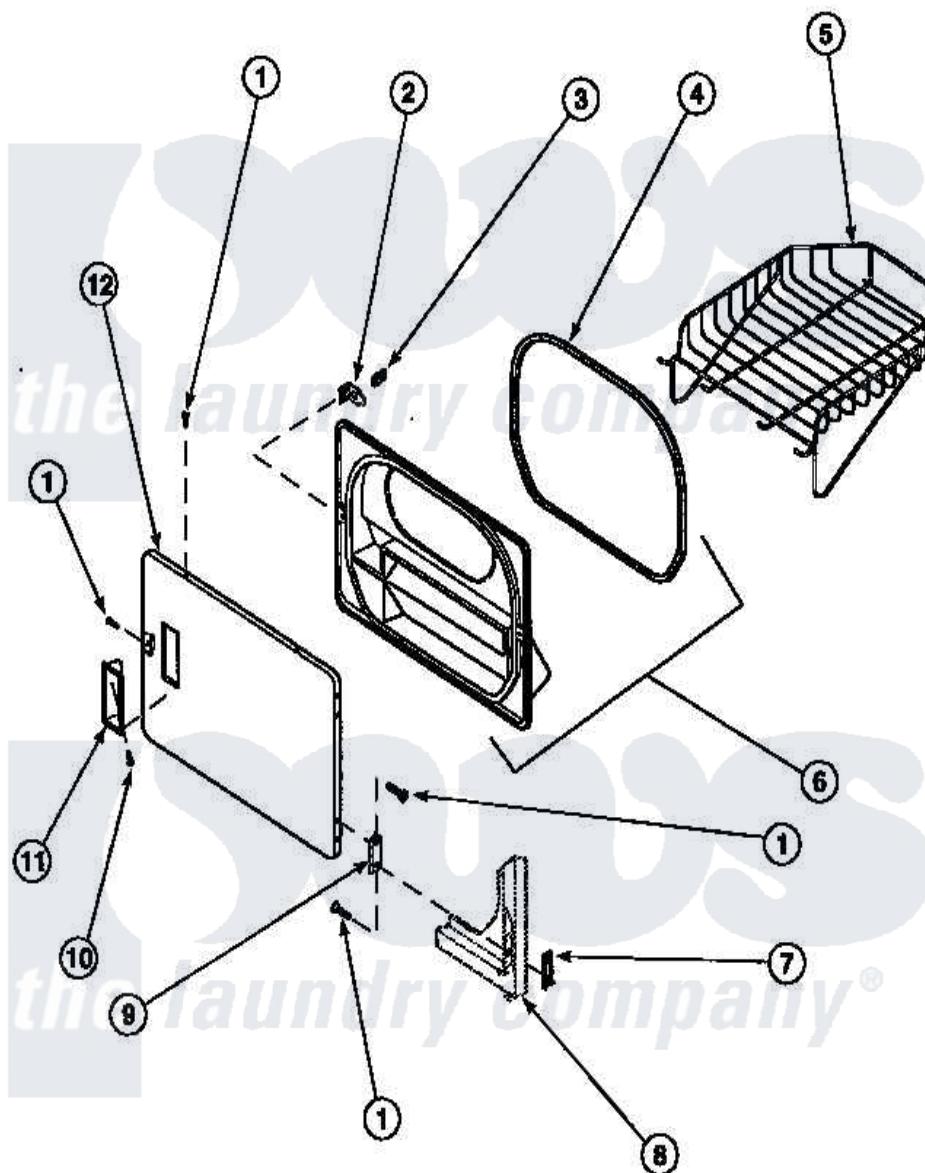

Amana LE7153WM (BOM: PLE7153WM) 13 - LOADING DOOR WITH DRYING RACK

Amana Residential Amana LE7153WM (BOM: PLE7153WM) Dryer Parts Parts Diagram 13 - LOADING DOOR WITH DRYING RACK

Click on the part number to view part

Item	Original Part Number	Replaced By	Status	Part Description
1	500226			Screw, 8b-16 x 5/8 Tap
2	500223	40116201		Bracket, Door Strike
3	500039	510181		Strike Doormetal
4	500200		Not Available	SEAL,DOOR
5	501295P		Not Available	RACK, DRYING
6	500199		Not Available	ASSY,LINER & SEAL
7	500236			Clip, Door Hinge Mount
9	500041	Y503676		Hinge, Door And Top
10	500297	8281236		Screw
11	500042		Not Available	DOOR PULL