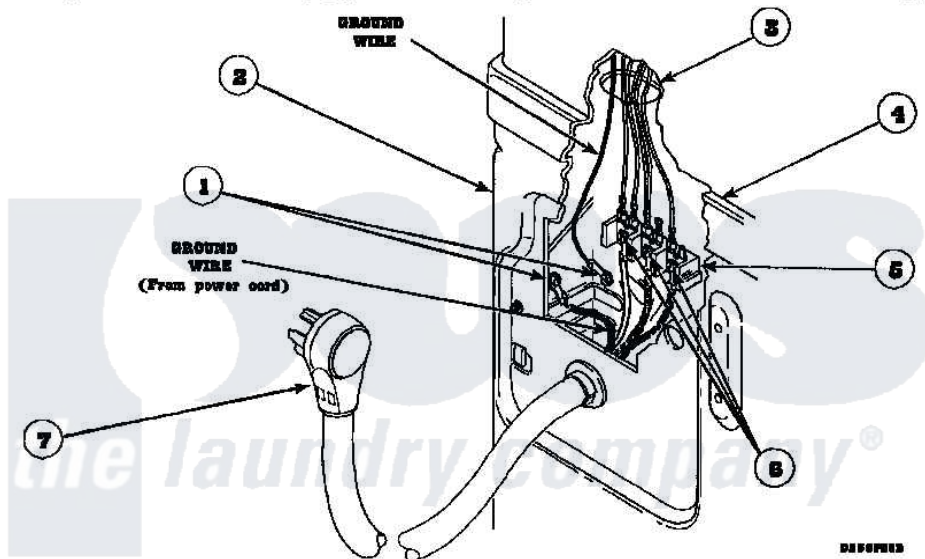

Amana LE7153WM (BOM: PLE7153WM) 17 - POWER CORDS

Amana Residential Amana LE7153WM (BOM: PLE7153WM) Dryer Parts Parts Diagram 17 - POWER CORDS
 Click on the part number to view part

Item	Original Part Number	Replaced By	Status	Part Description
1	502120	489069		Xxscrew, 10-12 X 1/2
"	20530			Screw, 10-24 x 3/8 Hex
2	500001P		Not Available	(ADD LETTER BEFORE "P" IN PART
3	500343		Not Available	PANEL, BACK(HOME HOOD)
4	500085P		Not Available	(ADD LETTER L-L, W-W TO PART N
5	61923P	61923		Block, Terminal
6	Y61199	3400094		Screw, 10-32 X 3/8