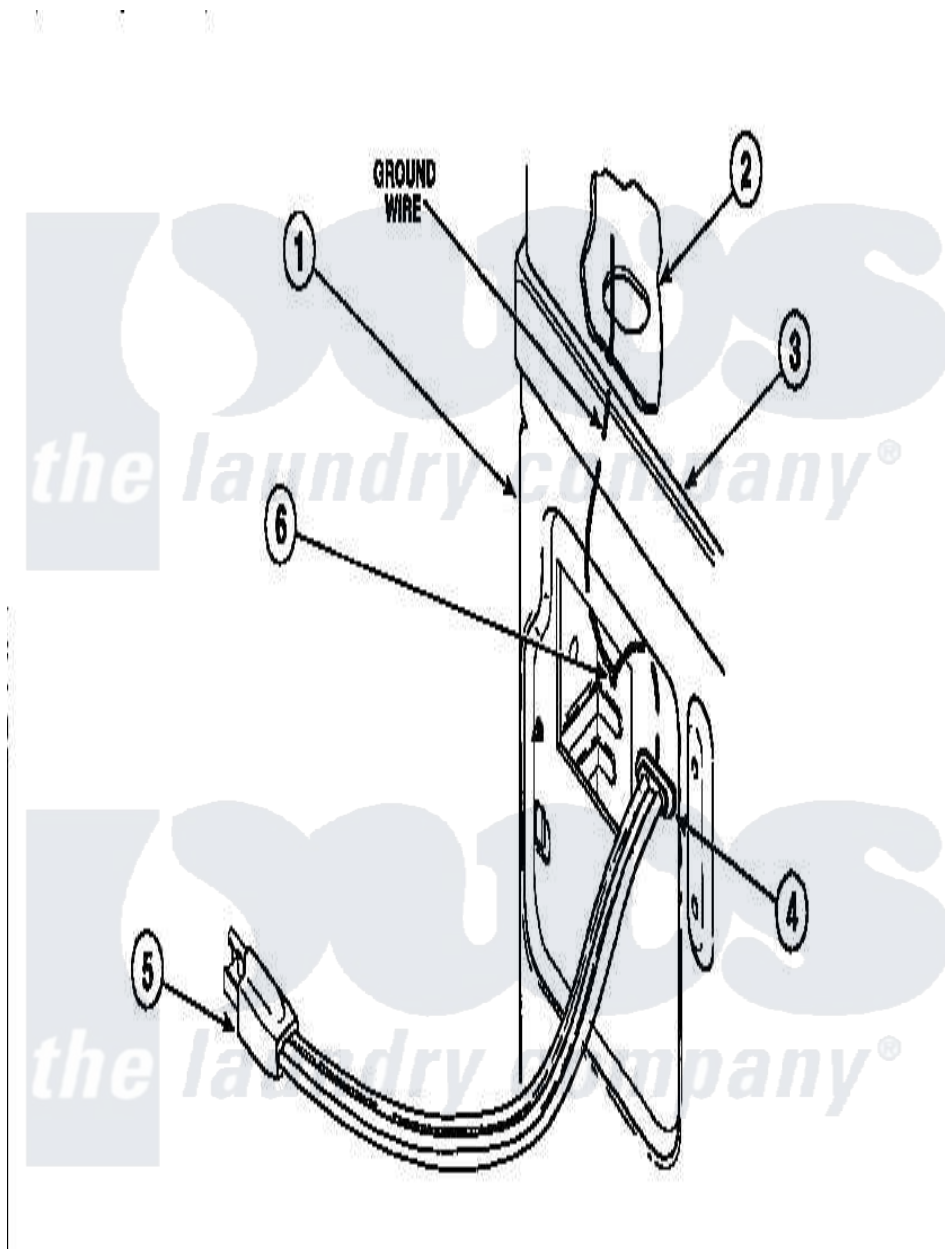

Amana LE7153WM (BOM: PLE7153WM) 18 - POWER CORDS

Amana Residential Amana LE7153WM (BOM: PLE7153WM) Dryer Parts Parts Diagram 18 - POWER CORDS
 Click on the part number to view part

Item	Original Part Number	Replaced By	Status	Part Description
1	500001P		Not Available	(ADD LETTER BEFORE "P" IN PART
2	500343		Not Available	PANEL,BACK(HOME HOOD)
3	500085P		Not Available	(ADD LETTER L-L, W-W TO PART N
6	502120	489069		Xxscrew, 10-12 X 1/2
"	20530			Screw, 10-24 x 3/8 Hex