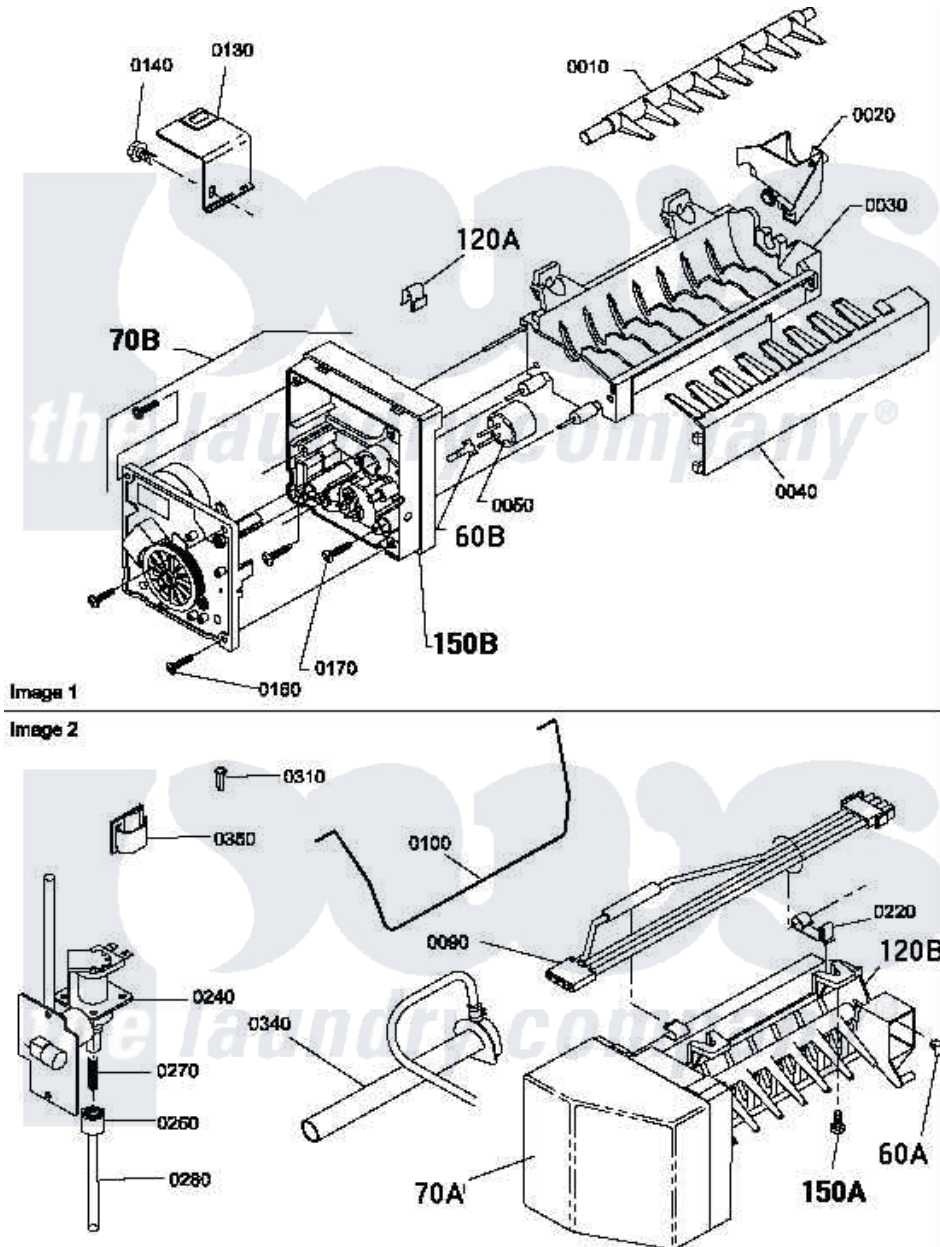

Amana LE7163LM (BOM: PLE7163LM) 01 - CABINET TOP AND CONTROL HOOD REAR PANEL

Amana Residential Amana LE7163LM (BOM: PLE7163LM) Dryer Parts Parts Diagram 01 - CABINET TOP AND CONTROL HOOD REAR PANEL
 Click on the part number to view part

Item	Original Part Number	Replaced By	Status	Part Description
1	24903		Not Available	STICKER,DISCONNECT POW
2	500343		Not Available	PANEL,BACK(HOME HOOD)
3	501086	90767		Screw, 8A X 3/8 HeX Washer Head Tapping
4	20530			Screw, 10-24 x 3/8 Hex
5	500001P		Not Available	(ADD LETTER BEFORE "P" IN PART
6	500084	40130801		Bracket, Top Mount
7	33562	27001200		Screw
8	500085P		Not Available	(ADD LETTER L-L, W-W TO PART N
9	501241	Y503876		Clip, Hold Down