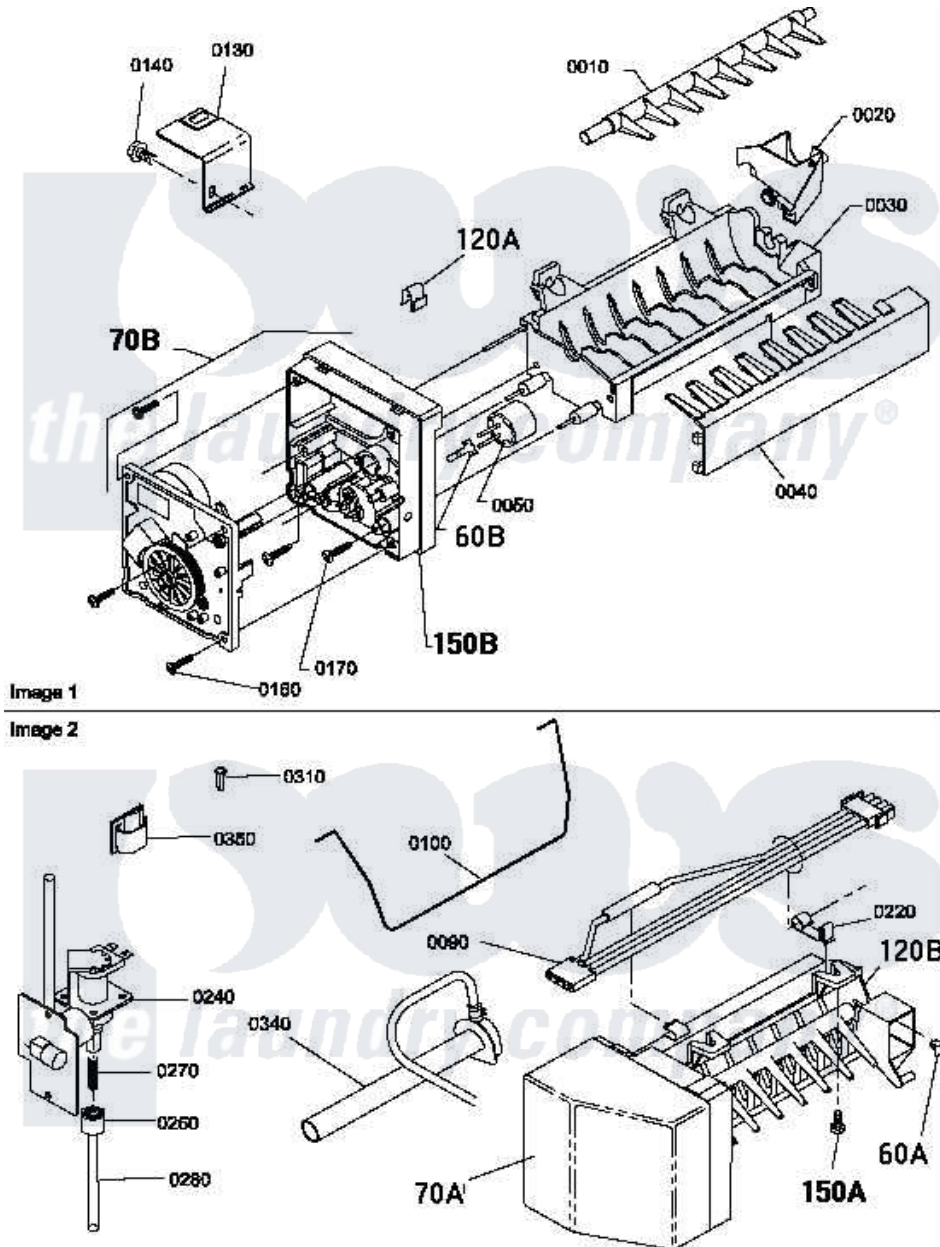

**Amana LE7163LM (BOM: PLE7163LM) 03 - FR BLKHD, AIR DUCT, FELT SEAL & CYLINDER**

Amana Residential Amana LE7163LM (BOM: PLE7163LM) Dryer Parts Parts Diagram 03 - FR BLKHD, AIR DUCT, FELT SEAL & CYLINDER  
 Click on the part number to view part

Item	Original Part Number	Replaced By	Status	Part Description
1	501570WP		Not Available	ASSY BULKHEAD
2	500153		Not Available	CYLINDER LIGHT HOUSING
3	Y60954	<a href="#">67001316</a>		Bulb, Light
4	500094		Not Available	LENS,DRUM LIGHT
6	501801	<a href="#">37001132</a>		Seal, Cylinder
7	500022	<a href="#">510102</a>		Baffle- SH
8	500735P		Not Available	ASSY,CYLINDER-HOME
9	22506P	<a href="#">511637P</a>		Adh Dow 737 Clr 3 Oz Tube
10	<a href="#">Y62588</a>			Screw, 10BT-12 X 1 Tap
11	502120	<a href="#">489069</a>		Xxscrew, 10-12 X 1/2
13	501553	<a href="#">37001298</a>		Glide- Dry
14	500121	<a href="#">510189</a>		Pad Felt
15	501554	<a href="#">12002090</a>		Bracket
16	500001P		Not Available	(ADD LETTER BEFORE "P" IN PART

17	Y31645	<a href="#">27001200</a>	Screw	
18	56259		Not Available	STICKER
19	500049		Not Available	STICKER
21	502231		Not Available	DUCT, HEAT
22	<a href="#">502140P</a>			Filter, Lint Kit
23	500248	<a href="#">M0211530</a>		Screw-SM No.8-18 X 3/8"
24	<a href="#">500226</a>			Screw, 8b-16 x 5/8 Tap
25	<a href="#">502092</a>			Cover, Lint Filter