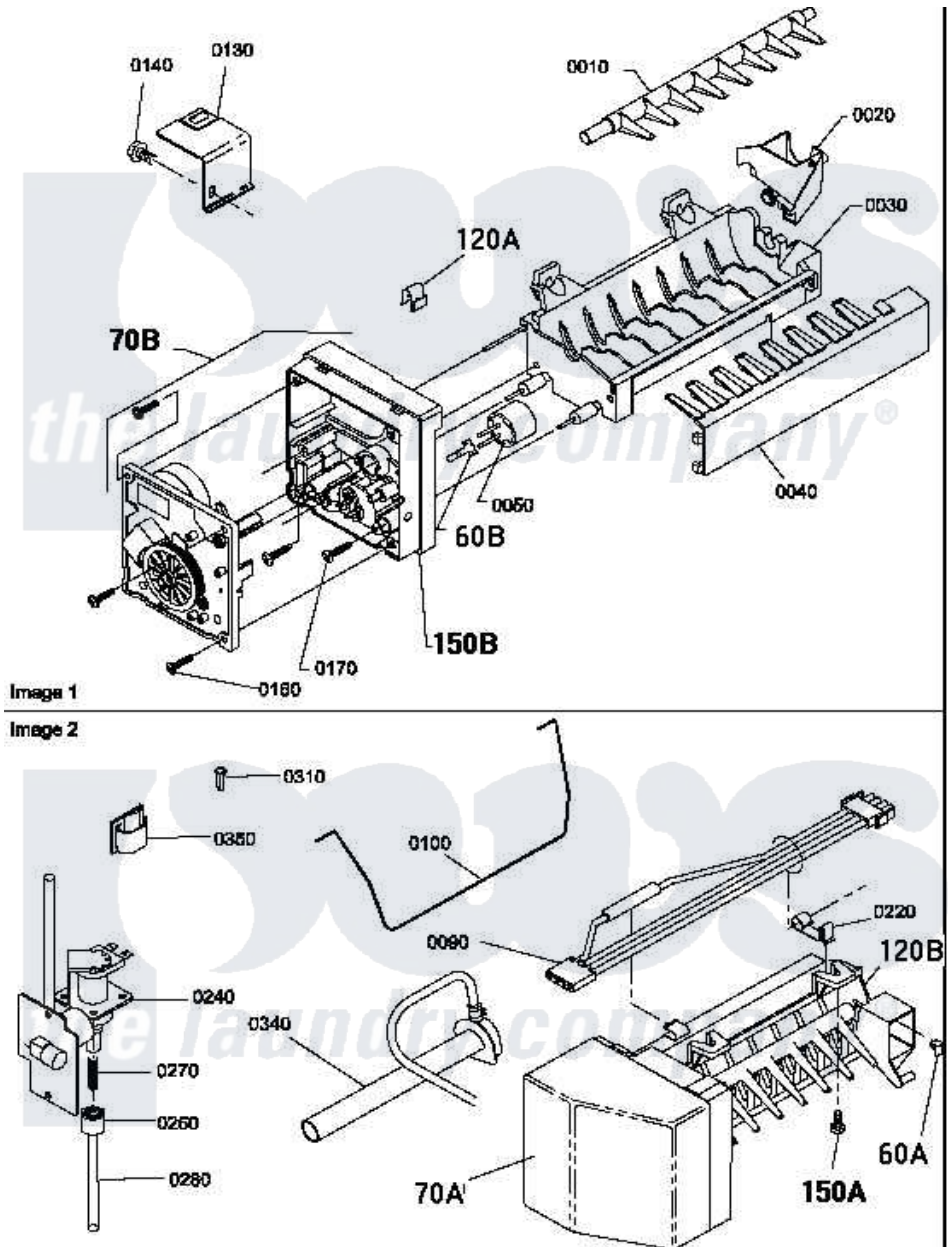

Amana LE7163LM (BOM: PLE7163LM) 04 - GAS VALVE, IGNITER & GAS CONVERSION KITS

Amana Residential Amana LE7163LM (BOM: PLE7163LM) Dryer Parts Parts Diagram 04 - GAS VALVE, IGNITER & GAS CONVERSION KITS
 Click on the part number to view part

Item	Original Part Number	Replaced By	Status	Part Description
2	500001P		Not Available	(ADD LETTER BEFORE "P" IN PART
5	23222	3177991		Screw
8	501668	503688		Screw, 10B-16 X .34 I
13	500070			Base, Dryer
15	58804A	306106		Coil, Holding And Booster--W
NI	501397			Assembly, Wiring Harness
"	402P3			Kit, Conversion-NG