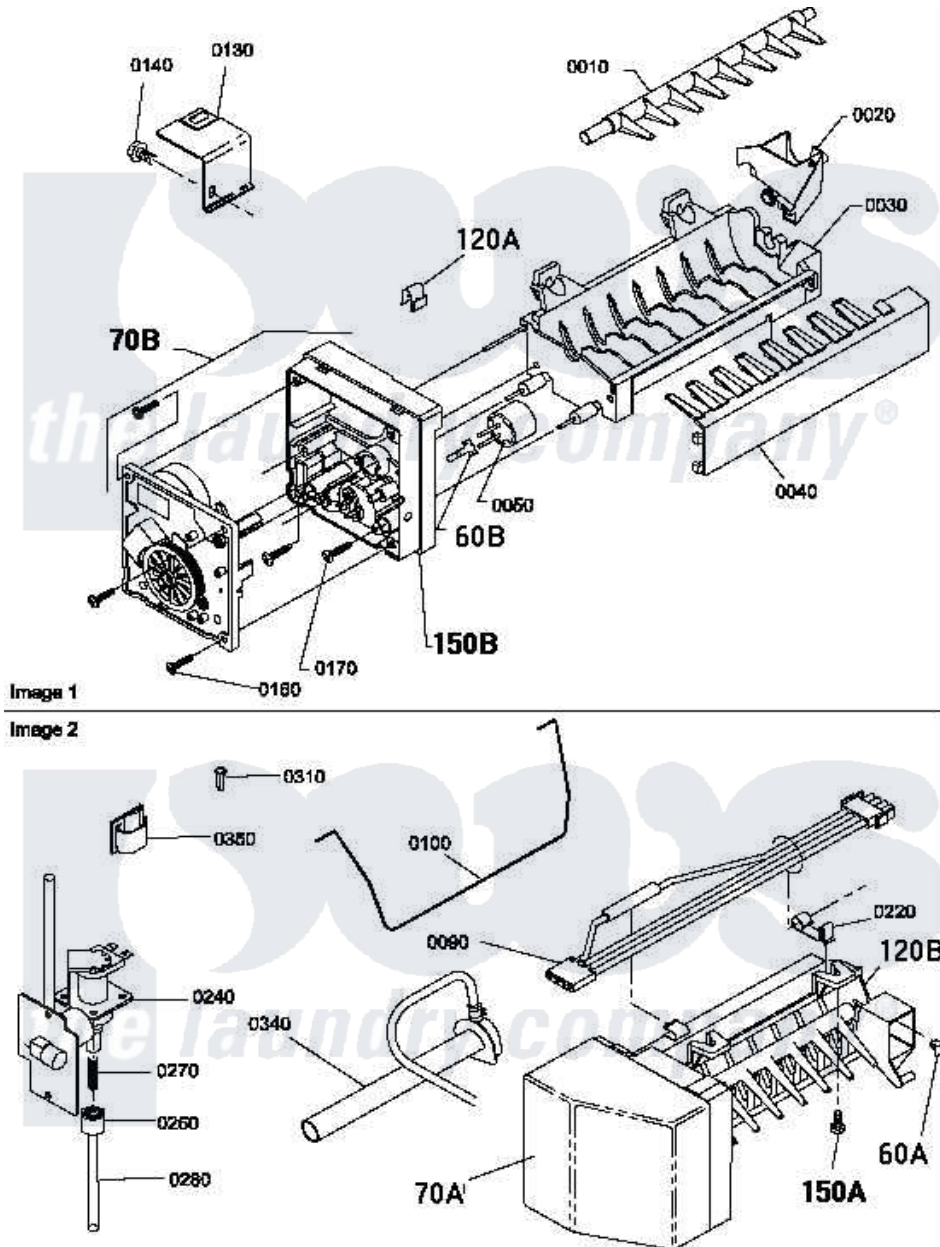

Amana LE7163LM (BOM: PLE7163LM) 05 - GRAPHIC PANEL, CONTROL HOOD AND CONTROLS

Amana Residential Amana LE7163LM (BOM: PLE7163LM) Dryer Parts Diagram 05 - GRAPHIC PANEL, CONTROL HOOD AND CONTROLS
 Click on the part number to view part

Item	Original Part Number	Replaced By	Status	Part Description
2	501086	90767		Screw, 8A X 3/8 HeX Washer Head Tapping
3	500303		Not Available	COVER, TOP
4	500823			Signal, Rotary
5	502967	502967P		Timer 5 Cycle Package
6	34817		Not Available	END CAP(RIGHT)
7	500343		Not Available	PANEL,BACK(HOME HOOD)
8	500085P		Not Available	(ADD LETTER L-L, W-W TO PART N
10	502220		Not Available	KNOB, TIMER
11	36701		Not Available	KNOB, TEMP
12	500300		Not Available	BRACKET,CONTROL SUPPORT-MECH
13	34818		Not Available	END CAP(LEFT)