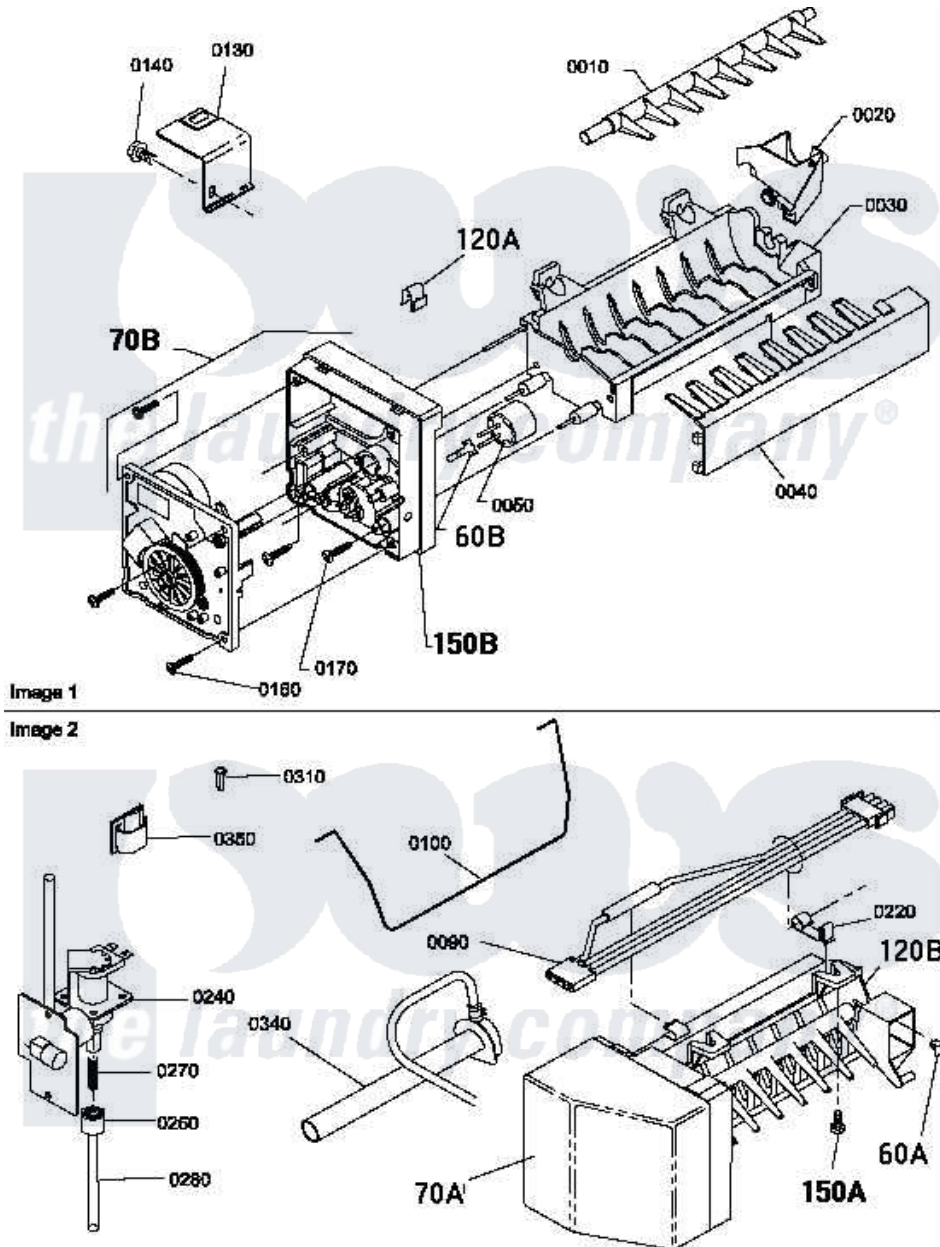

Amana LE7163LM (BOM: PLE7163LM) 06 - GRAPHIC PANEL, CONTROL HOOD AND CONTROLS

Amana Residential Amana LE7163LM (BOM: PLE7163LM) Dryer Parts Parts Diagram 06 - GRAPHIC PANEL, CONTROL HOOD AND CONTROLS
 Click on the part number to view part

Item	Original Part Number	Replaced By	Status	Part Description
2	501086	90767		Screw, 8A X 3/8 HeX Washer Head Tapping
3	500303		Not Available	COVER, TOP
4	500823			Signal, Rotary
5	502967	502967P		Timer 5 Cycle Package
6	34817		Not Available	END CAP(RIGHT)
7	500343		Not Available	PANEL,BACK(HOME HOOD)
8	500085P		Not Available	(ADD LETTER L-L, W-W TO PART N
10	502220		Not Available	KNOB, TIMER
11	36701		Not Available	KNOB, TEMP
12	500300		Not Available	BRACKET,CONTROL SUPPORT-MECH
13	34818		Not Available	END CAP(LEFT)