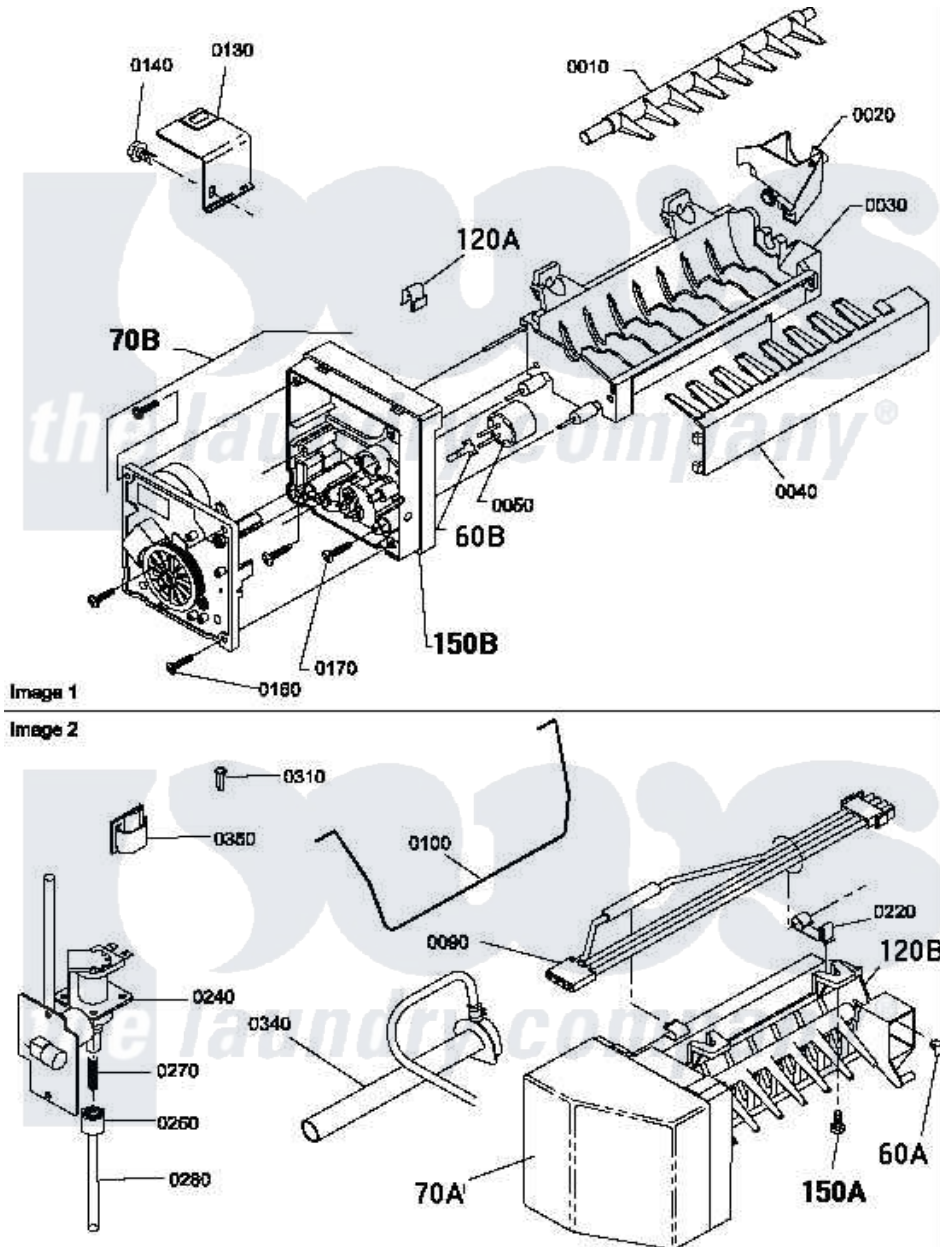

Amana LE7163LM (BOM: PLE7163LM) 07 - GRAPHIC PANEL, CONTROL HOOD AND CONTROLS

Amana Residential Amana LE7163LM (BOM: PLE7163LM) Dryer Parts Diagram 07 - GRAPHIC PANEL, CONTROL HOOD AND CONTROLS
 Click on the part number to view part

Item	Original Part Number	Replaced By	Status	Part Description
1	500303		Not Available	COVER, TOP
2	501086	90767		Screw, 8A X 3/8 HeX Washer Head Tapping
3	502967	502967P		Timer 5 Cycle Package
4	34817		Not Available	END CAP(RIGHT)
5	500343		Not Available	PANEL,BACK(HOME HOOD)
6	500085P		Not Available	(ADD LETTER L-L, W-W TO PART N
8	502220		Not Available	KNOB, TIMER
9	36701		Not Available	KNOB, TEMP
10	24903		Not Available	STICKER,DISCONNECT POW
11	34818		Not Available	END CAP(LEFT)
12	500300		Not Available	BRACKET,CONTROL SUPPORT-MECH
14	62173			Switch, Temperature Select