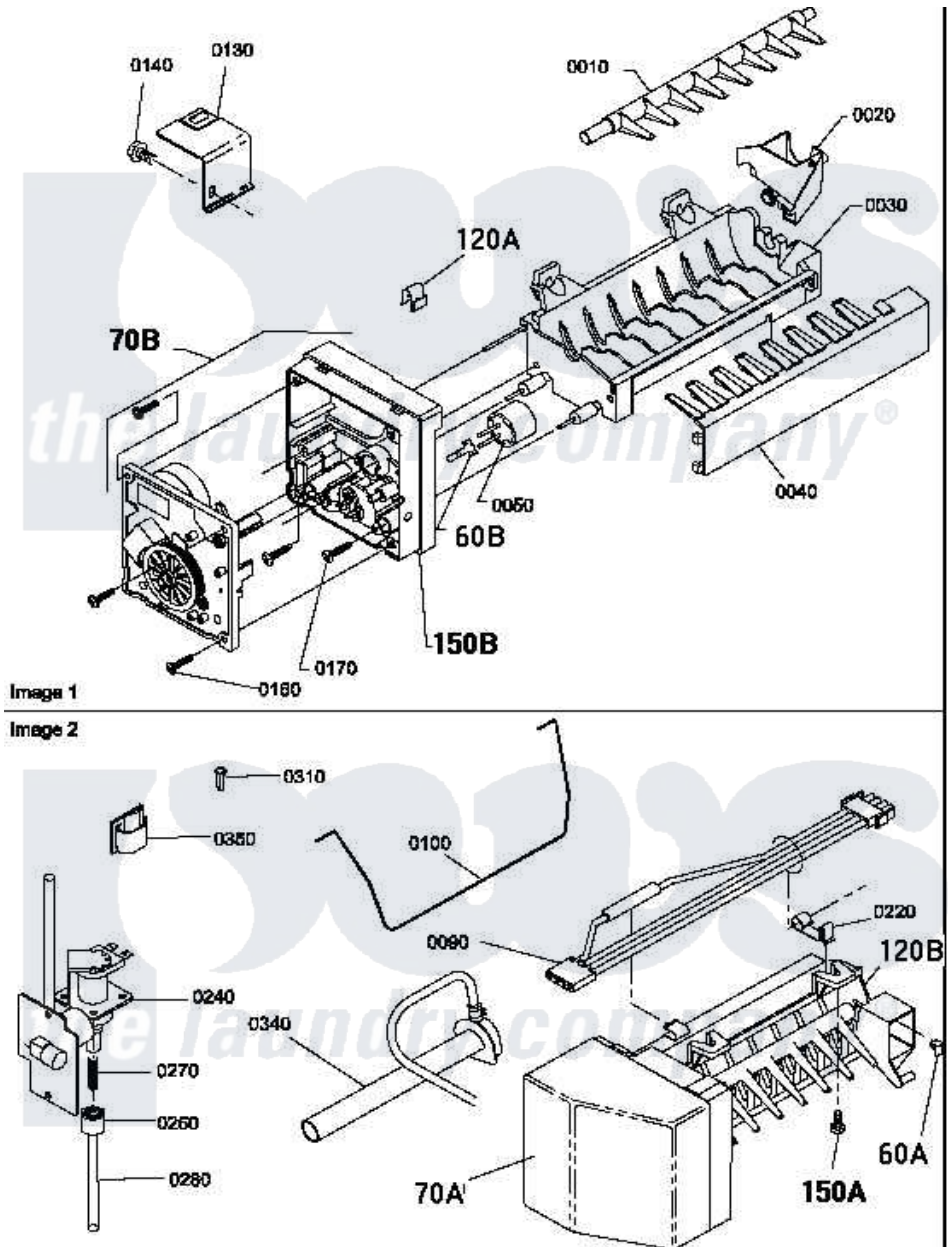

**Amana LE7163LM (BOM: PLE7163LM) 10 - HEATER BOX ASSY
ORIGINALLY ON ELEC DRYER**

Amana Residential Amana LE7163LM (BOM: PLE7163LM) Dryer Parts Parts Diagram 10 - HEATER BOX ASSY
ORIGINALLY ON ELEC DRYER
Click on the part number to view part

Item	Original Part Number	Replaced By	Status	Part Description
1	500179P	503605		Assembly, Heater Duct
2	501668	503688		Screw, 10B-16 X .34 I
3	60952		Not Available	SHIELD,HEAT DUCT
4	62600	40113801		Fuse, Thermal
5	23222	3177991		Screw
6	Y62641	W10116735		Thermistor-Fix
7	61928			Heater Assembly 208V
"	61927			Heater Assembly