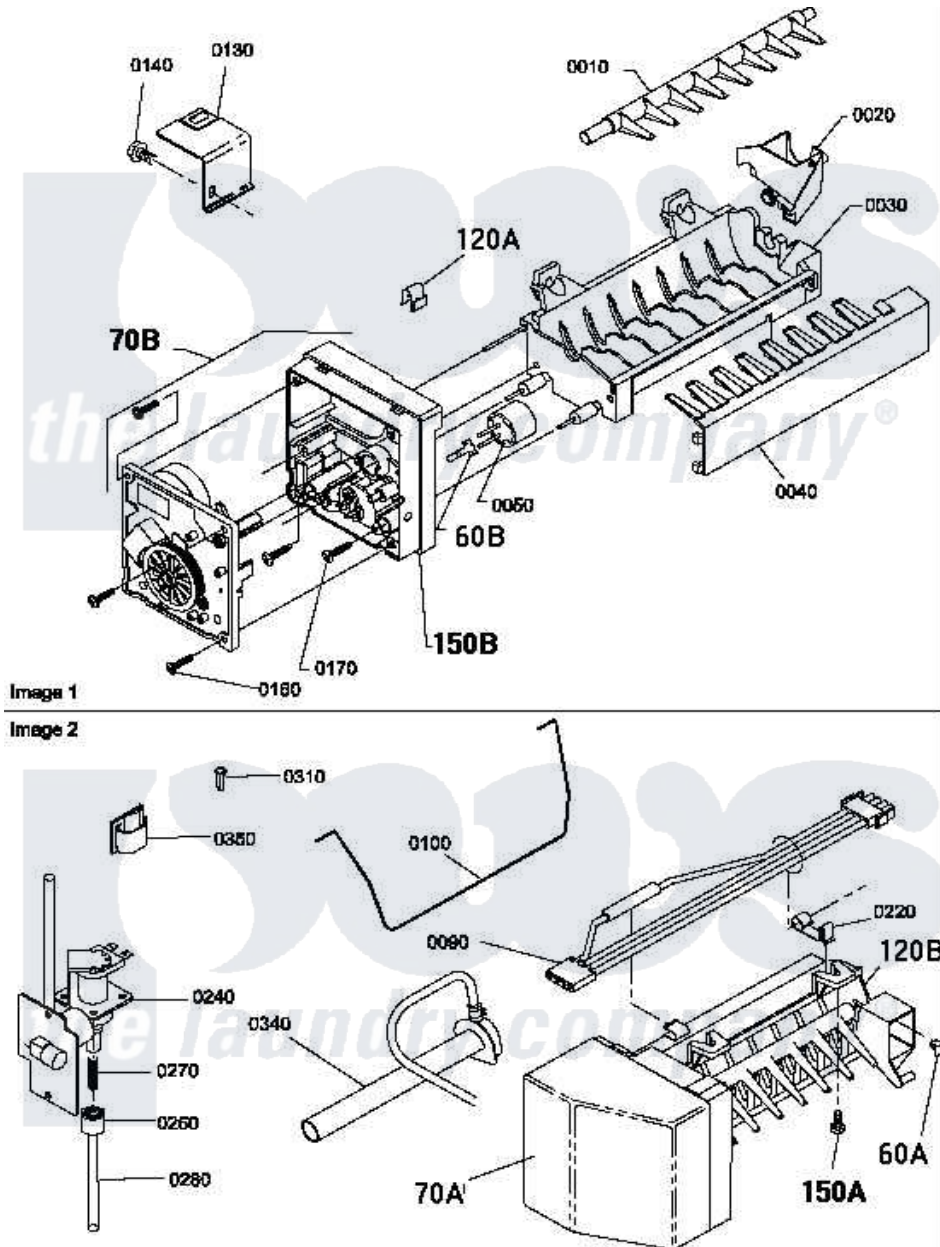

**Amana LE7163LM (BOM: PLE7163LM) 11 - HEATER BOX ASSY
ORIGINALLY ON GAS DRYER**

Amana Residential Amana LE7163LM (BOM: PLE7163LM) Dryer Parts Parts Diagram 11 - HEATER BOX ASSY
ORIGINALLY ON GAS DRYER
Click on the part number to view part

Item	Original Part Number	Replaced By	Status	Part Description
2	500179P	503605		Assembly, Heater Duct
3	501668	503688		Screw, 10B-16 X .34 I
4	60952		Not Available	SHIELD,HEAT DUCT
7	500070			Base, Dryer