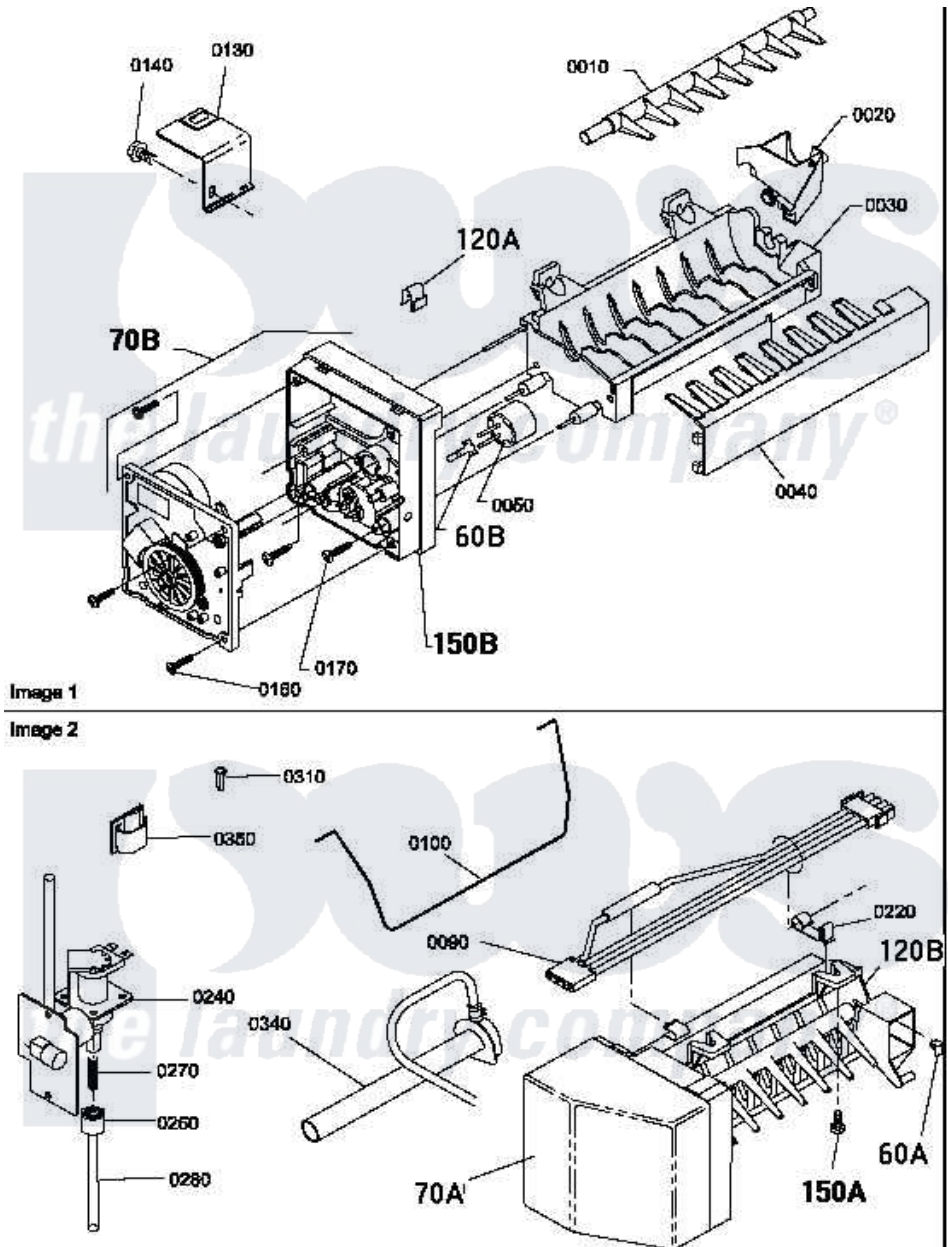

Amana LE7163LM (BOM: PLE7163LM) 12 - HEATER BOX ASSY REPLACEMENT

Amana Residential Amana LE7163LM (BOM: PLE7163LM) Dryer Parts Parts Diagram 12 - HEATER BOX ASSY REPLACEMENT

Click on the part number to view part

Item	Original Part Number	Replaced By	Status	Part Description
1	500179P	503605		Assembly, Heater Duct
2	500820			Outlet Cover
3	501668	503688		Screw, 10B-16 X .34 I