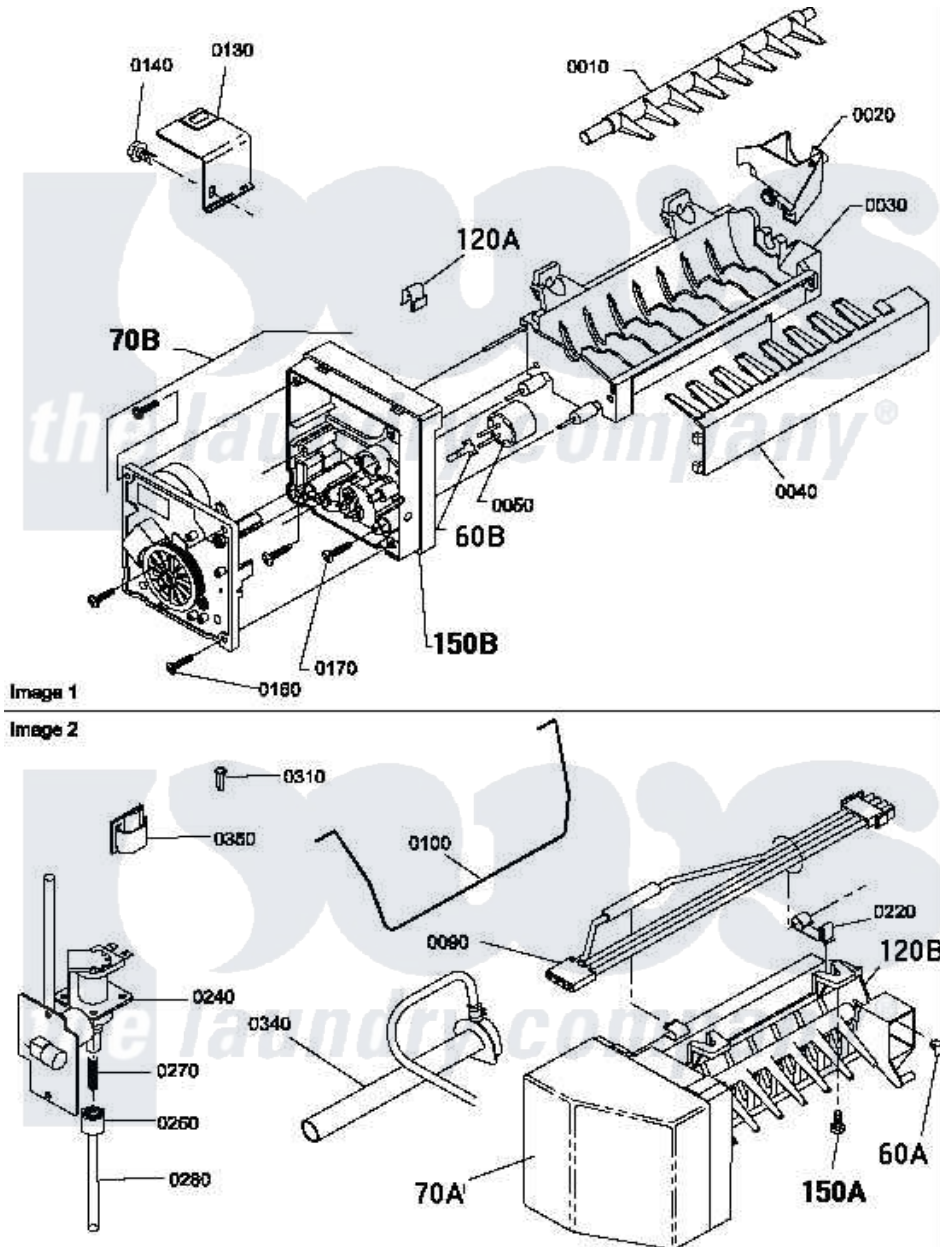

Amana LE7163LM (BOM: PLE7163LM) 13 - LOADING DOOR WITH DRYING RACK

Amana Residential Amana LE7163LM (BOM: PLE7163LM) Dryer Parts Parts Diagram 13 - LOADING DOOR WITH DRYING RACK

Click on the part number to view part

Item	Original Part Number	Replaced By	Status	Part Description
1	500226			Screw, 8b-16 x 5/8 Tap
2	500223	40116201		Bracket, Door Strike
3	500039	510181		Strike Doormetal
4	500200		Not Available	SEAL,DOOR
6	500199		Not Available	ASSY,LINER & SEAL
7	500236			Clip, Door Hinge Mount
8	500033		Not Available	FRONT PANEL
9	500041	Y503676		Hinge, Door And Top
10	500297	8281236		Screw
11	500042		Not Available	DOOR PULL
12	500040			Outer Door Panel
NI	500035		Not Available	COMPLETE LOADING DOOR ASSEMBLY