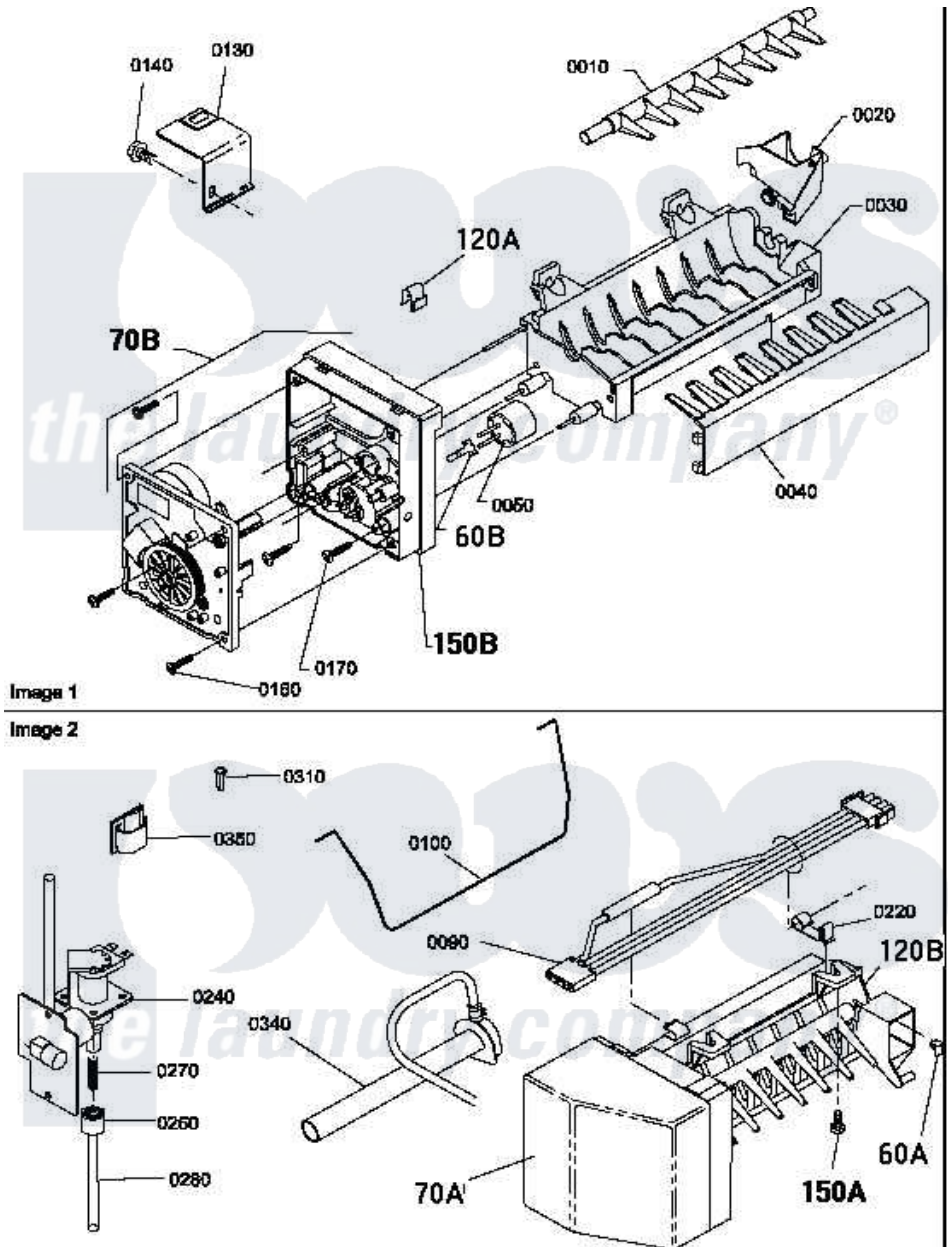

Amana LE7163LM (BOM: PLE7163LM) 14 - LOWER ACCESS PANEL, FRONT PANEL AND SEAL

Amana Residential Amana LE7163LM (BOM: PLE7163LM) Dryer Parts Parts Diagram 14 - LOWER ACCESS PANEL, FRONT PANEL AND SEAL
 Click on the part number to view part

Item	Original Part Number	Replaced By	Status	Part Description
1	32671	Y014874		Screw, Idler Arm And Sleeve
2	28835	22001650		Fastener, Spring
3	Y62872	W10169313		Switch-Dor
4	500034			Seal, Front Panel
5	500033		Not Available	FRONT PANEL
6	33562	27001200		Screw
8	500044		Not Available	LOWER ACCESS PANEL
9	56079	505187		Locator, Panel
10	500227	505295		Screw, No.8ab-16 x 3/4 PH
11	54660	LA-1003		Door Catch Kit
12	500281		Not Available	STICKER