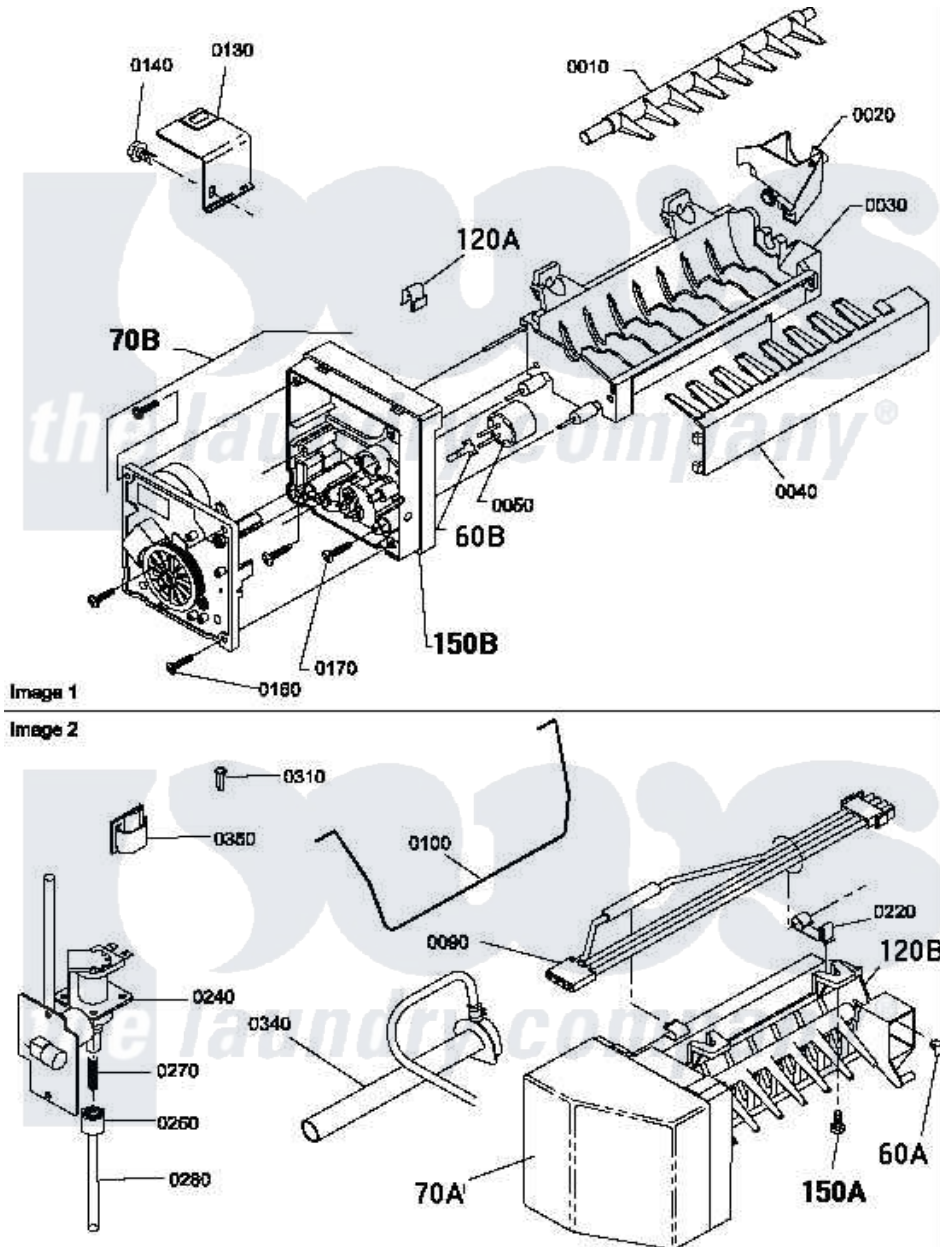

Amana LE7163LM (BOM: PLE7163LM) 15 - MOTOR CONN BLOCK, TERM & TOOLS

Amana Residential Amana LE7163LM (BOM: PLE7163LM) Dryer Parts Parts Diagram 15 - MOTOR CONN BLOCK, TERM & TOOLS

[Click on the part number to view part](#)

Item	Original Part Number	Replaced By	Status	Part Description
1	Y00161	B5733302		Clip, Ground
5	Y00119		Not Available	SPADE TERMINAL(18 GAUGE) (1/4 INCH-(1) 18 GAUGE WIRE)
"	Y00121		Not Available	SPADE TERMINAL(12 GAUGE) (1/4 INCH-(2) 18 GAUGE WIRES O
"	Y00245	M0320576		Terminal
6	Y00209			Spade Terminal (18 Gauge) (3/16 Inch-(2) 18 Gauge Wires-
"	00156	00156SRE		65br30/FI
8	00122		Not Available	(1/4 INCH-(2) 18 GAUGE WIRES O
"	Y00115			Lock In Spade Terminal (18 Gaug (1/4 Inch-(1) 18 Gauge Wire)
9	90789			Connector
10	Y00163	285432		Terminal

"	Y00165		Insulated Spade Terminal
11	Y00215		Barrel Insulated Spade
"	Y00214	Not Available	BARREL INSULATED SPADE(18 GAUG (1/4 INCH-18 GAUGE WIRE)
12	Y00111		Ring Terminal No.10 No.10 18 Gauge Wires Or
"	00110		No.10 18 Gauge Wire
13	Y00114		Spade Terminal
14	Y00139	Y00138	Male Tab Terminal 18 Gauge Wire)