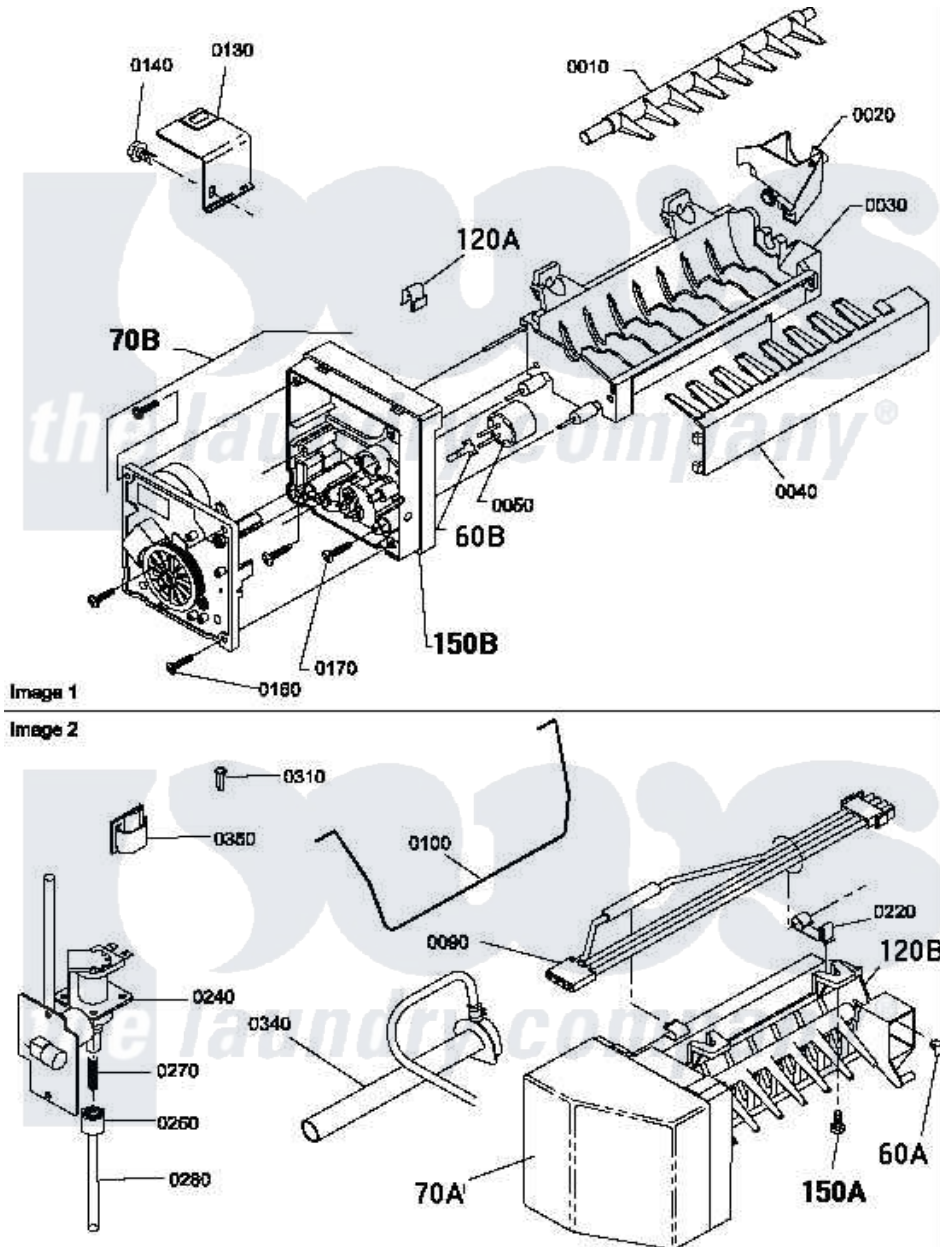

Amana LE7163LM (BOM: PLE7163LM) 16 - MOTOR, EXHAUST FAN AND BELT

Amana Residential Amana LE7163LM (BOM: PLE7163LM) Dryer Parts Parts Diagram 16 - MOTOR, EXHAUST FAN AND BELT

Click on the part number to view part

Item	Original Part Number	Replaced By	Status	Part Description
1	56020			Housing, Blower
2	501218		Not Available	MOTOR SWITCH (DOES NOT INCLUDE THERMAL PROT
3	501211	2200376		Motor
4	Y58047	660658		Clamp, Motor Mounting 343481 685441
5	59174	4011201		Belt, Cylinder
6	500011			Pulley, Motor
7	590P3			Motor Hub Ring Kit
8	20530			Screw, 10-24 x 3/8 Hex
9	Y31645	27001200		Screw
10	33562	27001200		Screw
11	56076			Spring, Idler
12	56156	358160		Nut
13	500910	37001144		Assembly- Idler

14	56461		Shaft
15	52549		Washer, 501 ID X3/4 Odx
16	Y54414		Assembly, Wheel And Bearing
17	23748		Ring, Retaining
18	500824		Screw, 1/4-20 Unc Hex
19	500269	37001287	Assembly, Idler Lever/Shaft/Pulley
20	52566	27001225	Nut, Jam Mid Lock 1/4-20
21	500822	503613	Mount, Motor
22	500070		Base, Dryer
24	Y61372		Thermostat
25	Y33561	489464	Screw
"	23222	3177991	Screw
26	61401	61623	Thermostat, Heater-BR
27	500313		Seal, Blower Housing
28	31260		Screw, No.8 X 3/8 Ind H
29	500078	511969P	Kit Blower Housing And Cover
30	56000	510139P	Assembly Blower Fan Package