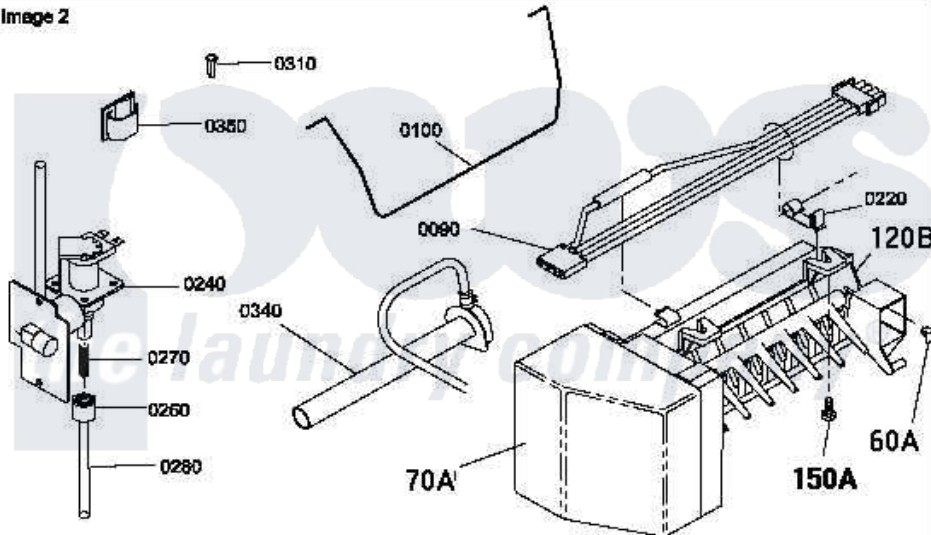

Image 1

Image 2

Amana Residential Amana LE7163LM (BOM: PLE7163LM) Dryer Parts Parts Diagram 17 - Page 21

[Click on the part number to view part](#)

Item	Original Part Number	Replaced By	Status	Part Description
1	<a href="#">500338</a>			Housing-10 Position
2	00255		Not Available	(1/4 INCH-FOR (1) 12 GAUGE WIR
3	<a href="#">Y00188</a>			Molex Terminal
4	128P4		Not Available	(FOR USE ON GAS DRYER TERMINAL
5	<a href="#">190P4</a>			Terminal Extractor Tool
6	<a href="#">283P4</a>			Terminal Extractor Tool