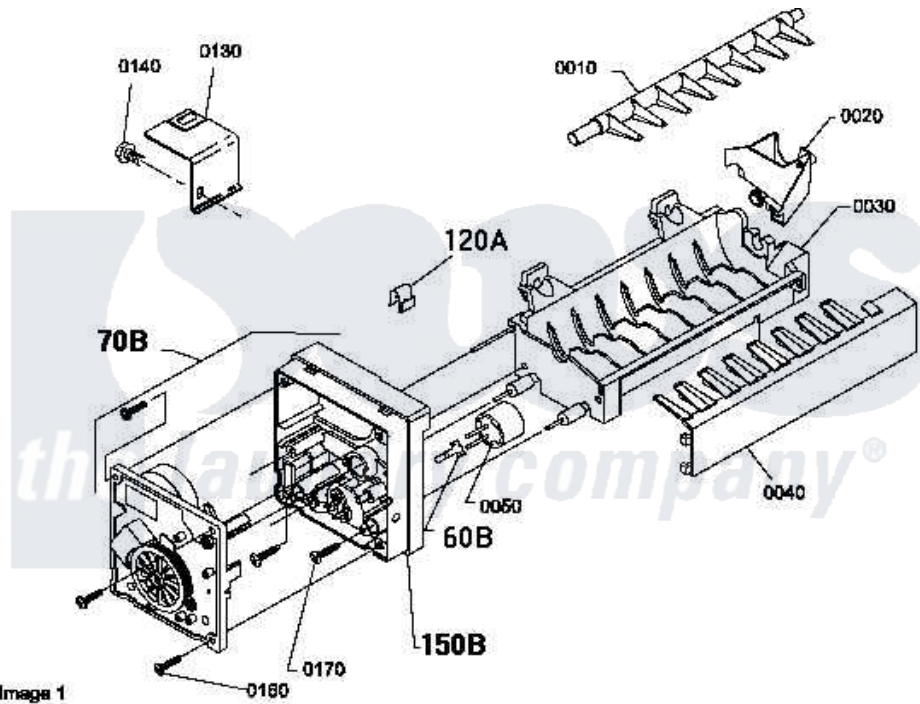

# Amana LE7163LM (BOM: PLE7163LM) 18 - POWER CORDS

Image 1

Image 2

Amana Residential Amana LE7163LM (BOM: PLE7163LM) Dryer Parts Parts Diagram 18 - POWER CORDS  
 Click on the part number to view part

Item	Original Part Number	Replaced By	Status	Part Description
1	502120	<a href="#">489069</a>		Xxscrew, 10-12 X 1/2
"	<a href="#">20530</a>			Screw, 10-24 x 3/8 Hex
2	500001P		Not Available	(ADD LETTER BEFORE "P" IN PART
3	500343		Not Available	PANEL,BACK(HOME HOOD)
4	500085P		Not Available	(ADD LETTER L-L, W-W TO PART N
5	61923P	<a href="#">61923</a>		Block, Terminal
6	Y61199	<a href="#">3400094</a>		Screw, 10-32 X 3/8