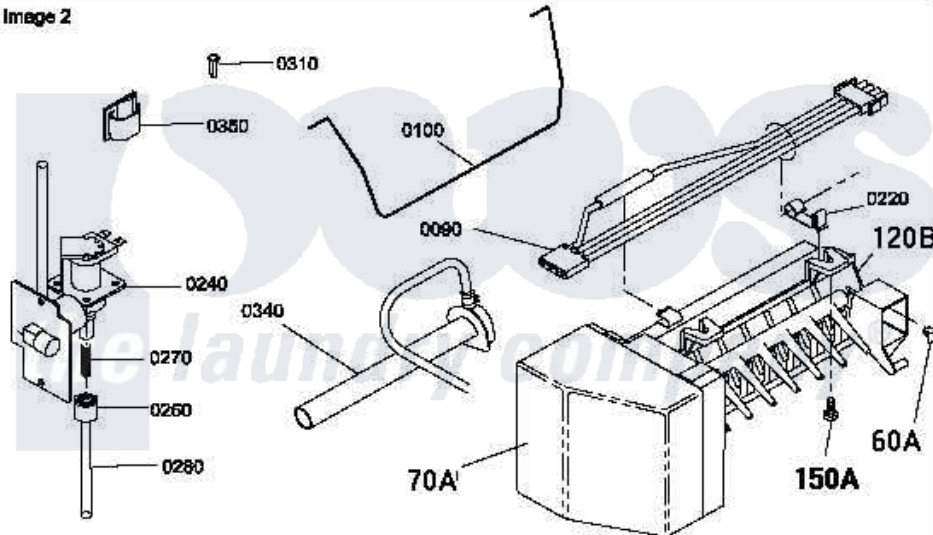

# Amana LE7163LM (BOM: PLE7163LM) 18 - POWER CORDS

Image 1

Image 2

Amana Residential Amana LE7163LM (BOM: PLE7163LM) Dryer Parts Parts Diagram 18 - POWER CORDS  
 Click on the part number to view part

Item	Original Part Number	Replaced By	Status	Part Description
1	502120	<a href="#">489069</a>		Xxscrew, 10-12 X 1/2
"	<a href="#">20530</a>			Screw, 10-24 x 3/8 Hex
2	500001P		Not Available	(ADD LETTER BEFORE "P" IN PART
3	500343		Not Available	PANEL,BACK(HOME HOOD)
4	500085P		Not Available	(ADD LETTER L-L, W-W TO PART N
5	61923P	<a href="#">61923</a>		Block, Terminal
6	Y61199	<a href="#">3400094</a>		Screw, 10-32 X 3/8