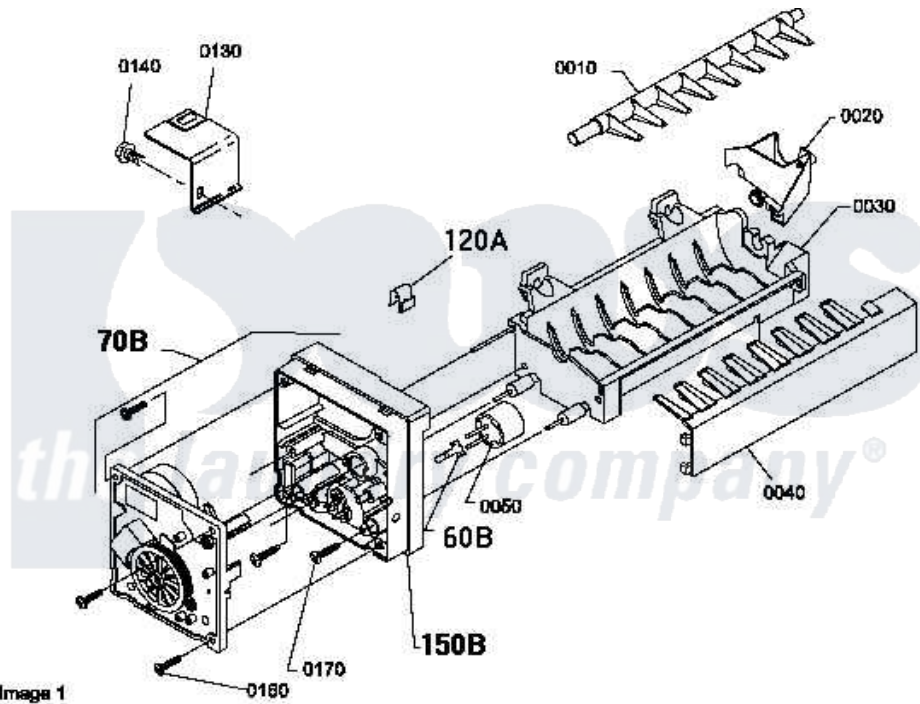

# Amana LE7163LM (BOM: PLE7163LM) 19 - POWER CORDS

Image 1

Image 2

Amana Residential Amana LE7163LM (BOM: PLE7163LM) Dryer Parts Parts Diagram 19 - POWER CORDS  
 Click on the part number to view part

| Item | Original Part Number  | Replaced By            | Status        | Part Description               |
|------|-----------------------|------------------------|---------------|--------------------------------|
| 1    | 500001P               |                        | Not Available | (ADD LETTER BEFORE "P" IN PART |
| 2    | 500343                |                        | Not Available | PANEL,BACK(HOME HOOD)          |
| 3    | 500085P               |                        | Not Available | (ADD LETTER L-L, W-W TO PART N |
| 6    | 502120                | <a href="#">489069</a> |               | Xxscrew, 10-12 X 1/2           |
| "    | <a href="#">20530</a> |                        |               | Screw, 10-24 x 3/8 Hex         |