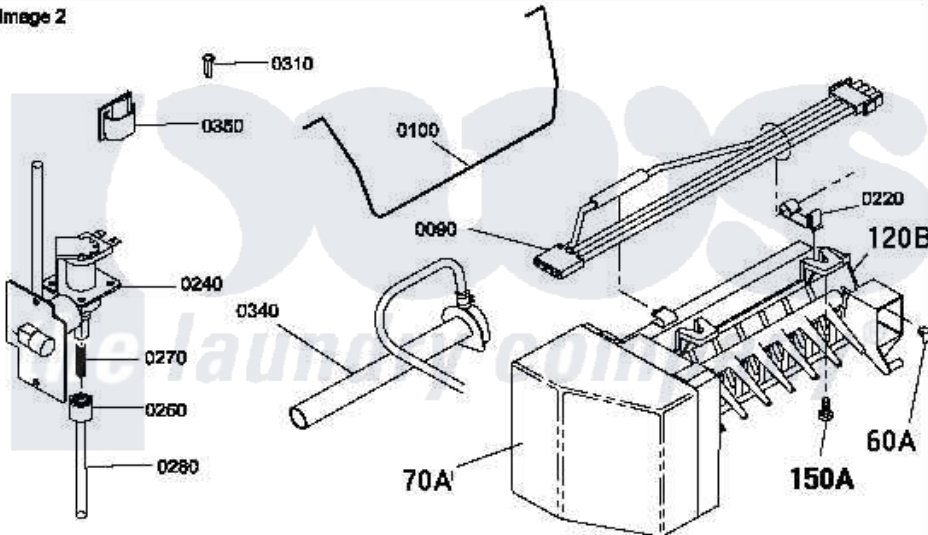

# Amana LE7163LM (BOM: PLE7163LM) 19 - POWER CORDS

Image 1

Image 2

Amana Residential Amana LE7163LM (BOM: PLE7163LM) Dryer Parts Parts Diagram 19 - POWER CORDS  
 Click on the part number to view part

| Item | Original Part Number  | Replaced By            | Status        | Part Description               |
|------|-----------------------|------------------------|---------------|--------------------------------|
| 1    | 500001P               |                        | Not Available | (ADD LETTER BEFORE "P" IN PART |
| 2    | 500343                |                        | Not Available | PANEL,BACK(HOME HOOD)          |
| 3    | 500085P               |                        | Not Available | (ADD LETTER L-L, W-W TO PART N |
| 6    | 502120                | <a href="#">489069</a> |               | Xxscrew, 10-12 X 1/2           |
| "    | <a href="#">20530</a> |                        |               | Screw, 10-24 x 3/8 Hex         |