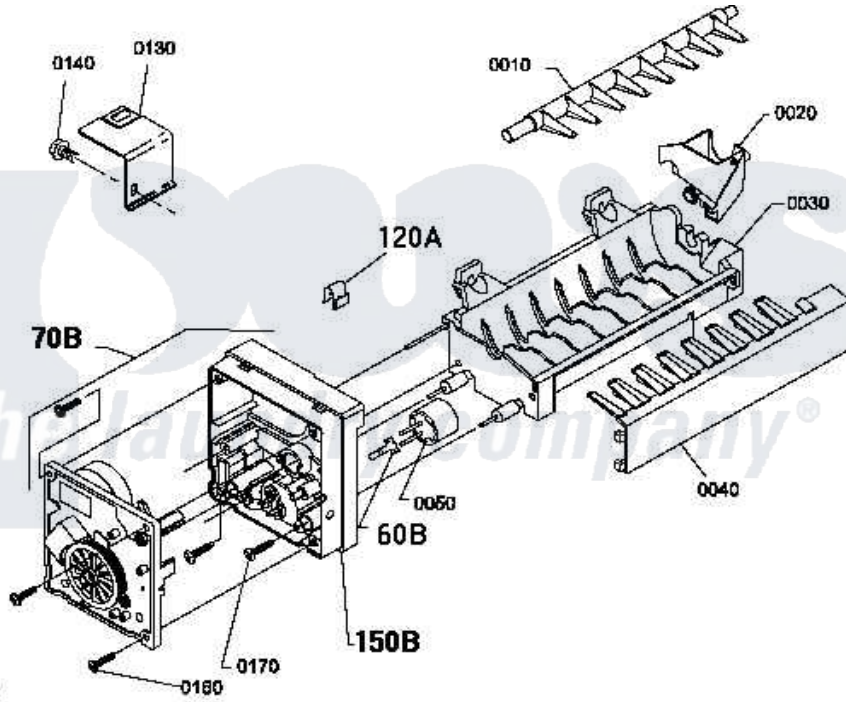

Amana LE7163LM (BOM: PLE7163LM) 20 - REAR BLKHD/FELT SEAL/CYL ROLLER & TERM

Image 1

Image 2

Amana Residential Amana LE7163LM (BOM: PLE7163LM) Dryer Parts Parts Diagram 20 - REAR BLKHD/FELT SEAL/CYL ROLLER & TERM
 Click on the part number to view part

Item	Original Part Number	Replaced By	Status	Part Description
1	Y501154		Not Available	ASSY, BULKHEAD
2	501285			Screw, No.12 X 9/16-Pla
3	61923P	61923		Block, Terminal
4	Y61199	3400094		Screw, 10-32 X 3/8
5	500179P	503605		Assembly, Heater Duct
6	20530			Screw, 10-24 x 3/8 Hex
"	502120	489069		Xxscrew, 10-12 X 1/2
7	20530			Screw, 10-24 x 3/8 Hex
8	51474		Not Available	WASHER, 13/64IDX1/2ODX.
9	500001P		Not Available	(ADD LETTER BEFORE "P" IN PART
10	501668	503688		Screw, 10B-16 X .34 I
11	500062	40113601		Assembly, Roller Brkt
12	501668	503688		Screw, 10B-16 X .34 I
13	52549			Washer, 501 ID X3/4 Odx

14	23748		Ring, Retaining
15	500214P	37001042	Assembly, Cylinder Roller
16	56461		Shaft
17	56156	358160	Nut
18	501801	37001132	Seal, Cylinder
19	22506P	511637P	Adh Dow 737 Clr 3 Oz Tube