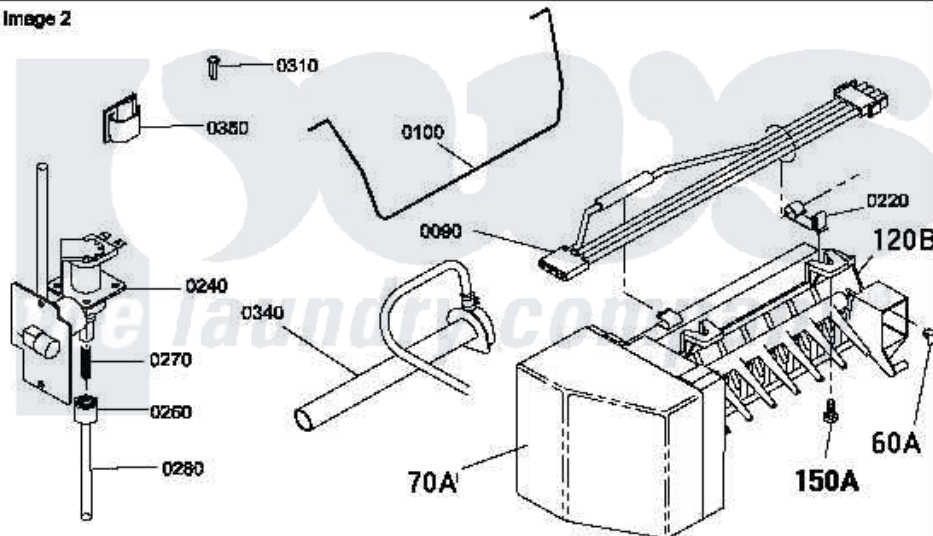

Amana LE7163LM (BOM: PLE7163LM) 20 - REAR BLKHD/FELT SEAL/CYL ROLLER & TERM

Image 1

Image 2

Amana Residential Amana LE7163LM (BOM: PLE7163LM) Dryer Parts Parts Diagram 20 - REAR BLKHD/FELT SEAL/CYL ROLLER & TERM
 Click on the part number to view part

Item	Original Part Number	Replaced By	Status	Part Description
1	Y501154		Not Available	ASSY, BULKHEAD
2	501285			Screw, No.12 X 9/16-Pla
3	61923P	61923		Block, Terminal
4	Y61199	3400094		Screw, 10-32 X 3/8
5	500179P	503605		Assembly, Heater Duct
6	20530			Screw, 10-24 x 3/8 Hex
"	502120	489069		Xxscrew, 10-12 X 1/2
7	20530			Screw, 10-24 x 3/8 Hex
8	51474		Not Available	WASHER, 13/64IDX1/2ODX.
9	500001P		Not Available	(ADD LETTER BEFORE "P" IN PART
10	501668	503688		Screw, 10B-16 X .34 I
11	500062	40113601		Assembly, Roller Brkt
12	501668	503688		Screw, 10B-16 X .34 I
13	52549			Washer, 501 ID X3/4 Odx

14	23748		Ring, Retaining
15	500214P	37001042	Assembly, Cylinder Roller
16	56461		Shaft
17	56156	358160	Nut
18	501801	37001132	Seal, Cylinder
19	22506P	511637P	Adh Dow 737 Clr 3 Oz Tube