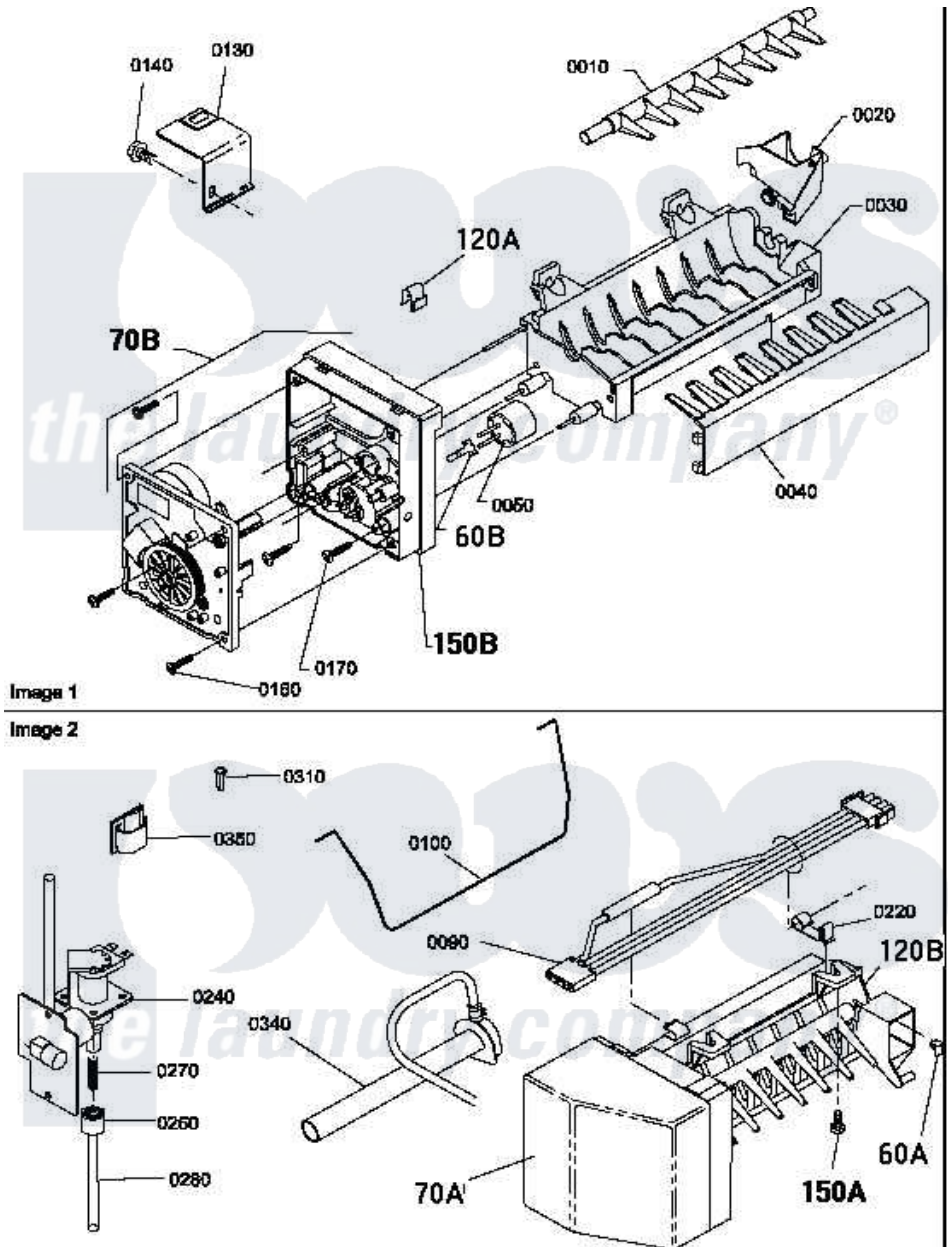

# Amana LE7163WM (BOM: PLE7163WM) 01 - CABINET TOP AND CONTROL HOOD REAR PANEL

Amana Residential Amana LE7163WM (BOM: PLE7163WM) Dryer Parts Parts Diagram 01 - CABINET TOP AND CONTROL HOOD REAR PANEL  
 Click on the part number to view part

Item	Original Part Number	Replaced By	Status	Part Description
1	24903		Not Available	STICKER,DISCONNECT POW
2	500343		Not Available	PANEL,BACK(HOME HOOD)
3	501086	<a href="#">90767</a>		Screw, 8A X 3/8 HeX Washer Head Tapping
4	<a href="#">20530</a>			Screw, 10-24 x 3/8 Hex
5	500001P		Not Available	(ADD LETTER BEFORE "P" IN PART
6	500084	<a href="#">40130801</a>		Bracket, Top Mount
7	33562	<a href="#">27001200</a>		Screw
8	500085P		Not Available	(ADD LETTER L-L, W-W TO PART N
9	501241	<a href="#">Y503876</a>		Clip, Hold Down