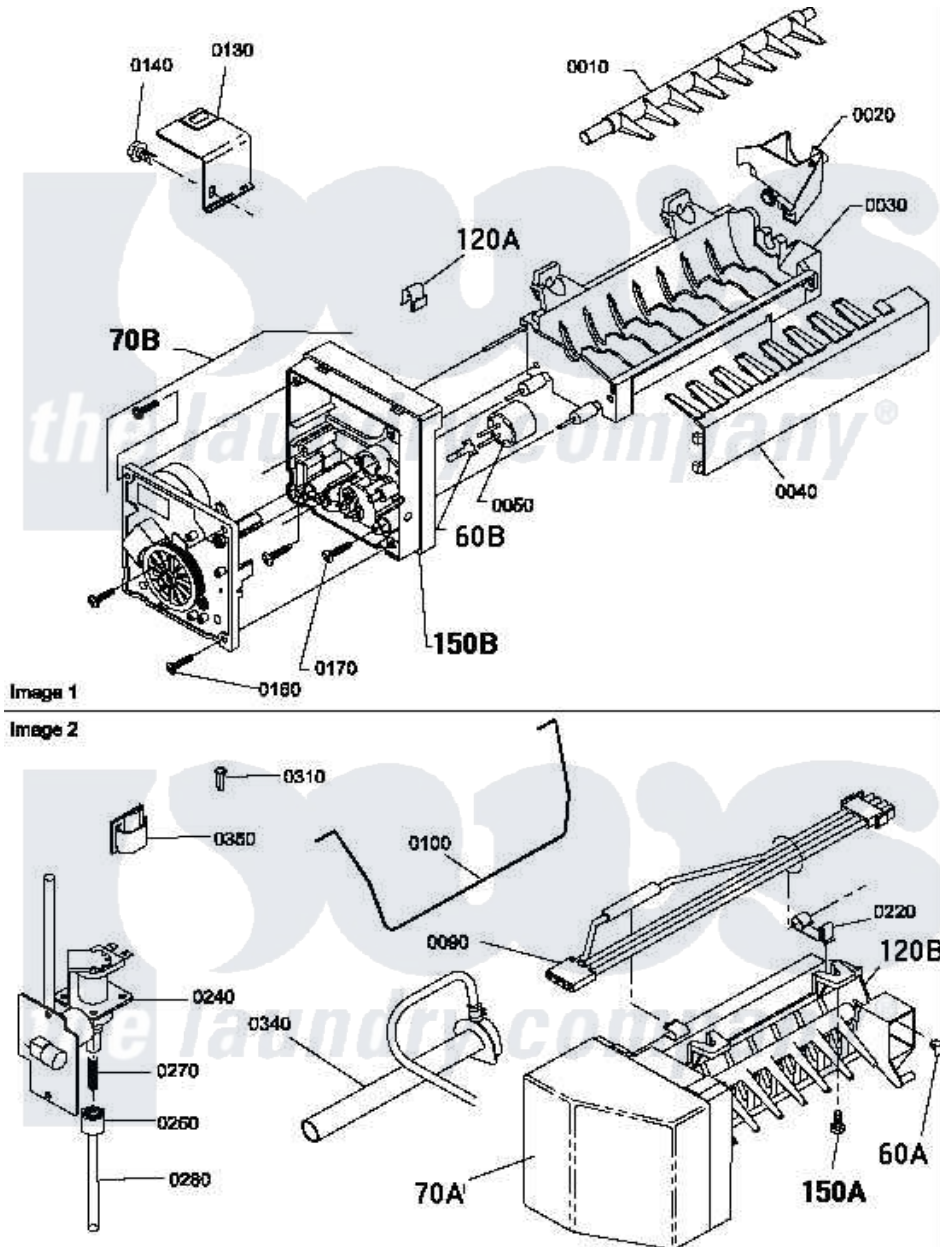

Amana LE7163WM (BOM: PLE7163WM) 04 - GAS VALVE, IGNITER & GAS CONVERSION KITS

Amana Residential Amana LE7163WM (BOM: PLE7163WM) Dryer Parts Parts Diagram 04 - GAS VALVE, IGNITER & GAS CONVERSION KITS
 Click on the part number to view part

| Item | Original Part Number | Replaced By | Status | Part Description |
|------|------------------------|-------------------------|---------------|--------------------------------|
| 2 | 500001P | | Not Available | (ADD LETTER BEFORE "P" IN PART |
| 5 | 23222 | 3177991 | | Screw |
| 8 | 501668 | 503688 | | Screw, 10B-16 X .34 I |
| 13 | 500070 | | | Base, Dryer |
| 15 | 58804A | 306106 | | Coil, Holding And Booster--W |
| NI | 501397 | | | Assembly, Wiring Harness |
| " | 402P3 | | | Kit, Conversion-NG |