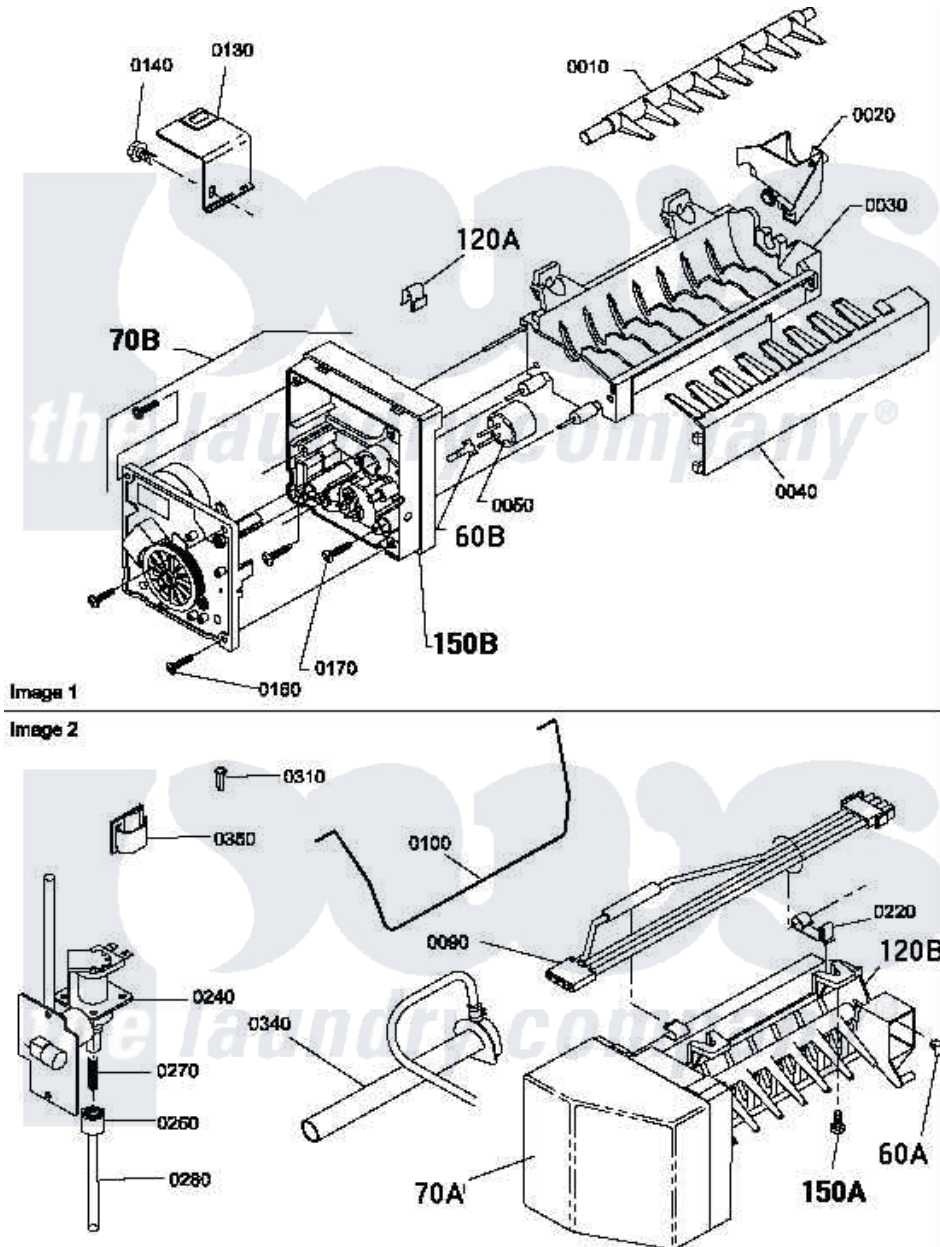

Amana LE7163WM (BOM: PLE7163WM) 05 - GRAPHIC PANEL, CONTROL HOOD AND CONTROLS

Amana Residential Amana LE7163WM (BOM: PLE7163WM) Dryer Parts Parts Diagram 05 - GRAPHIC PANEL, CONTROL HOOD AND CONTROLS
 Click on the part number to view part

Item	Original Part Number	Replaced By	Status	Part Description
2	501086	90767		Screw, 8A X 3/8 HeX Washer Head Tapping
3	500303		Not Available	COVER, TOP
4	500823			Signal, Rotary
5	502967	502967P		Timer 5 Cycle Package
6	34817		Not Available	END CAP(RIGHT)
7	500343		Not Available	PANEL,BACK(HOME HOOD)
8	500085P		Not Available	(ADD LETTER L-L, W-W TO PART N
10	502220		Not Available	KNOB, TIMER
11	36701		Not Available	KNOB, TEMP
12	500300		Not Available	BRACKET,CONTROL SUPPORT-MECH
13	34818		Not Available	END CAP(LEFT)