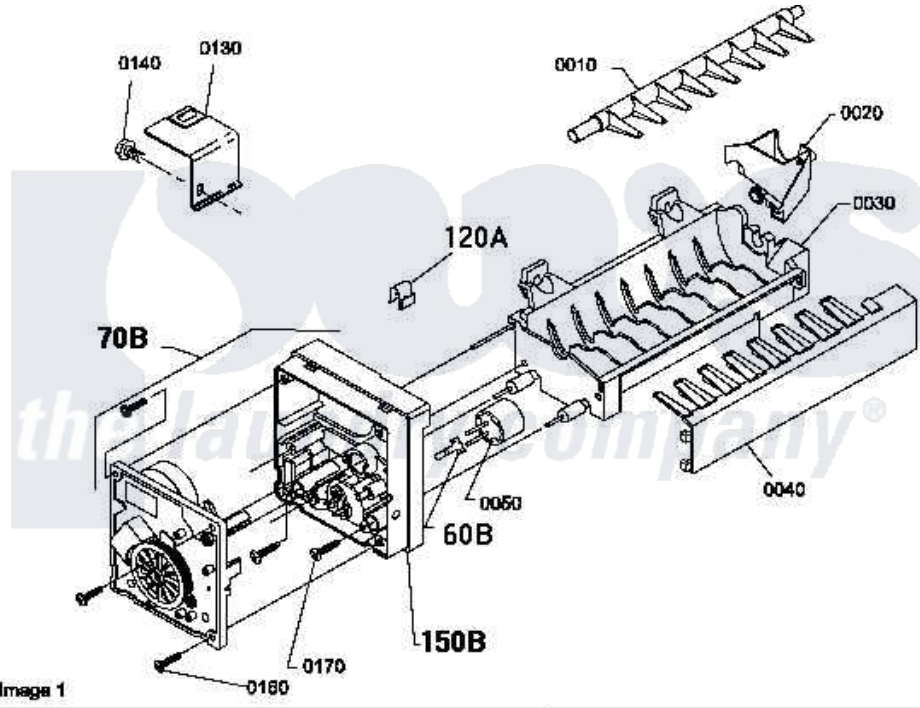

Amana LE7163WM (BOM: PLE7163WM) 06 - GRAPHIC PANEL, CONTROL HOOD AND CONTROLS

Image 1

Image 2

Amana Residential Amana LE7163WM (BOM: PLE7163WM) Dryer Parts Parts Diagram 06 - GRAPHIC PANEL, CONTROL HOOD AND CONTROLS
Click on the part number to view part

Item	Original Part Number	Replaced By	Status	Part Description
2	501086	90767		Screw, 8A X 3/8 HeX Washer Head Tapping
3	500303		Not Available	COVER, TOP
4	500823			Signal, Rotary
5	502967	502967P		Timer 5 Cycle Package
6	34817		Not Available	END CAP(RIGHT)
7	500343		Not Available	PANEL,BACK(HOME HOOD)
8	500085P		Not Available	(ADD LETTER L-L, W-W TO PART N
10	502220		Not Available	KNOB, TIMER
11	36701		Not Available	KNOB, TEMP
12	500300		Not Available	BRACKET,CONTROL SUPPORT-MECH
13	34818		Not Available	END CAP(LEFT)