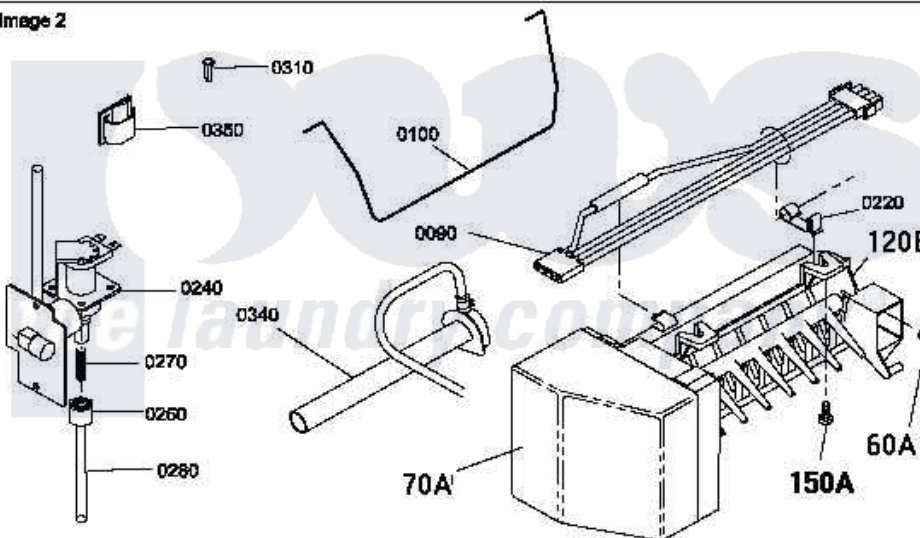

Amana LE7163WM (BOM: PLE7163WM) 06 - GRAPHIC PANEL, CONTROL HOOD AND CONTROLS

Image 1

Image 2

Amana Residential Amana LE7163WM (BOM: PLE7163WM) Dryer Parts Parts Diagram 06 - GRAPHIC PANEL, CONTROL HOOD AND CONTROLS
Click on the part number to view part

Item	Original Part Number	Replaced By	Status	Part Description
2	501086	90767		Screw, 8A X 3/8 HeX Washer Head Tapping
3	500303		Not Available	COVER, TOP
4	500823			Signal, Rotary
5	502967	502967P		Timer 5 Cycle Package
6	34817		Not Available	END CAP(RIGHT)
7	500343		Not Available	PANEL,BACK(HOME HOOD)
8	500085P		Not Available	(ADD LETTER L-L, W-W TO PART N
10	502220		Not Available	KNOB, TIMER
11	36701		Not Available	KNOB, TEMP
12	500300		Not Available	BRACKET,CONTROL SUPPORT-MECH
13	34818		Not Available	END CAP(LEFT)