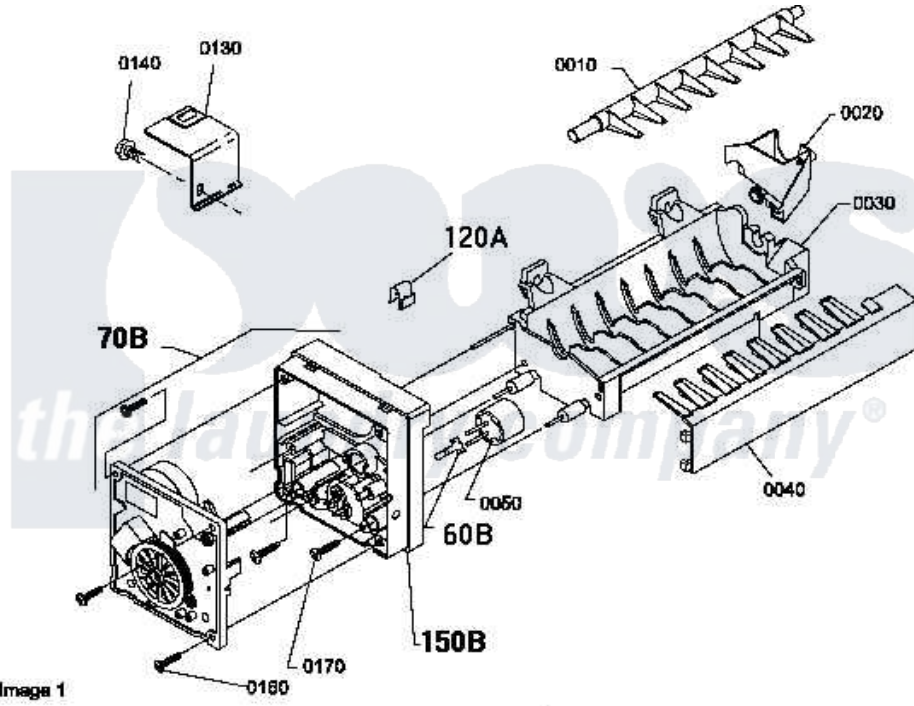

# Amana LE7163WM (BOM: PLE7163WM) 07 - GRAPHIC PANEL, CONTROL HOOD AND CONTROLS

Image 1

Image 2

Amana Residential Amana LE7163WM (BOM: PLE7163WM) Dryer Parts Parts Diagram 07 - GRAPHIC PANEL, CONTROL HOOD AND CONTROLS  
Click on the part number to view part

Item	Original Part Number	Replaced By	Status	Part Description
1	500303		Not Available	COVER, TOP
2	501086	<a href="#">90767</a>		Screw, 8A X 3/8 HeX Washer Head Tapping
3	502967	<a href="#">502967P</a>		Timer 5 Cycle Package
4	34817		Not Available	END CAP(RIGHT)
5	500343		Not Available	PANEL,BACK(HOME HOOD)
6	500085P		Not Available	(ADD LETTER L-L, W-W TO PART N
8	502220		Not Available	KNOB, TIMER
9	36701		Not Available	KNOB, TEMP
10	24903		Not Available	STICKER,DISCONNECT POW
11	34818		Not Available	END CAP(LEFT)
12	500300		Not Available	BRACKET,CONTROL SUPPORT-MECH
14	<a href="#">62173</a>			Switch, Temperature Select