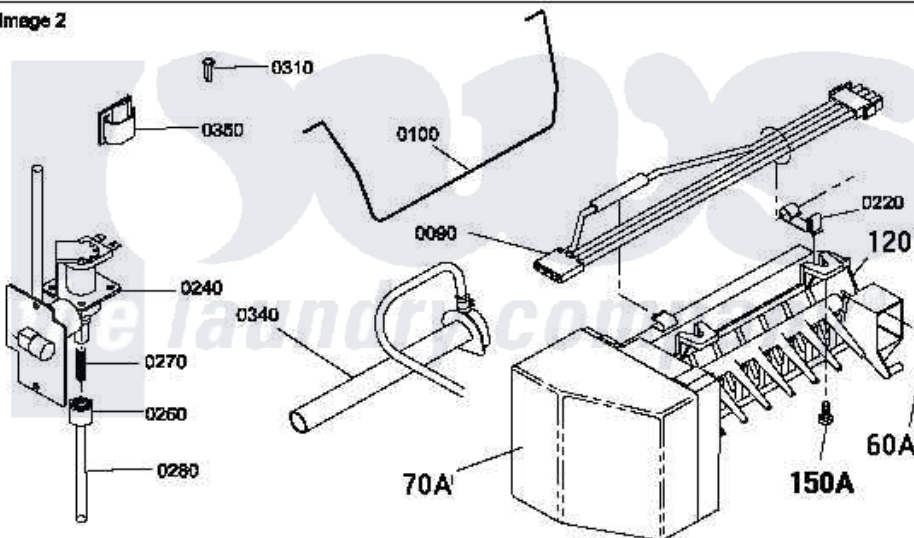

# Amana LE7163WM (BOM: PLE7163WM) 07 - GRAPHIC PANEL, CONTROL HOOD AND CONTROLS

Image 1

Image 2

Amana Residential Amana LE7163WM (BOM: PLE7163WM) Dryer Parts Parts Diagram 07 - GRAPHIC PANEL, CONTROL HOOD AND CONTROLS  
Click on the part number to view part

Item	Original Part Number	Replaced By	Status	Part Description
1	500303		Not Available	COVER, TOP
2	501086	<a href="#">90767</a>		Screw, 8A X 3/8 HeX Washer Head Tapping
3	502967	<a href="#">502967P</a>		Timer 5 Cycle Package
4	34817		Not Available	END CAP(RIGHT)
5	500343		Not Available	PANEL,BACK(HOME HOOD)
6	500085P		Not Available	(ADD LETTER L-L, W-W TO PART N
8	502220		Not Available	KNOB, TIMER
9	36701		Not Available	KNOB, TEMP
10	24903		Not Available	STICKER,DISCONNECT POW
11	34818		Not Available	END CAP(LEFT)
12	500300		Not Available	BRACKET,CONTROL SUPPORT-MECH
14	<a href="#">62173</a>			Switch, Temperature Select