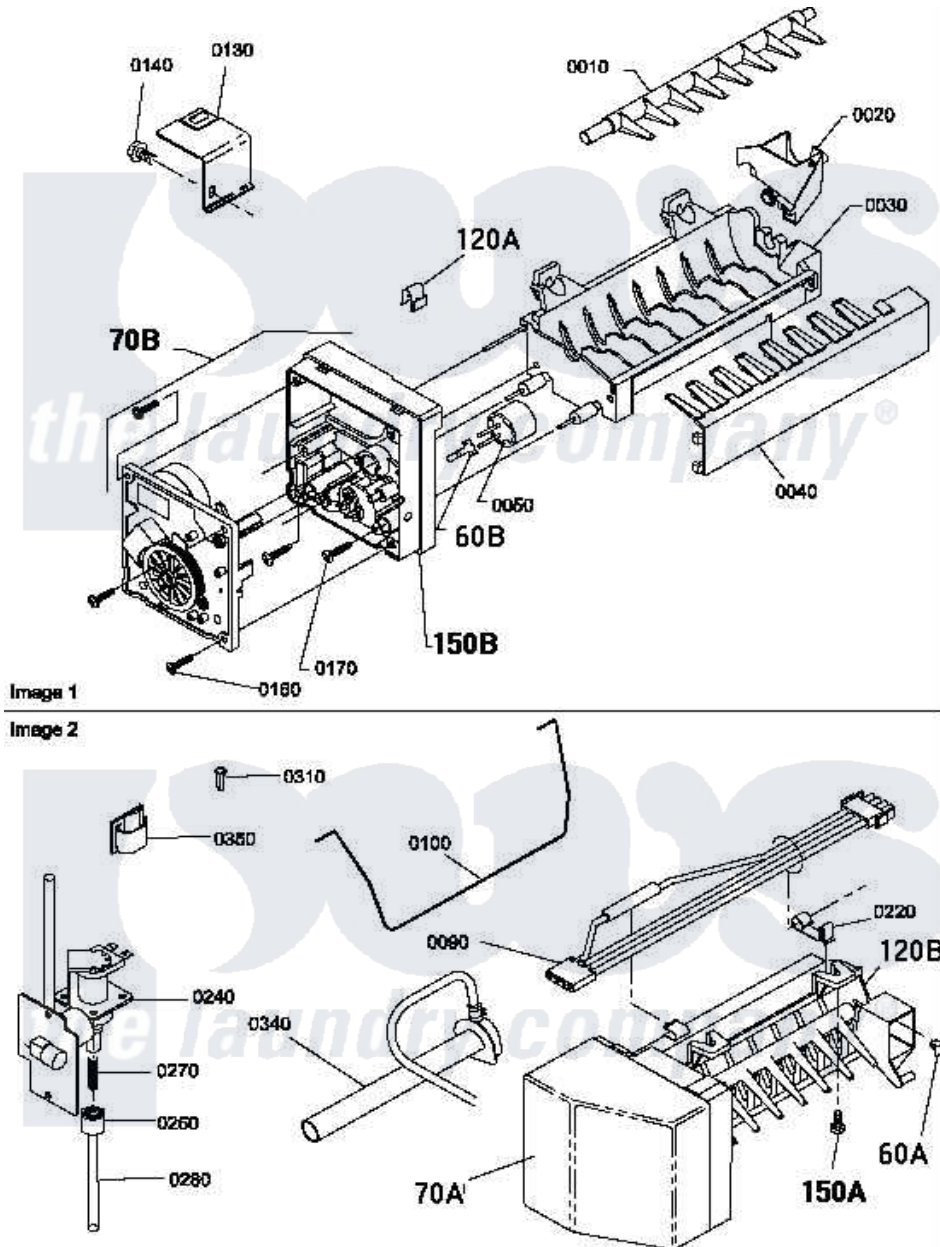

Amana LE7163WM (BOM: PLE7163WM) 09 - GRAPHIC PANEL, CONTROL HOOD AND CONTROLS

Amana Residential Amana LE7163WM (BOM: PLE7163WM) Dryer Parts Parts Diagram 09 - GRAPHIC PANEL, CONTROL HOOD AND CONTROLS
 Click on the part number to view part

Item	Original Part Number	Replaced By	Status	Part Description
1	500303		Not Available	COVER, TOP
2	501086	90767		Screw, 8A X 3/8 HeX Washer Head Tapping
3	34836			Assembly, Fluorescent Light
5	34817		Not Available	END CAP(RIGHT)
6	500343		Not Available	PANEL,BACK(HOME HOOD)
7	500085P		Not Available	(ADD LETTER L-L, W-W TO PART N
10	24903		Not Available	STICKER,DISCONNECT POW
11	34818		Not Available	END CAP(LEFT)
13	35038		Not Available	SWITCH/ WHITE
14	500308		Not Available	DIFFUSER W/HOLE