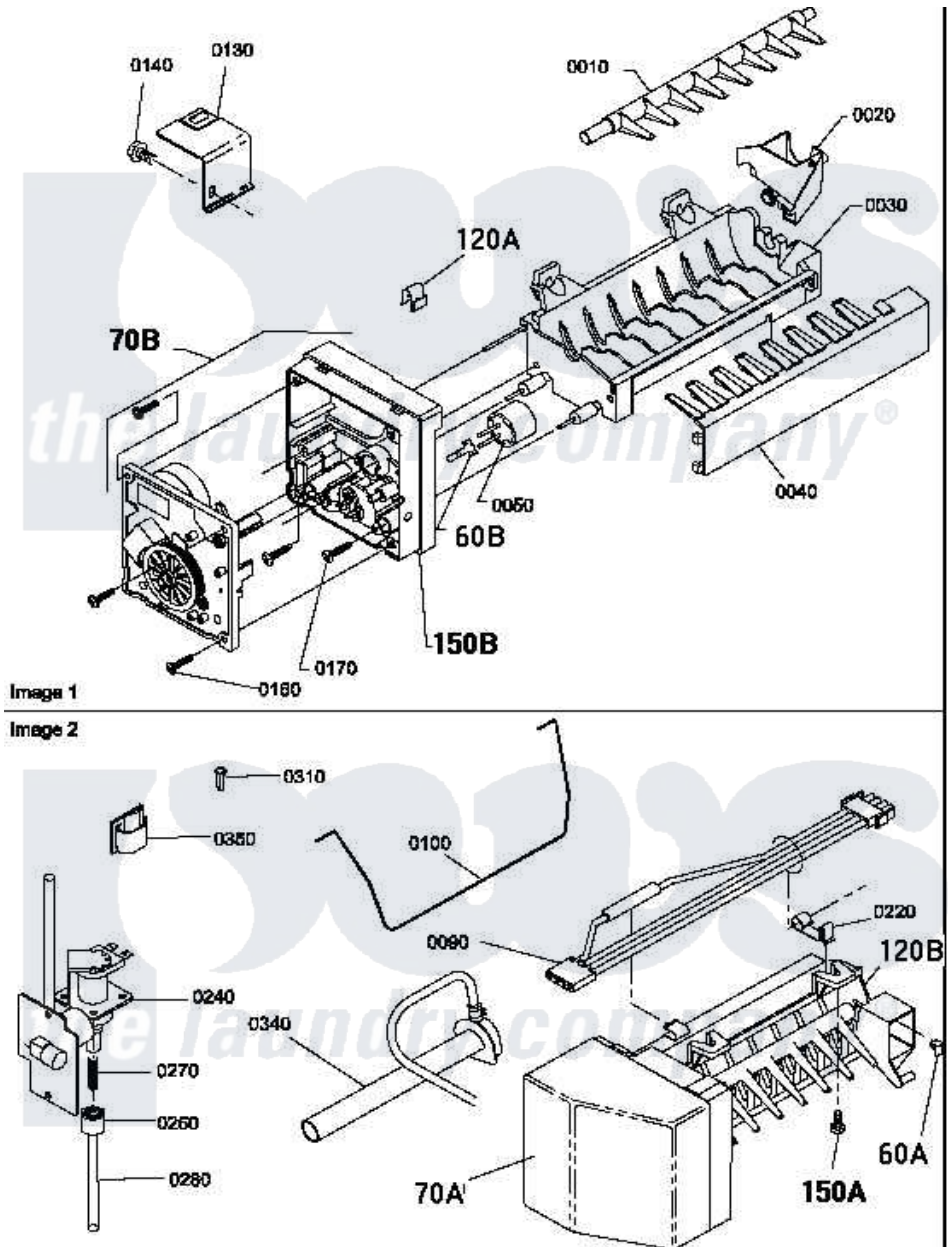

**Amana LE7163WM (BOM: PLE7163WM) 11 - HEATER BOX ASSY
ORIGINALLY ON GAS DRYER**

Amana Residential Amana LE7163WM (BOM: PLE7163WM) Dryer Parts Parts Diagram 11 - HEATER BOX ASSY ORIGINALLY ON GAS DRYER
Click on the part number to view part

Item	Original Part Number	Replaced By	Status	Part Description
2	500179P	503605		Assembly, Heater Duct
3	501668	503688		Screw, 10B-16 X .34 I
4	60952		Not Available	SHIELD,HEAT DUCT
7	500070			Base, Dryer