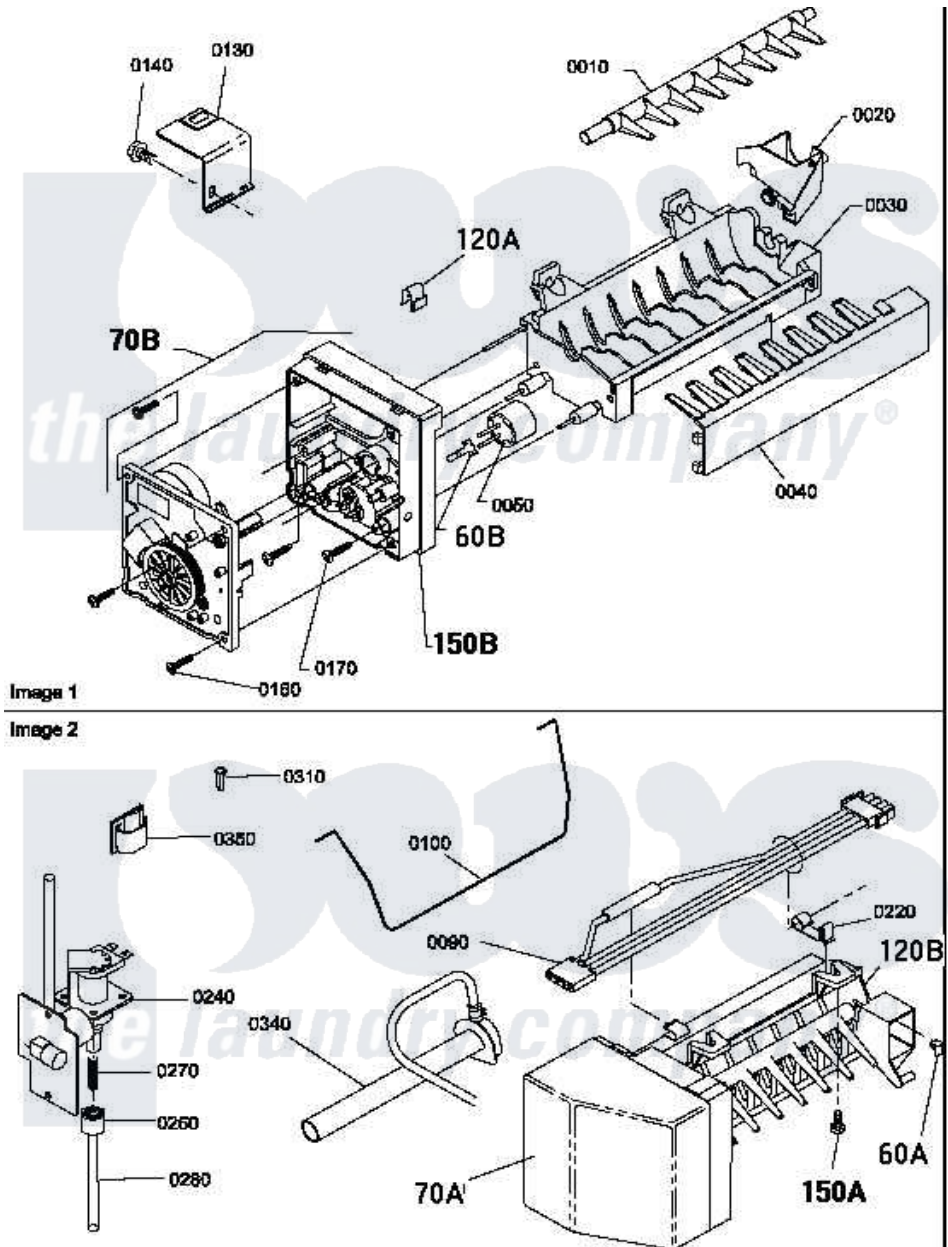

Amana LE7163WM (BOM: PLE7163WM) 12 - HEATER BOX ASSY REPLACEMENT

Image 1
Image 2

Amana Residential Amana LE7163WM (BOM: PLE7163WM) Dryer Parts Parts Diagram 12 - HEATER BOX ASSY REPLACEMENT

Click on the part number to view part

Item	Original Part Number	Replaced By	Status	Part Description
1	500179P	503605		Assembly, Heater Duct
2	500820			Outlet Cover
3	501668	503688		Screw, 10B-16 X .34 I