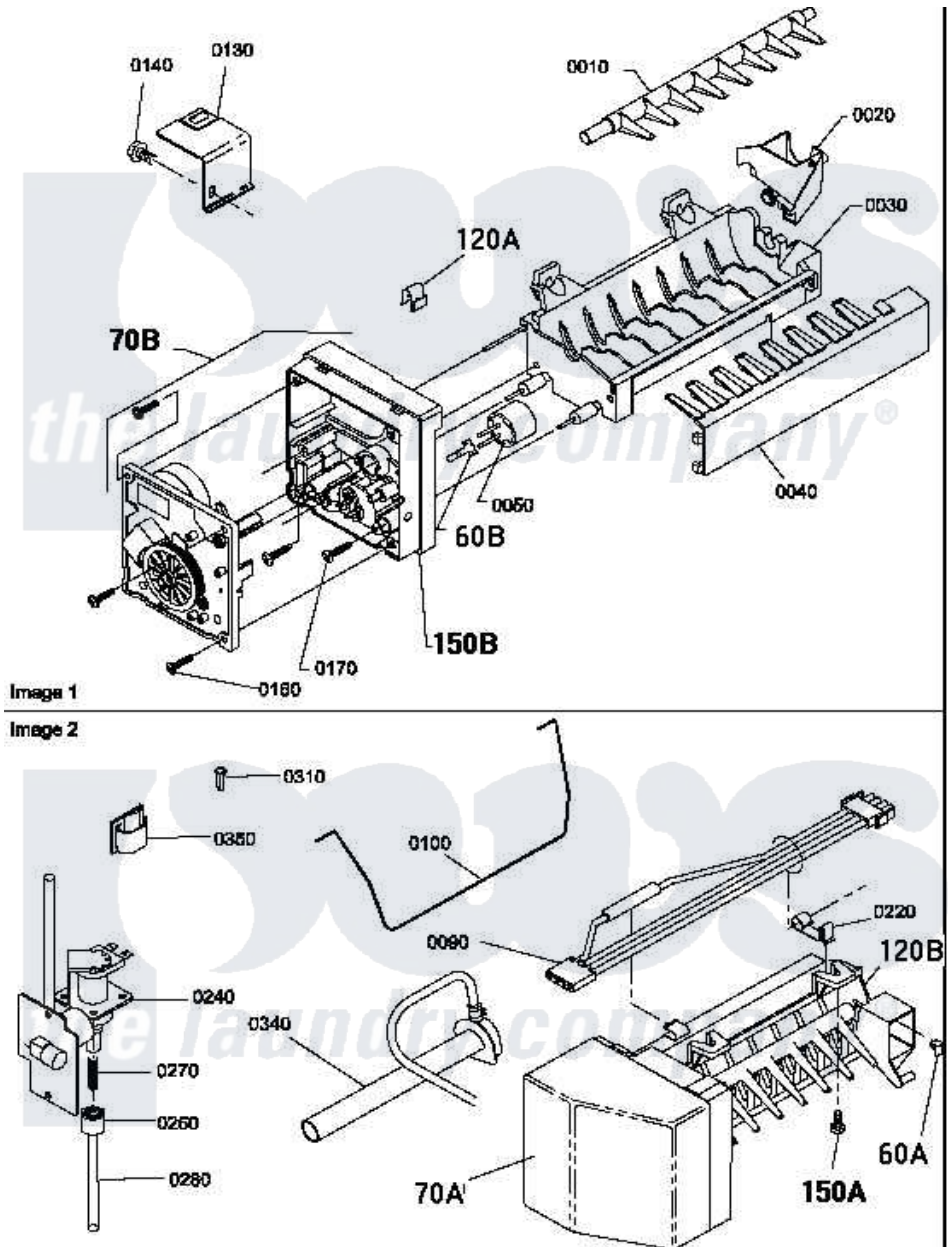

Amana LE7163WM (BOM: PLE7163WM) 13 - LOADING DOOR WITH DRYING RACK

Amana Residential Amana LE7163WM (BOM: PLE7163WM) Dryer Parts Parts Diagram 13 - LOADING DOOR WITH DRYING RACK

Click on the part number to view part

Item	Original Part Number	Replaced By	Status	Part Description
1	500226			Screw, 8b-16 x 5/8 Tap
2	500223	40116201		Bracket, Door Strike
3	500039	510181		Strike Doormetal
4	500200		Not Available	SEAL,DOOR
6	500199		Not Available	ASSY,LINER & SEAL
7	500236			Clip, Door Hinge Mount
8	500033		Not Available	FRONT PANEL
9	500041	Y503676		Hinge, Door And Top
10	500297	8281236		Screw
11	500042		Not Available	DOOR PULL
12	500040			Outer Door Panel
NI	500035		Not Available	COMPLETE LOADING DOOR ASSEMBLY